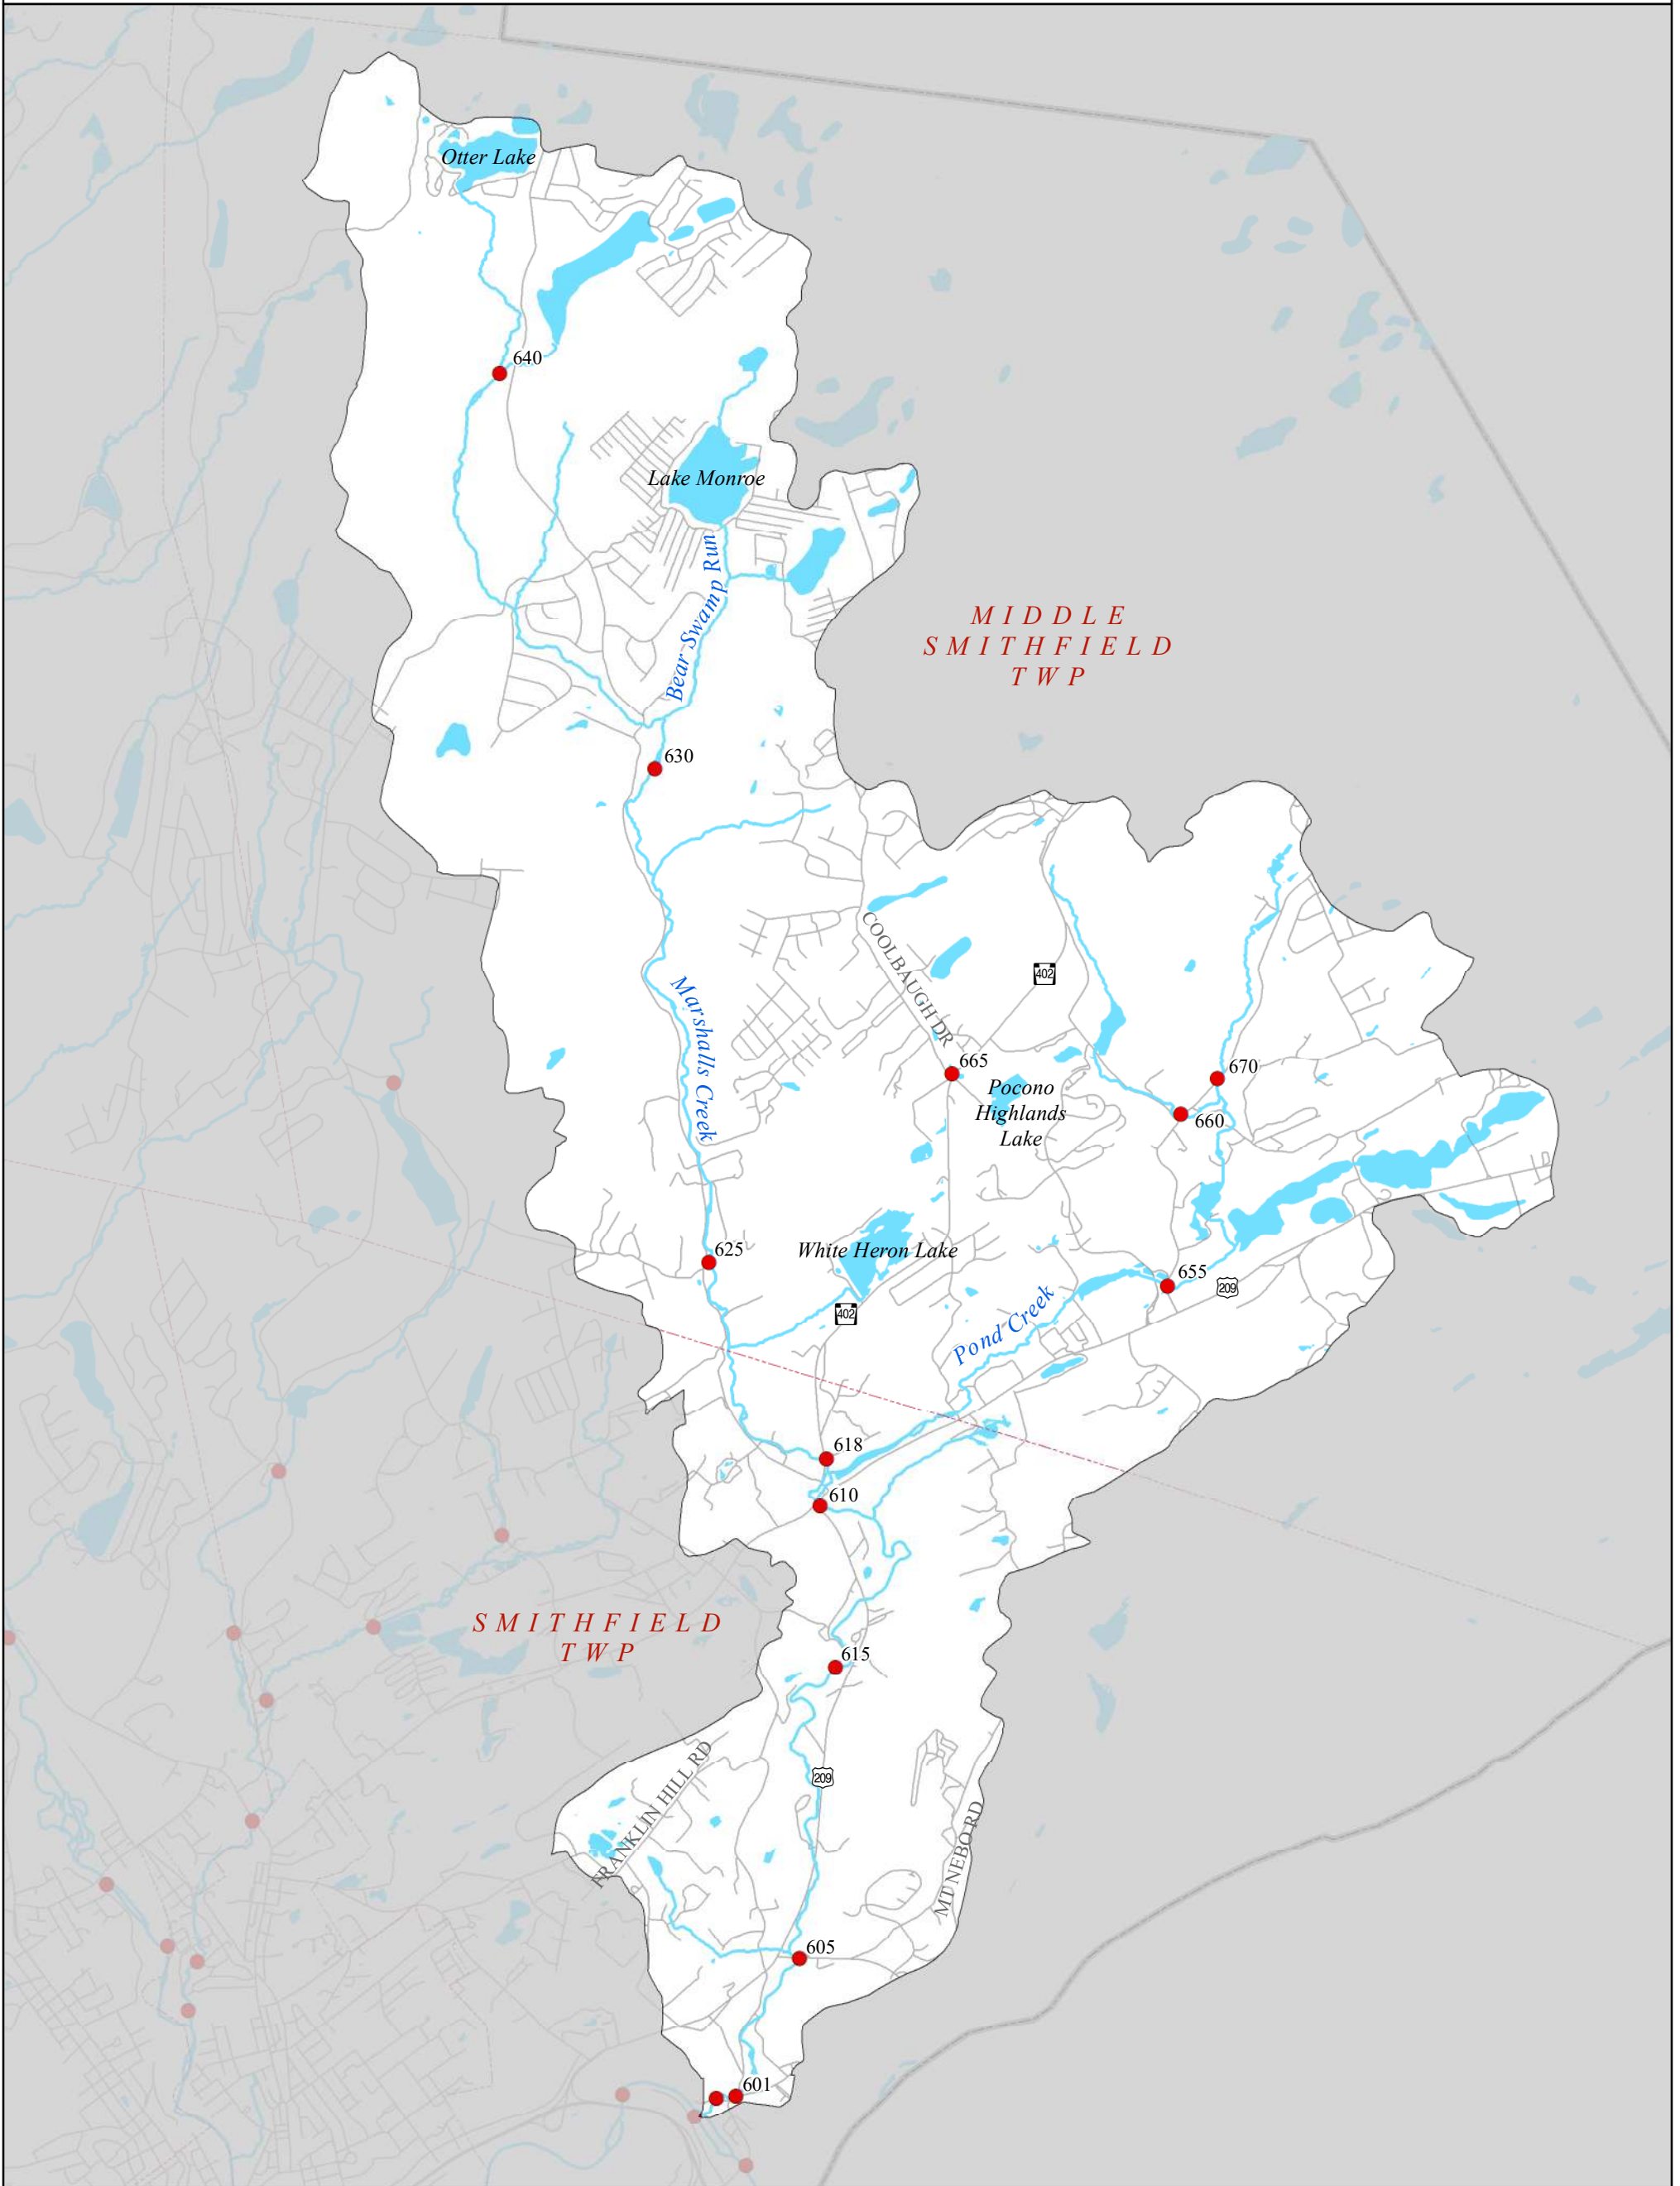

BWA STREAMWATCH SITES

MARSHALLS CREEK WATERSHED

MONROE COUNTY, PENNSYLVANIA

Legend

- Active Site
- Inactive Site
- Stream
- Waterbody
- Road
- Municipal Boundary
- County Boundary

www.monroecountypa.gov

PREPARED BY:
**Monroe County
Planning Commission**
1 Quaker Plaza, Room 106
Stroudsburg, PA 18360
(570) 517-3100
mcpcc@co.monroe.pa.us
September 2019