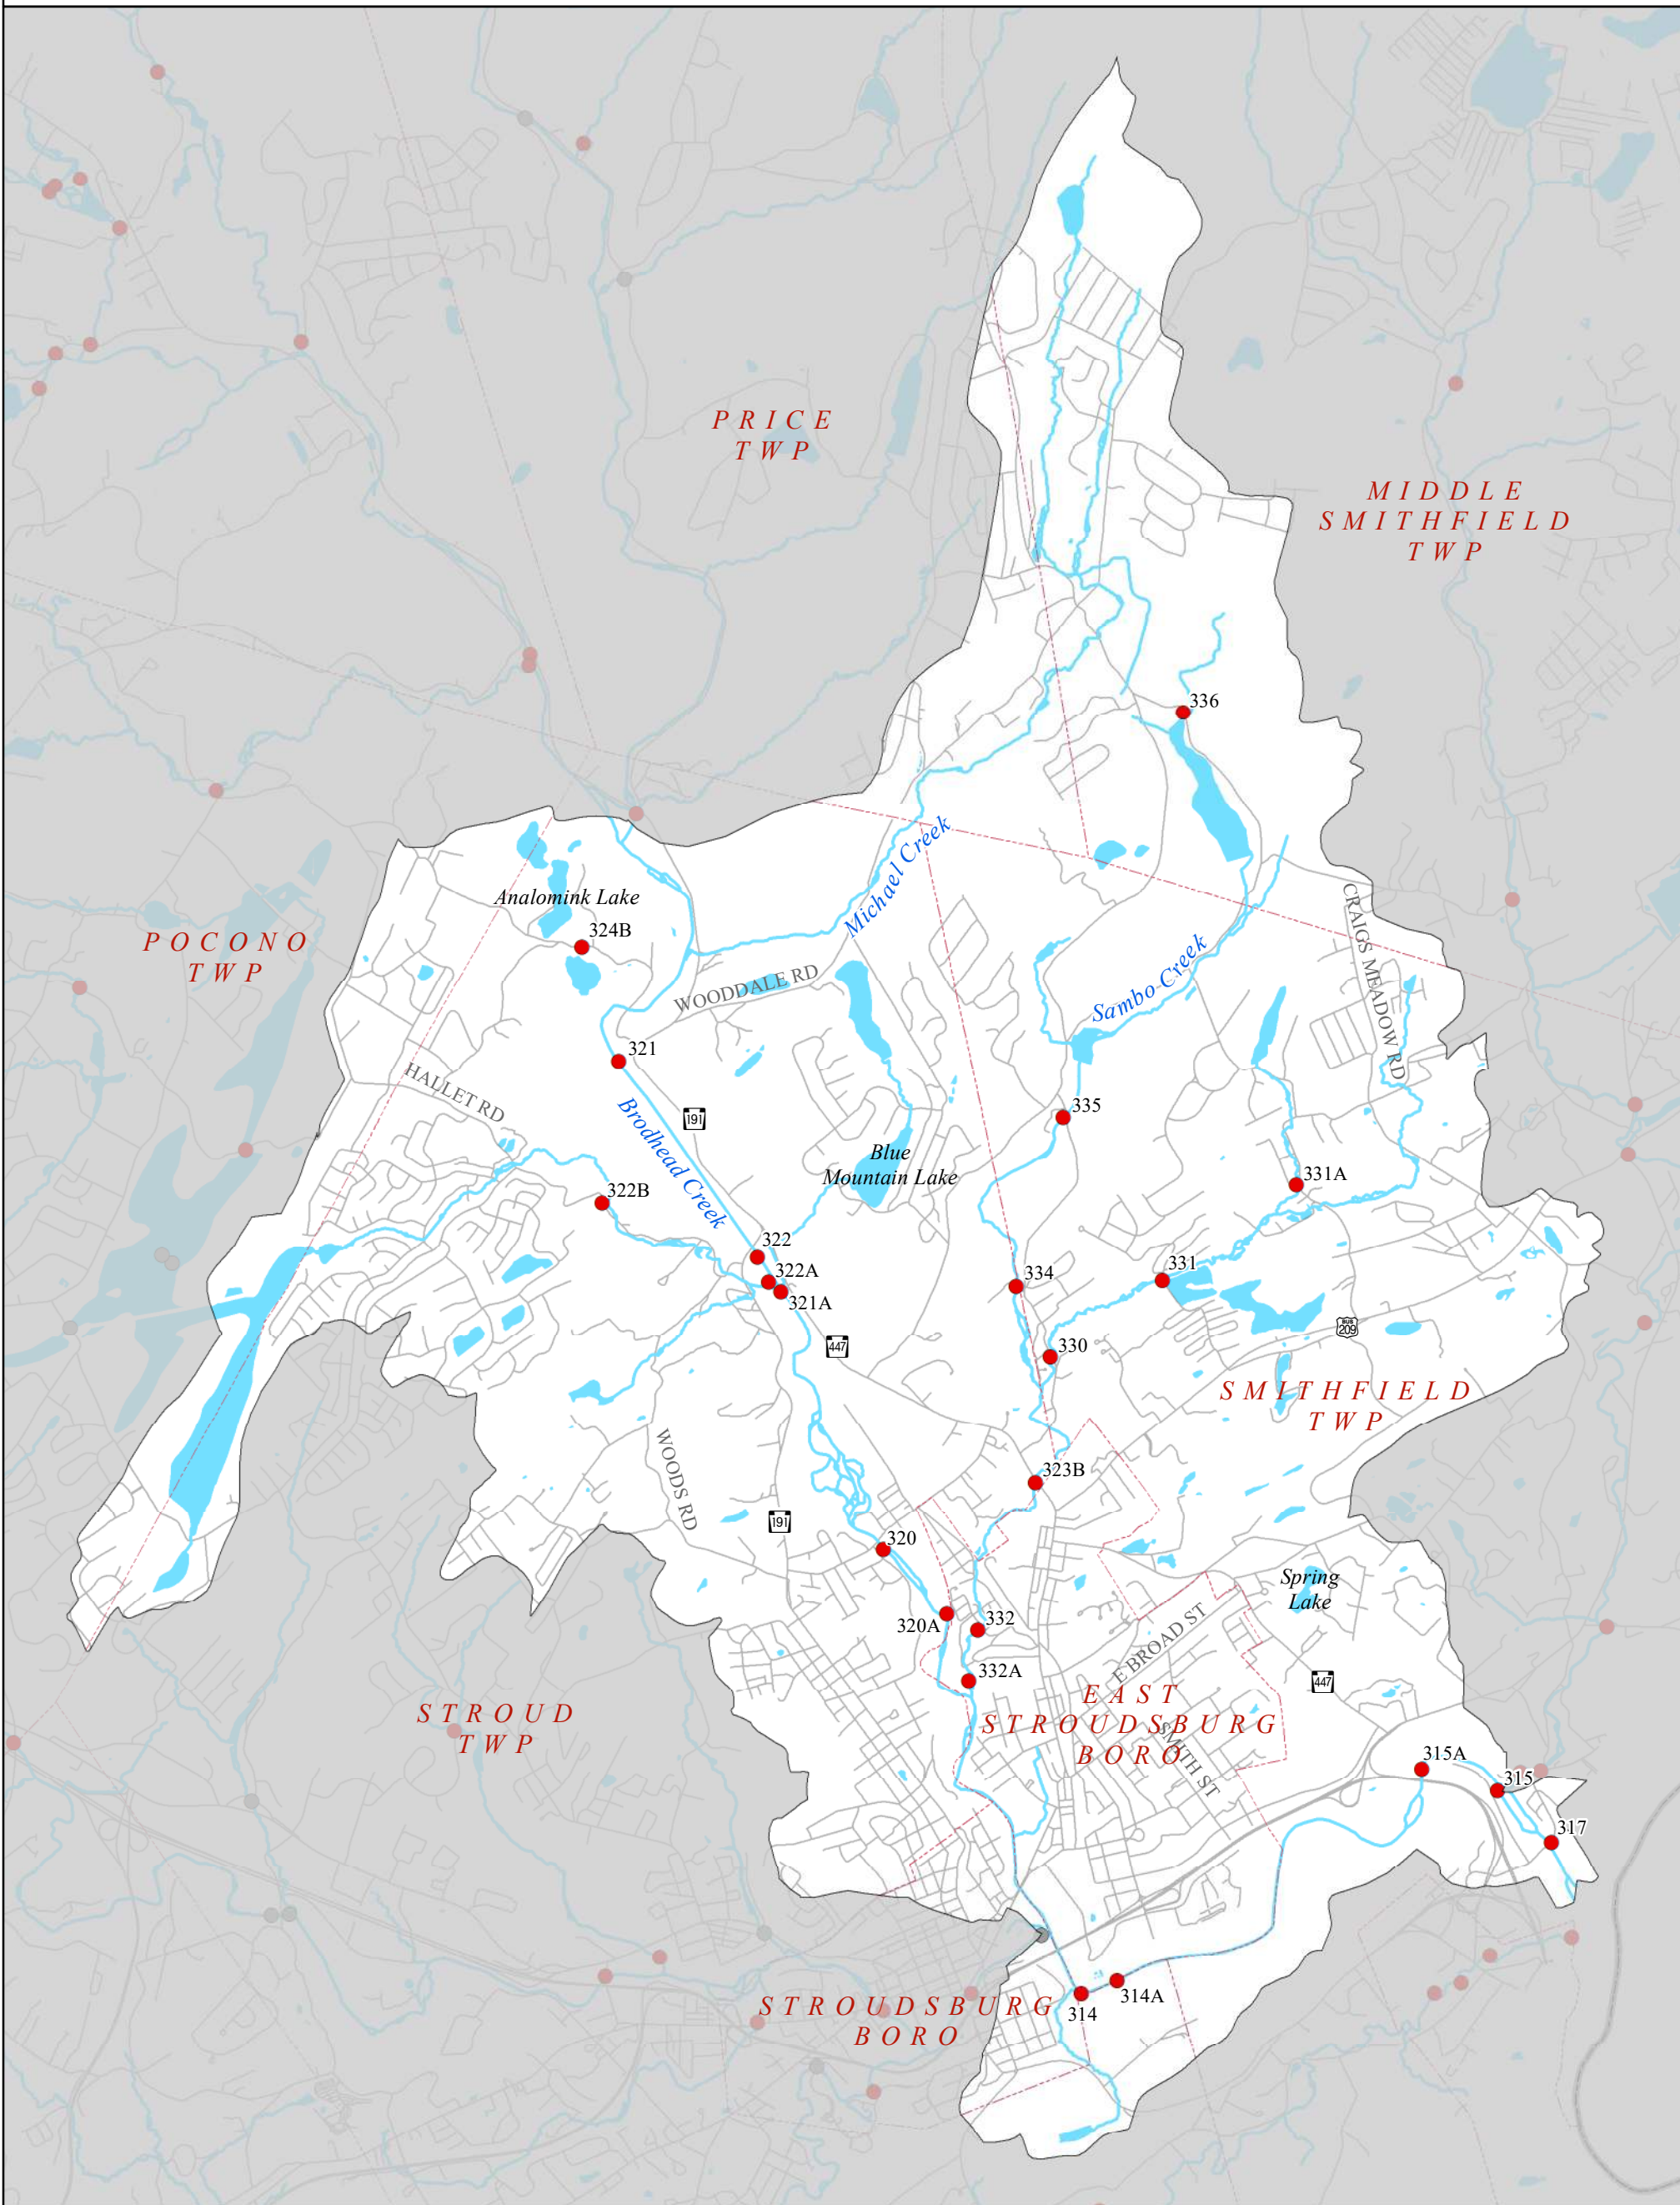

BWA STREAMWATCH SITES

LOWER BRODHEAD CREEK WATERSHED

MONROE COUNTY, PENNSYLVANIA

Legend

- Active Site
- Inactive Site
- Stream
- Waterbody
- Municipal Boundary
- Road
- County Boundary

www.monroecountypa.gov

PREPARED BY:
**Monroe County
Planning Commission**
1 Quaker Plaza, Room 106
Stroudsburg, PA 18360
(570) 517-3100
mcpcc@co.monroe.pa.us
September 2019