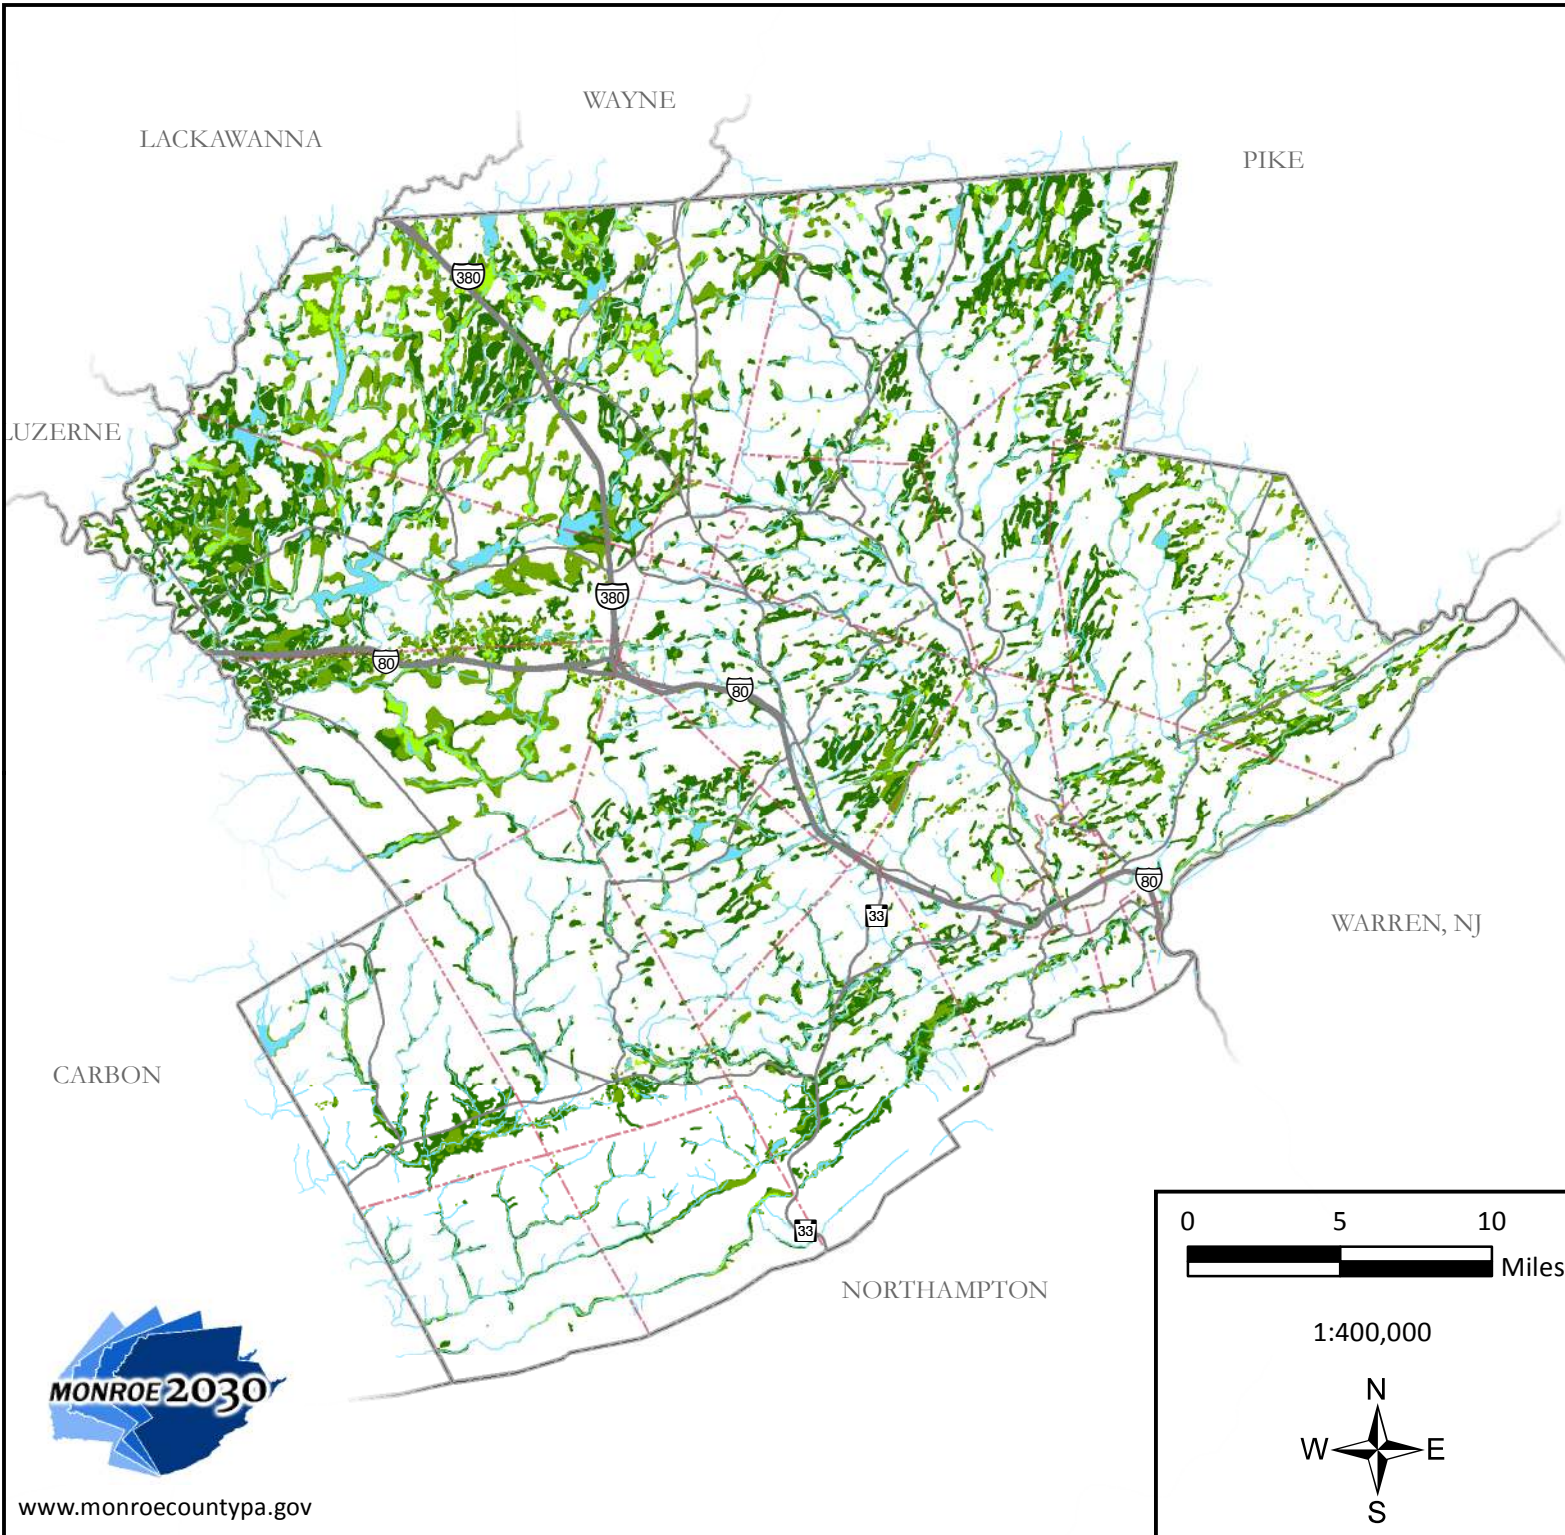

MAP 3  
SURFACE WATER QUALITY  
WETLAND INDICATORS  
MONROE COUNTY, PENNSYLVANIA

LEGEND

-  Emergent Wetlands
-  NWI Wetlands
-  Hydic Soils
-  Lakes & Ponds
-  Streams
-  Arterial Roadways
-  County Boundaries
-  Municipal Boundaries