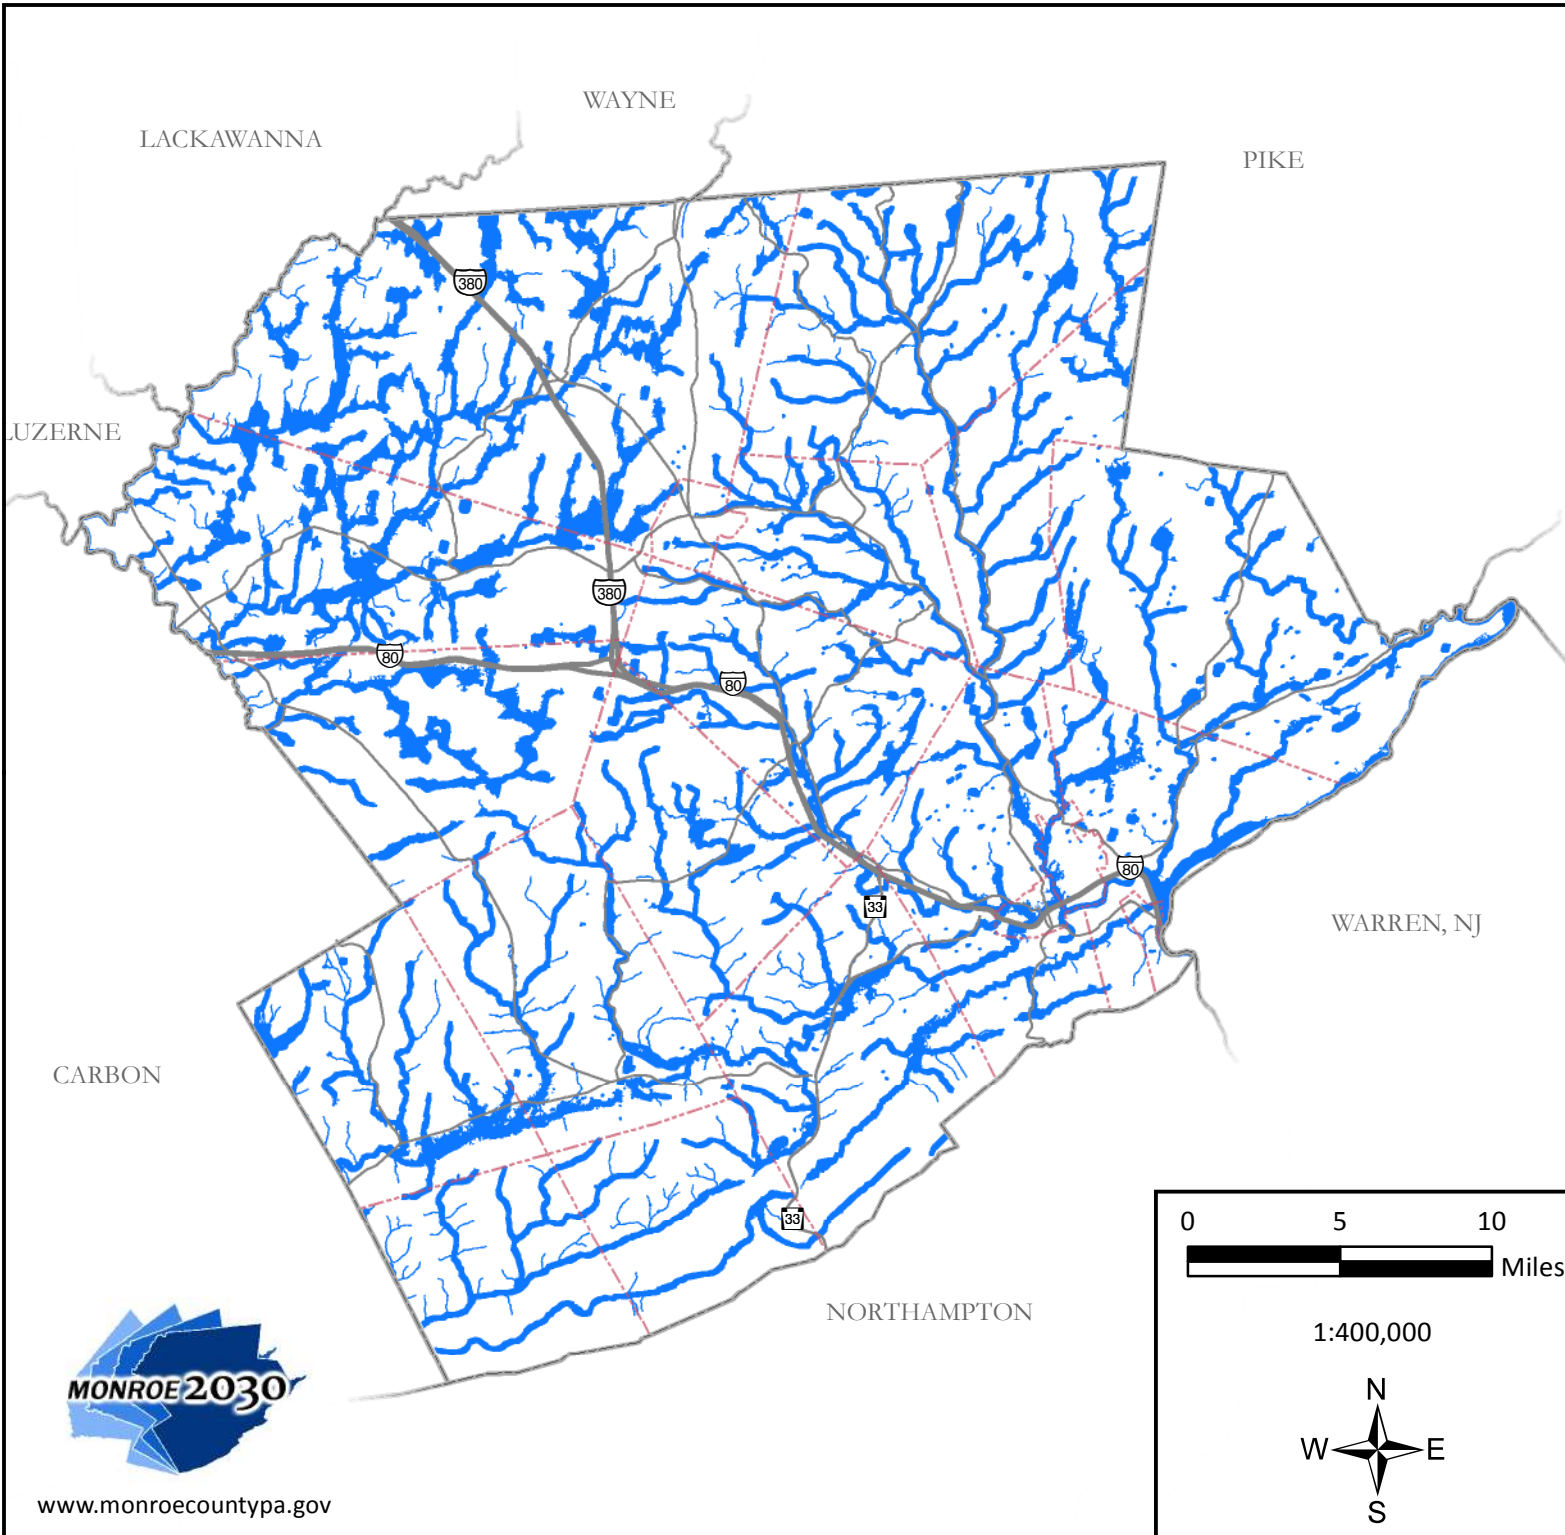

MAP 2
 SURFACE WATER QUALITY
 SURFACE WATER
 BUFFER AREAS
 MONROE COUNTY, PENNSYLVANIA

LEGEND

-  Buffer Areas
-  Arterial Roadways
-  County Boundaries
-  Municipal Boundaries

The County of Monroe makes no express or implied warranties concerning the release of this information. The County of Monroe is unaware of the use or uses to be made of this data. Consequently, the County of Monroe does not warrant this data as fit for any particular purpose.