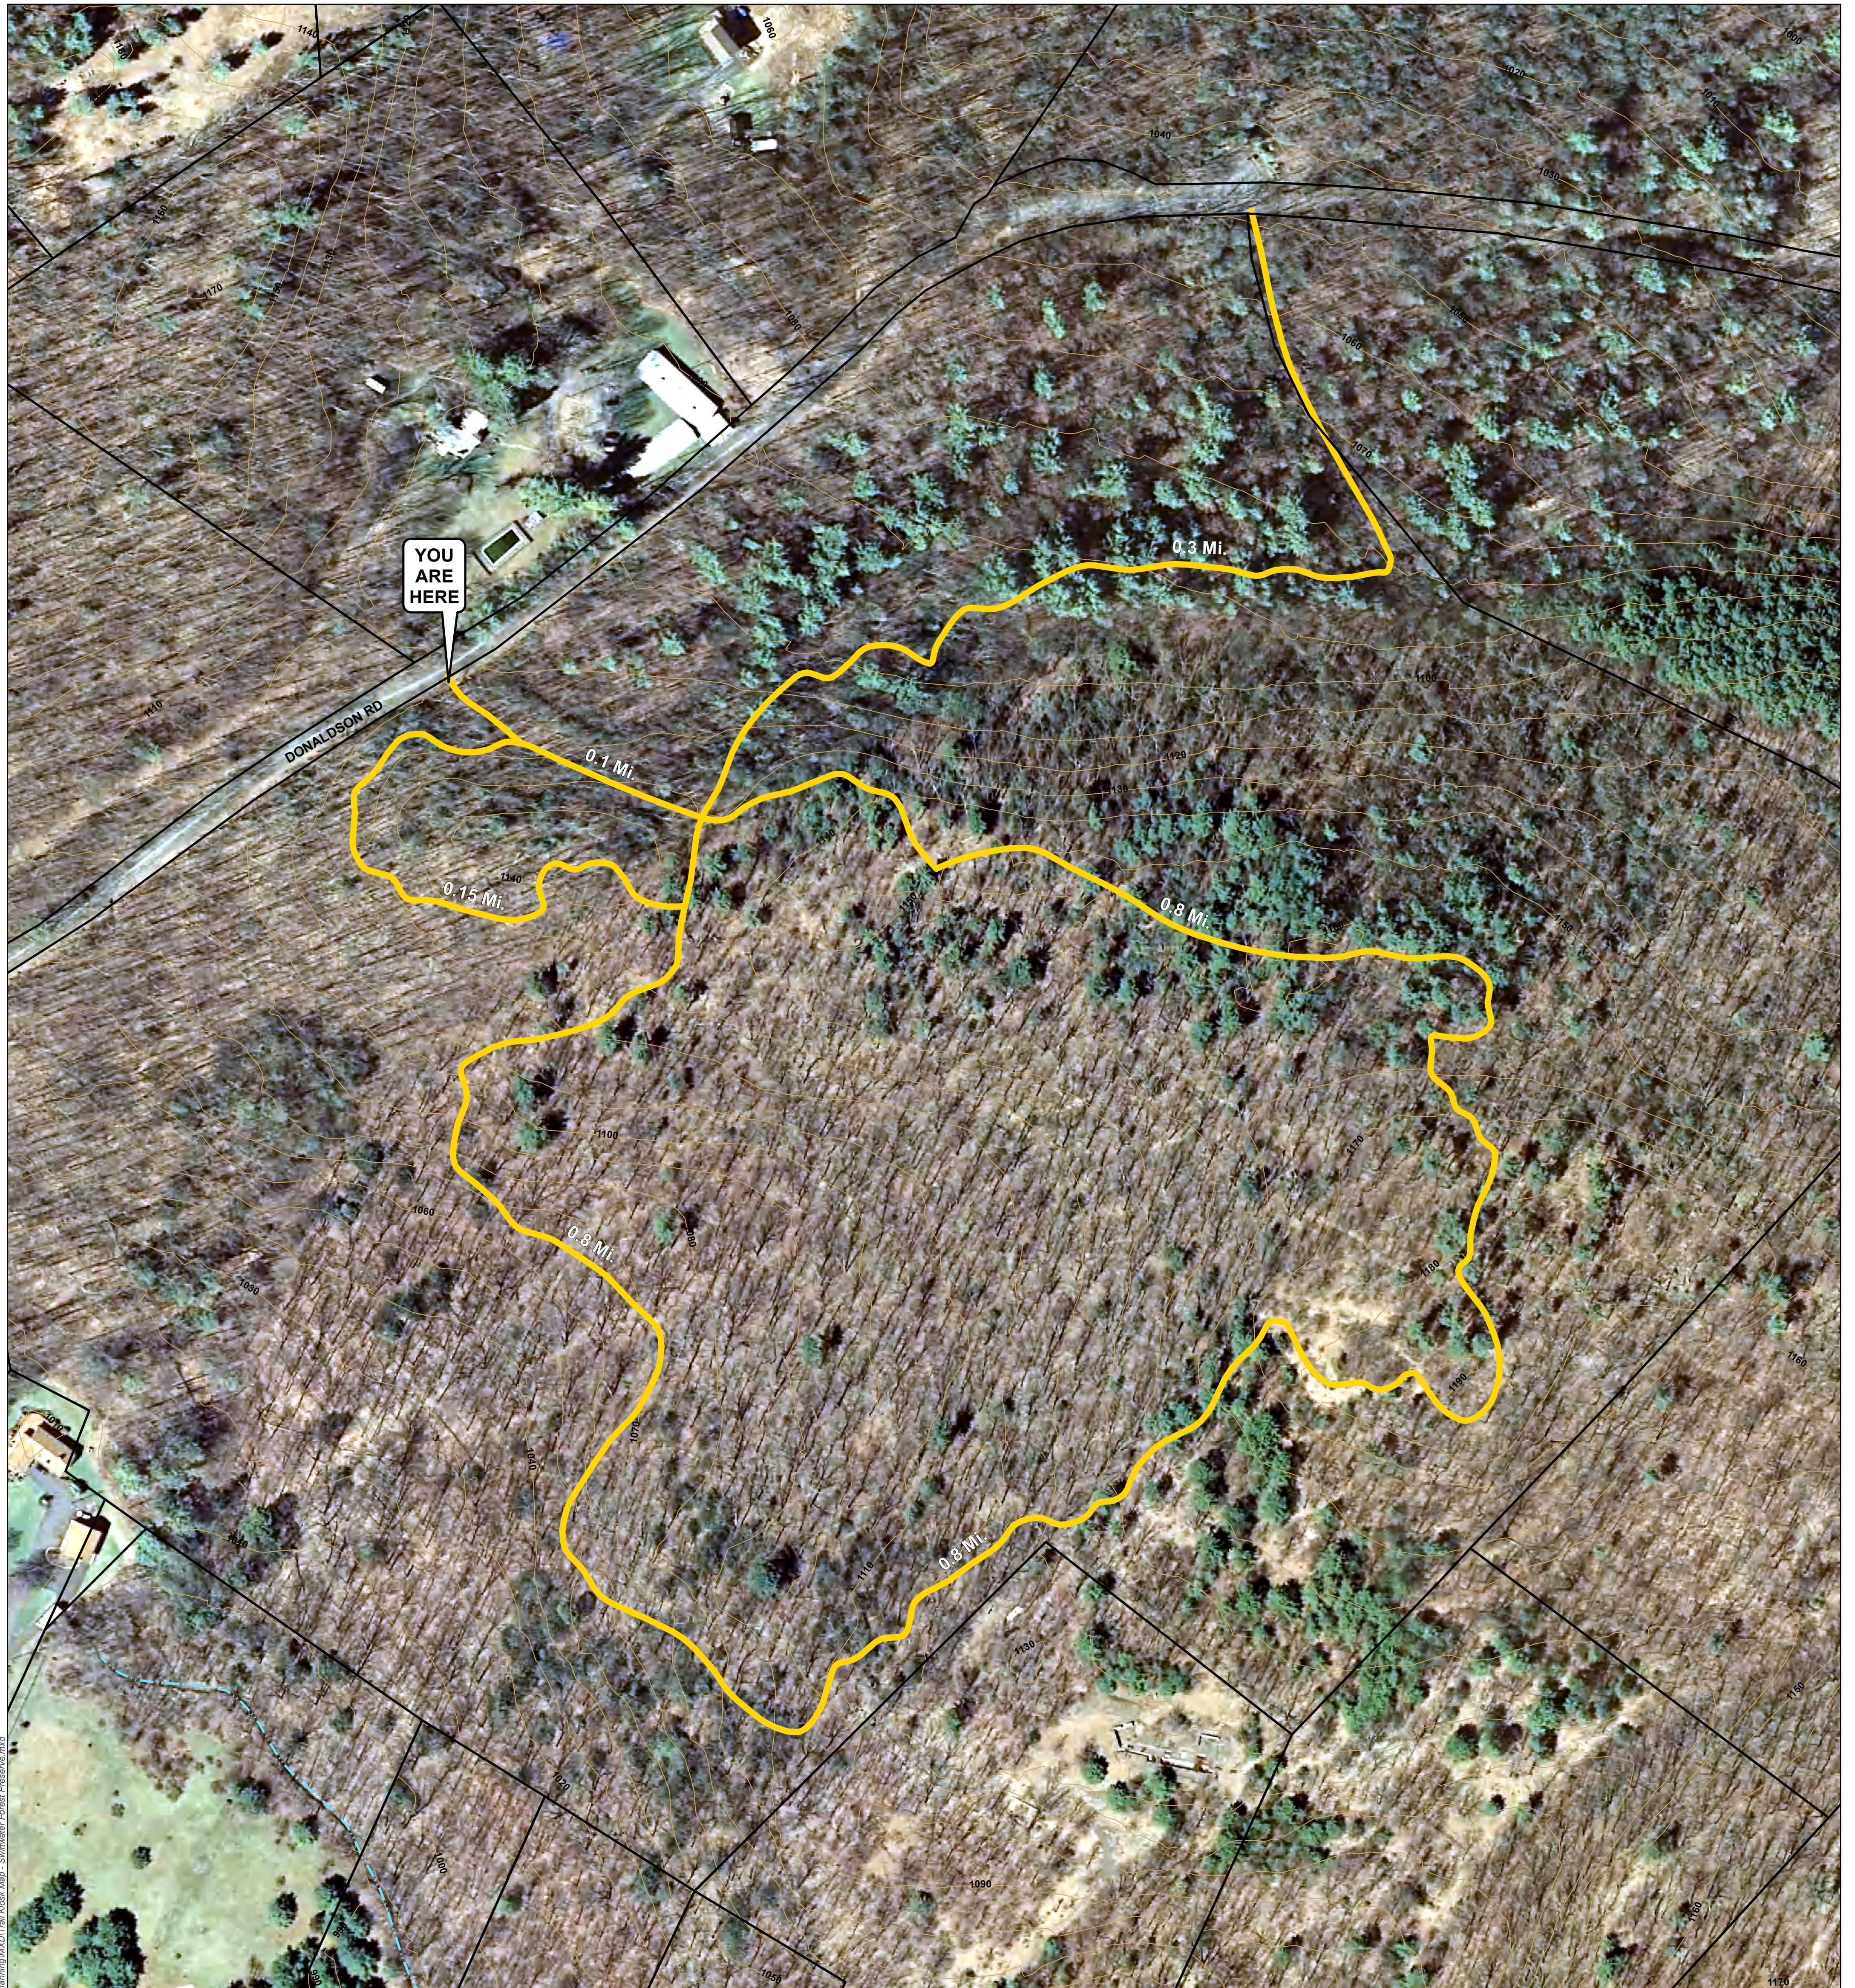

SWIFTWATER FOREST PRESERVE TRAIL MAP

Map Key

-  Single Track Footpath
-  ADA Accessible
-  Stream
-  10ft Contour
-  Parcel Boundary (Not Verified)

Trail Mileage

Total..... 1.35 Miles
 Outer Loop..... 1.05 Miles
 ADA Accessible..... 0.0 Miles