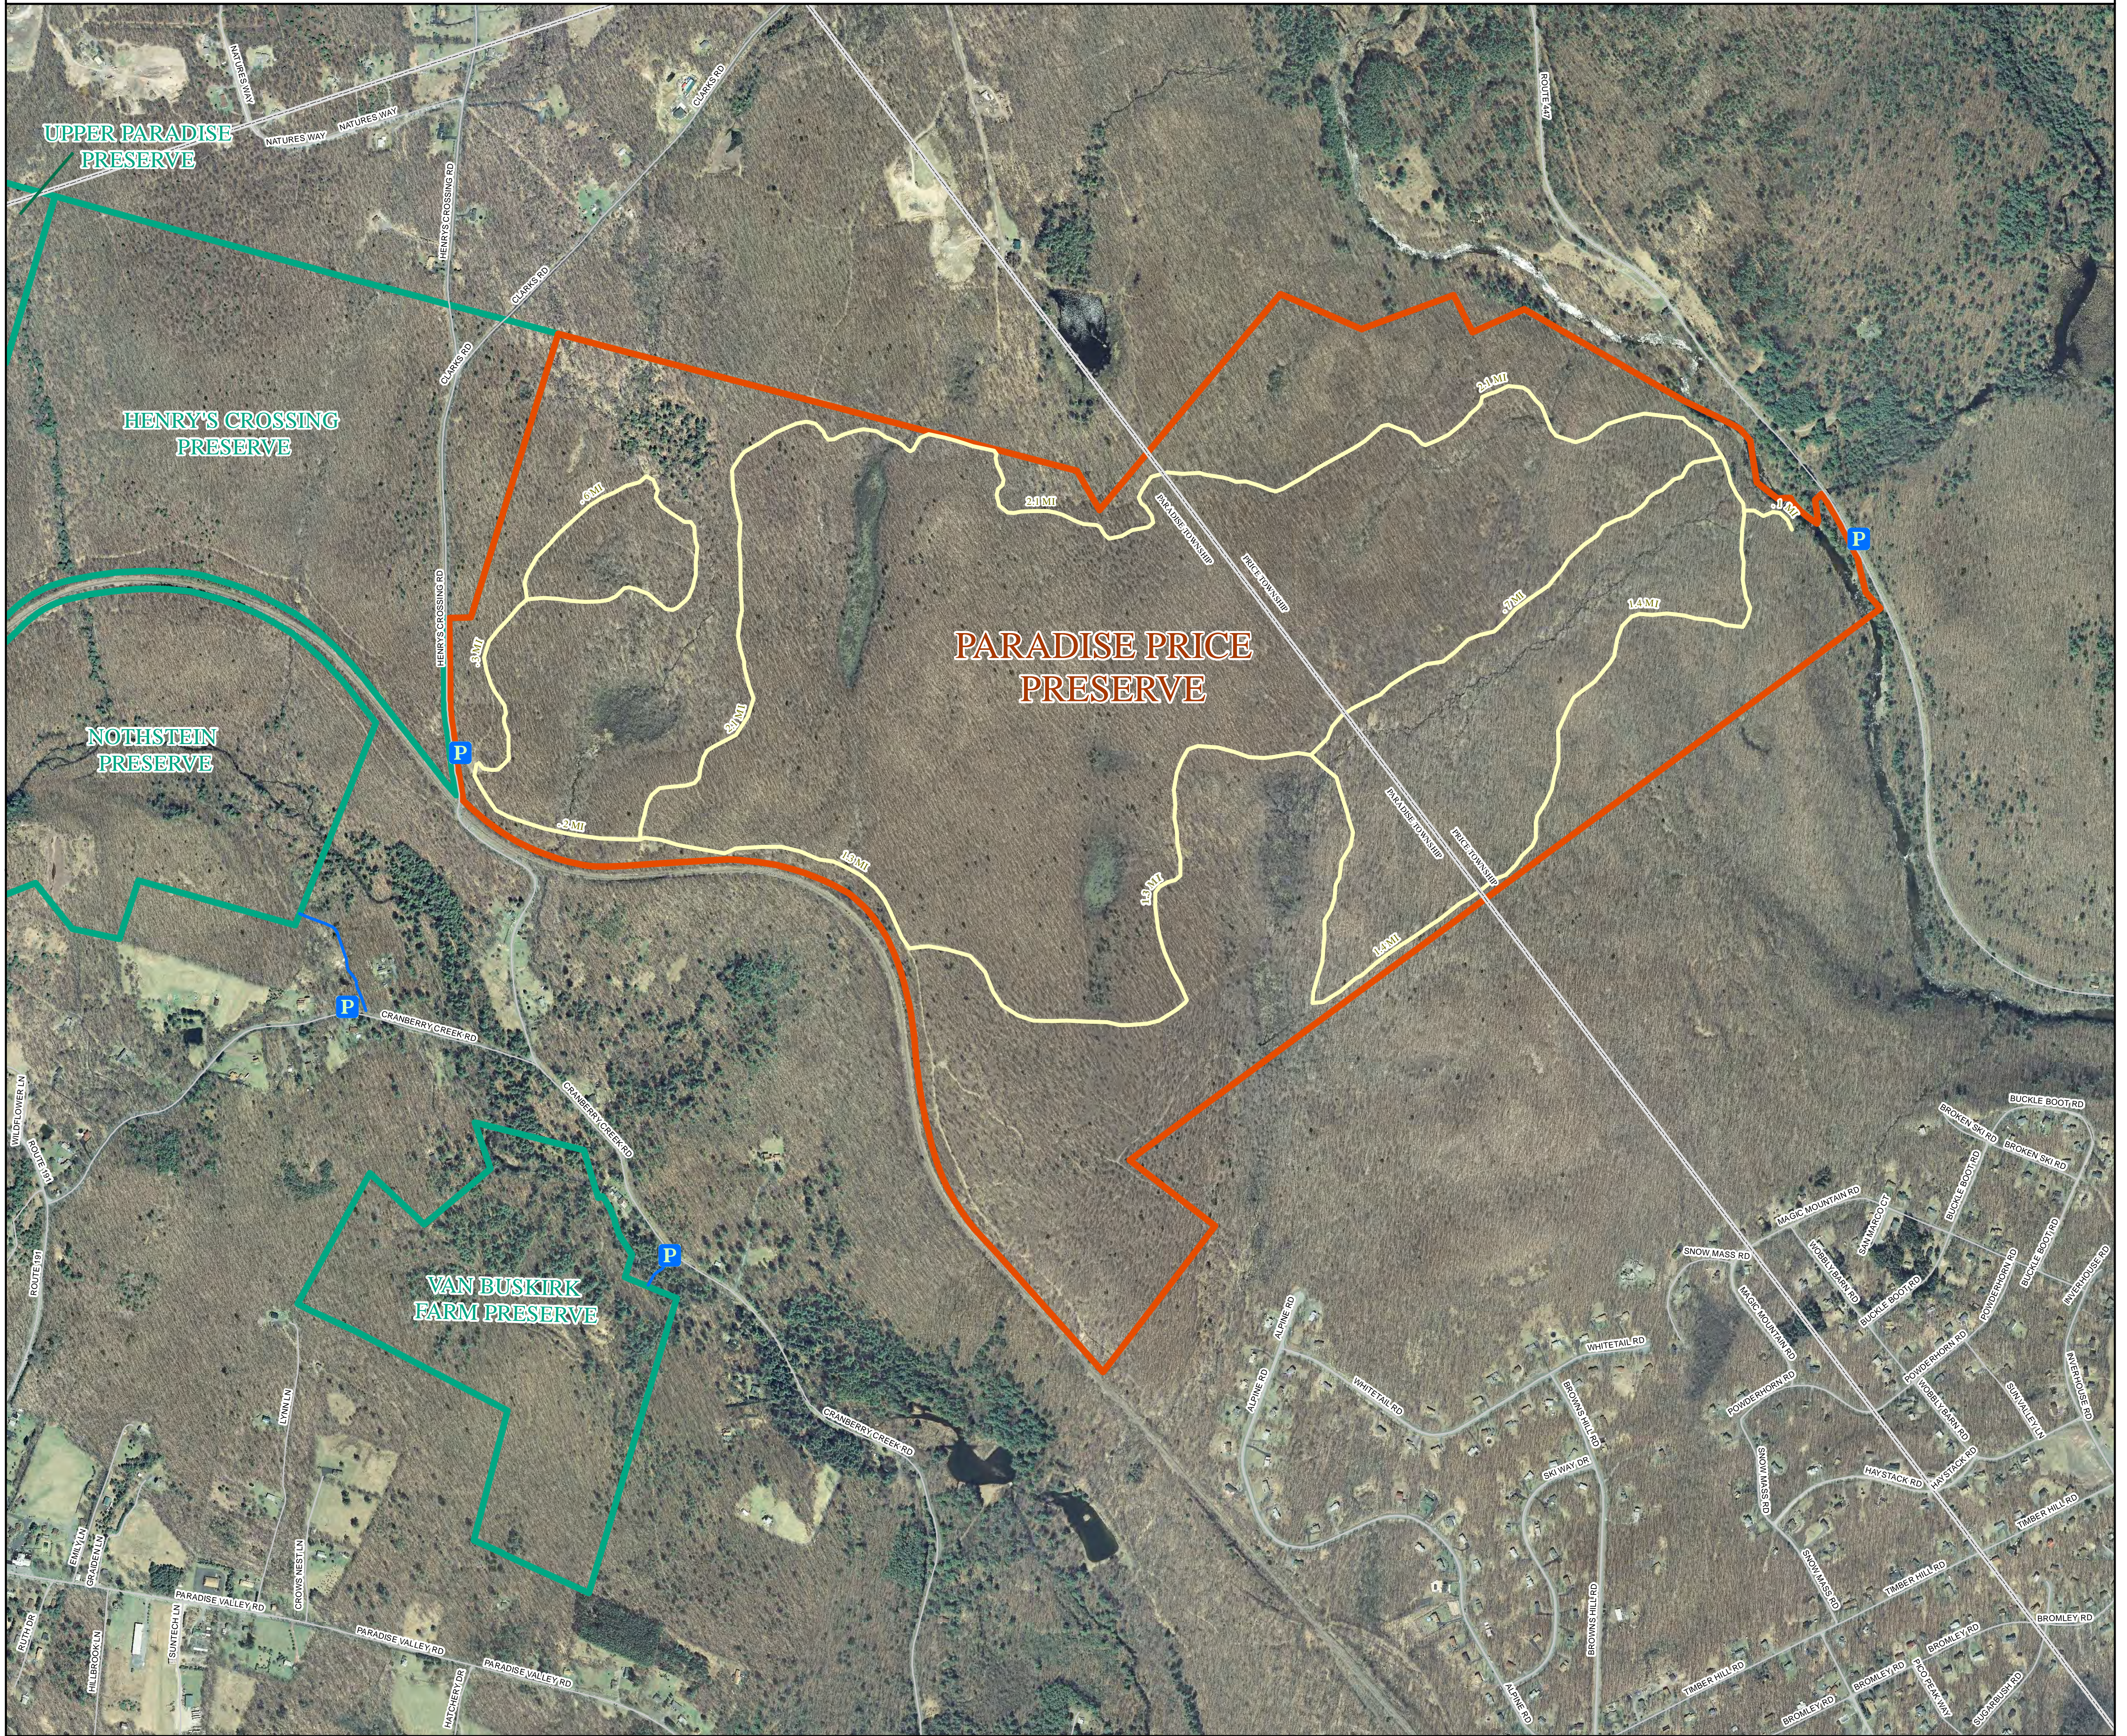

PARADISE PRICE PRESERVE

PARADISE TOWNSHIP & PRICE TOWNSHIP - MONROE COUNTY - PENNSYLVANIA

LEGEND

- Parking
- Preserve Trails 6.7 MI
- Access Trail
- Road Centerlines
- Monroe County Municipal Boundaries
- Paradise Price Preserve
- Nature Preserve