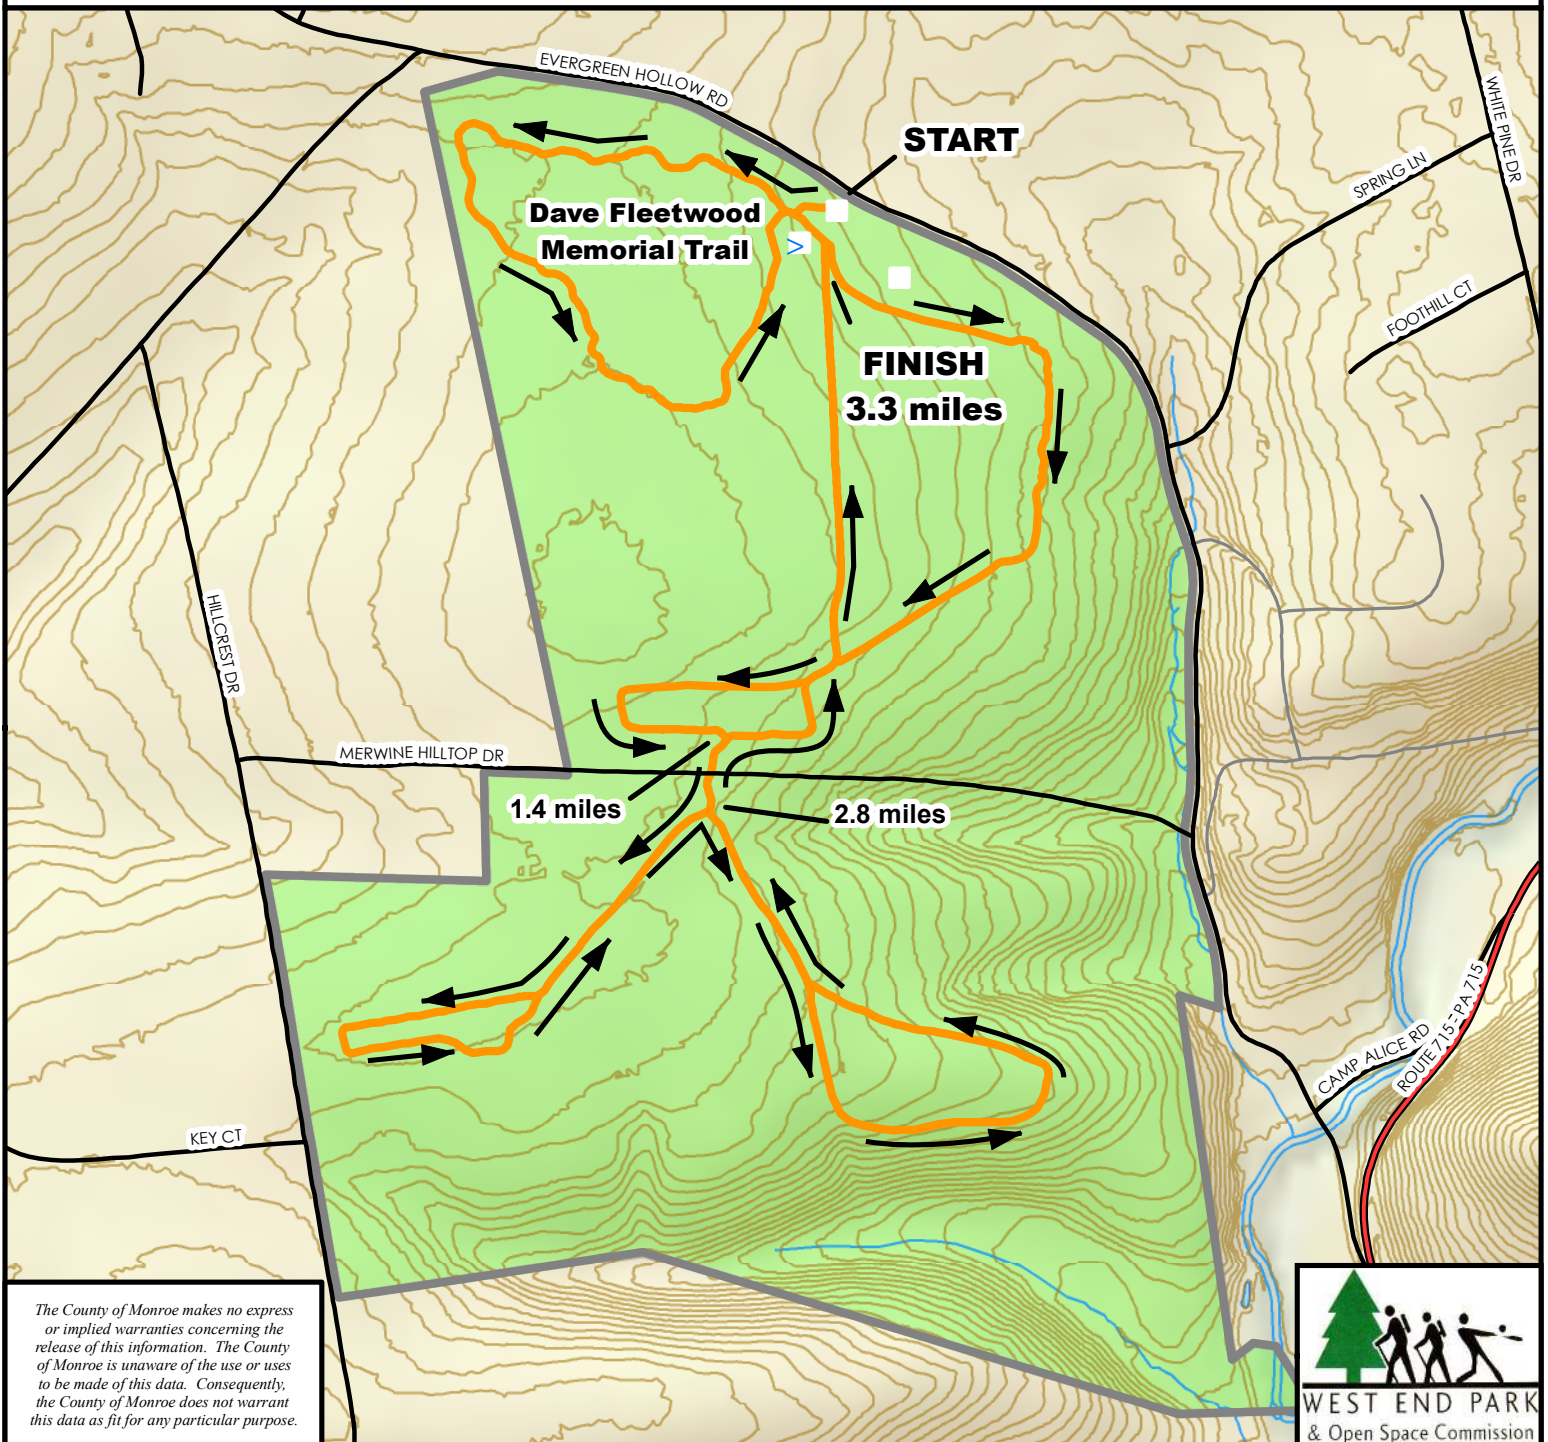

# DAVE FLEETWOOD MEMORIAL TRAIL RUN & LEISURE WALK

WEST END REGIONAL PARK  
CHESTNUTHILL TOWNSHIP, MONROE COUNTY, PENNSYLVANIA

### LEGEND

-  West End Regional Park Trails
-  Elevation Contours (10 ft.)
-  West End Regional Park

[www.monroecountypa.gov](http://www.monroecountypa.gov)

PREPARED BY

Monroe County  
Planning Commission