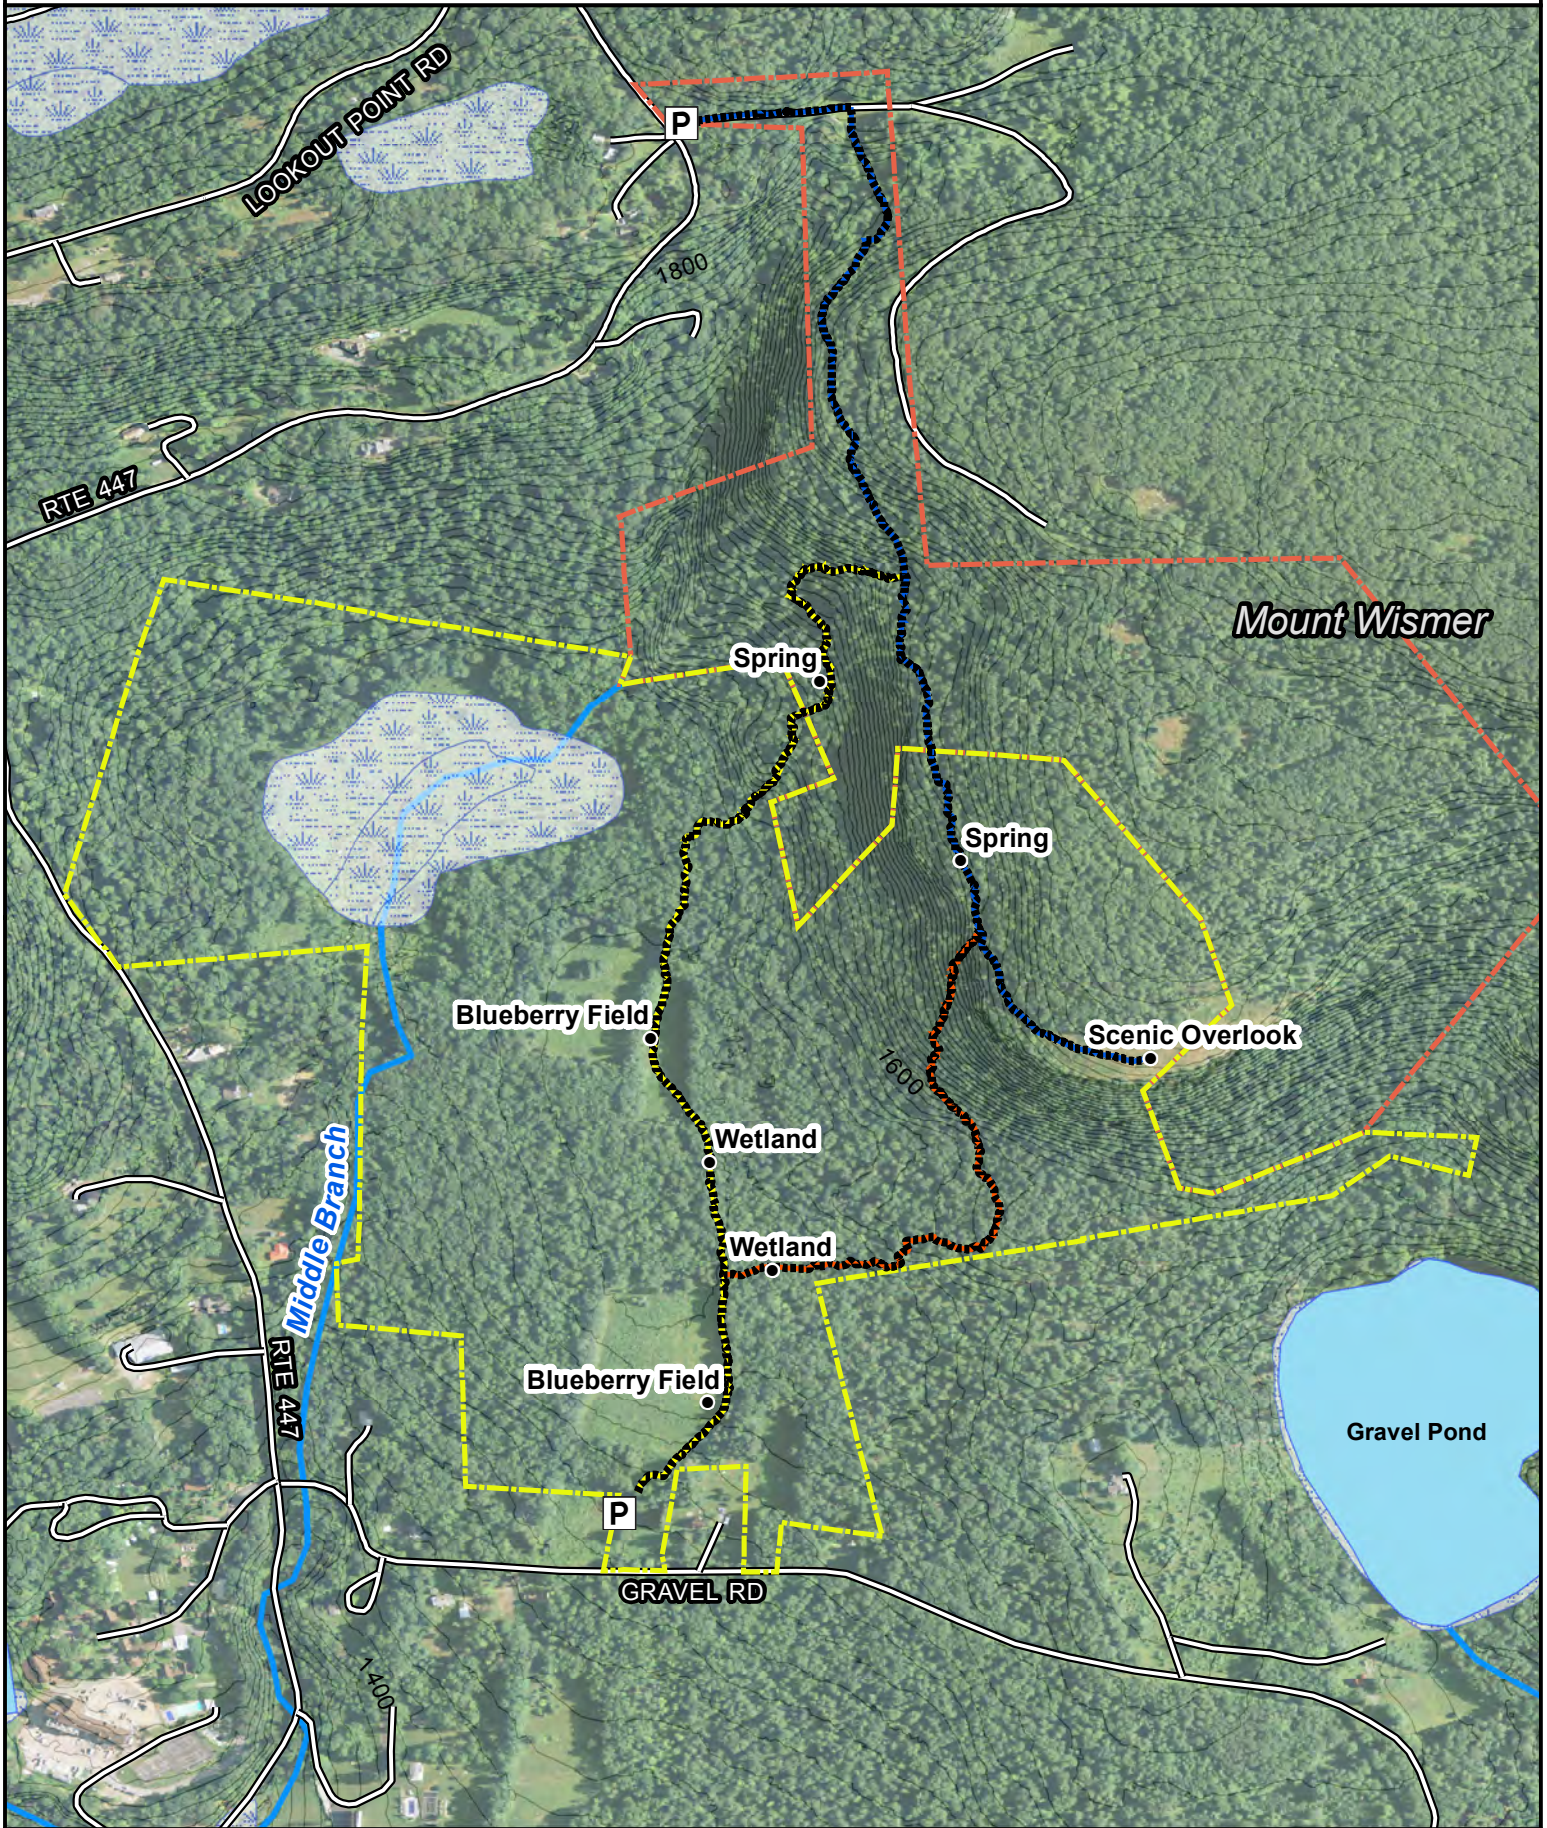

# Mt. Wismer and Gravel Family Nature Preserves

Barrett Township - Monroe County - Pennsylvania

-  Blue Hiking Trail
-  Red Hiking Trail
-  Yellow Hiking Trail
-  Gravel Nature Preserve
-  Mt. Wismer Preserve
-  Contours
-  Parking Area
-  Roads
-  Waterbodies
-  Wetlands
-  Streams