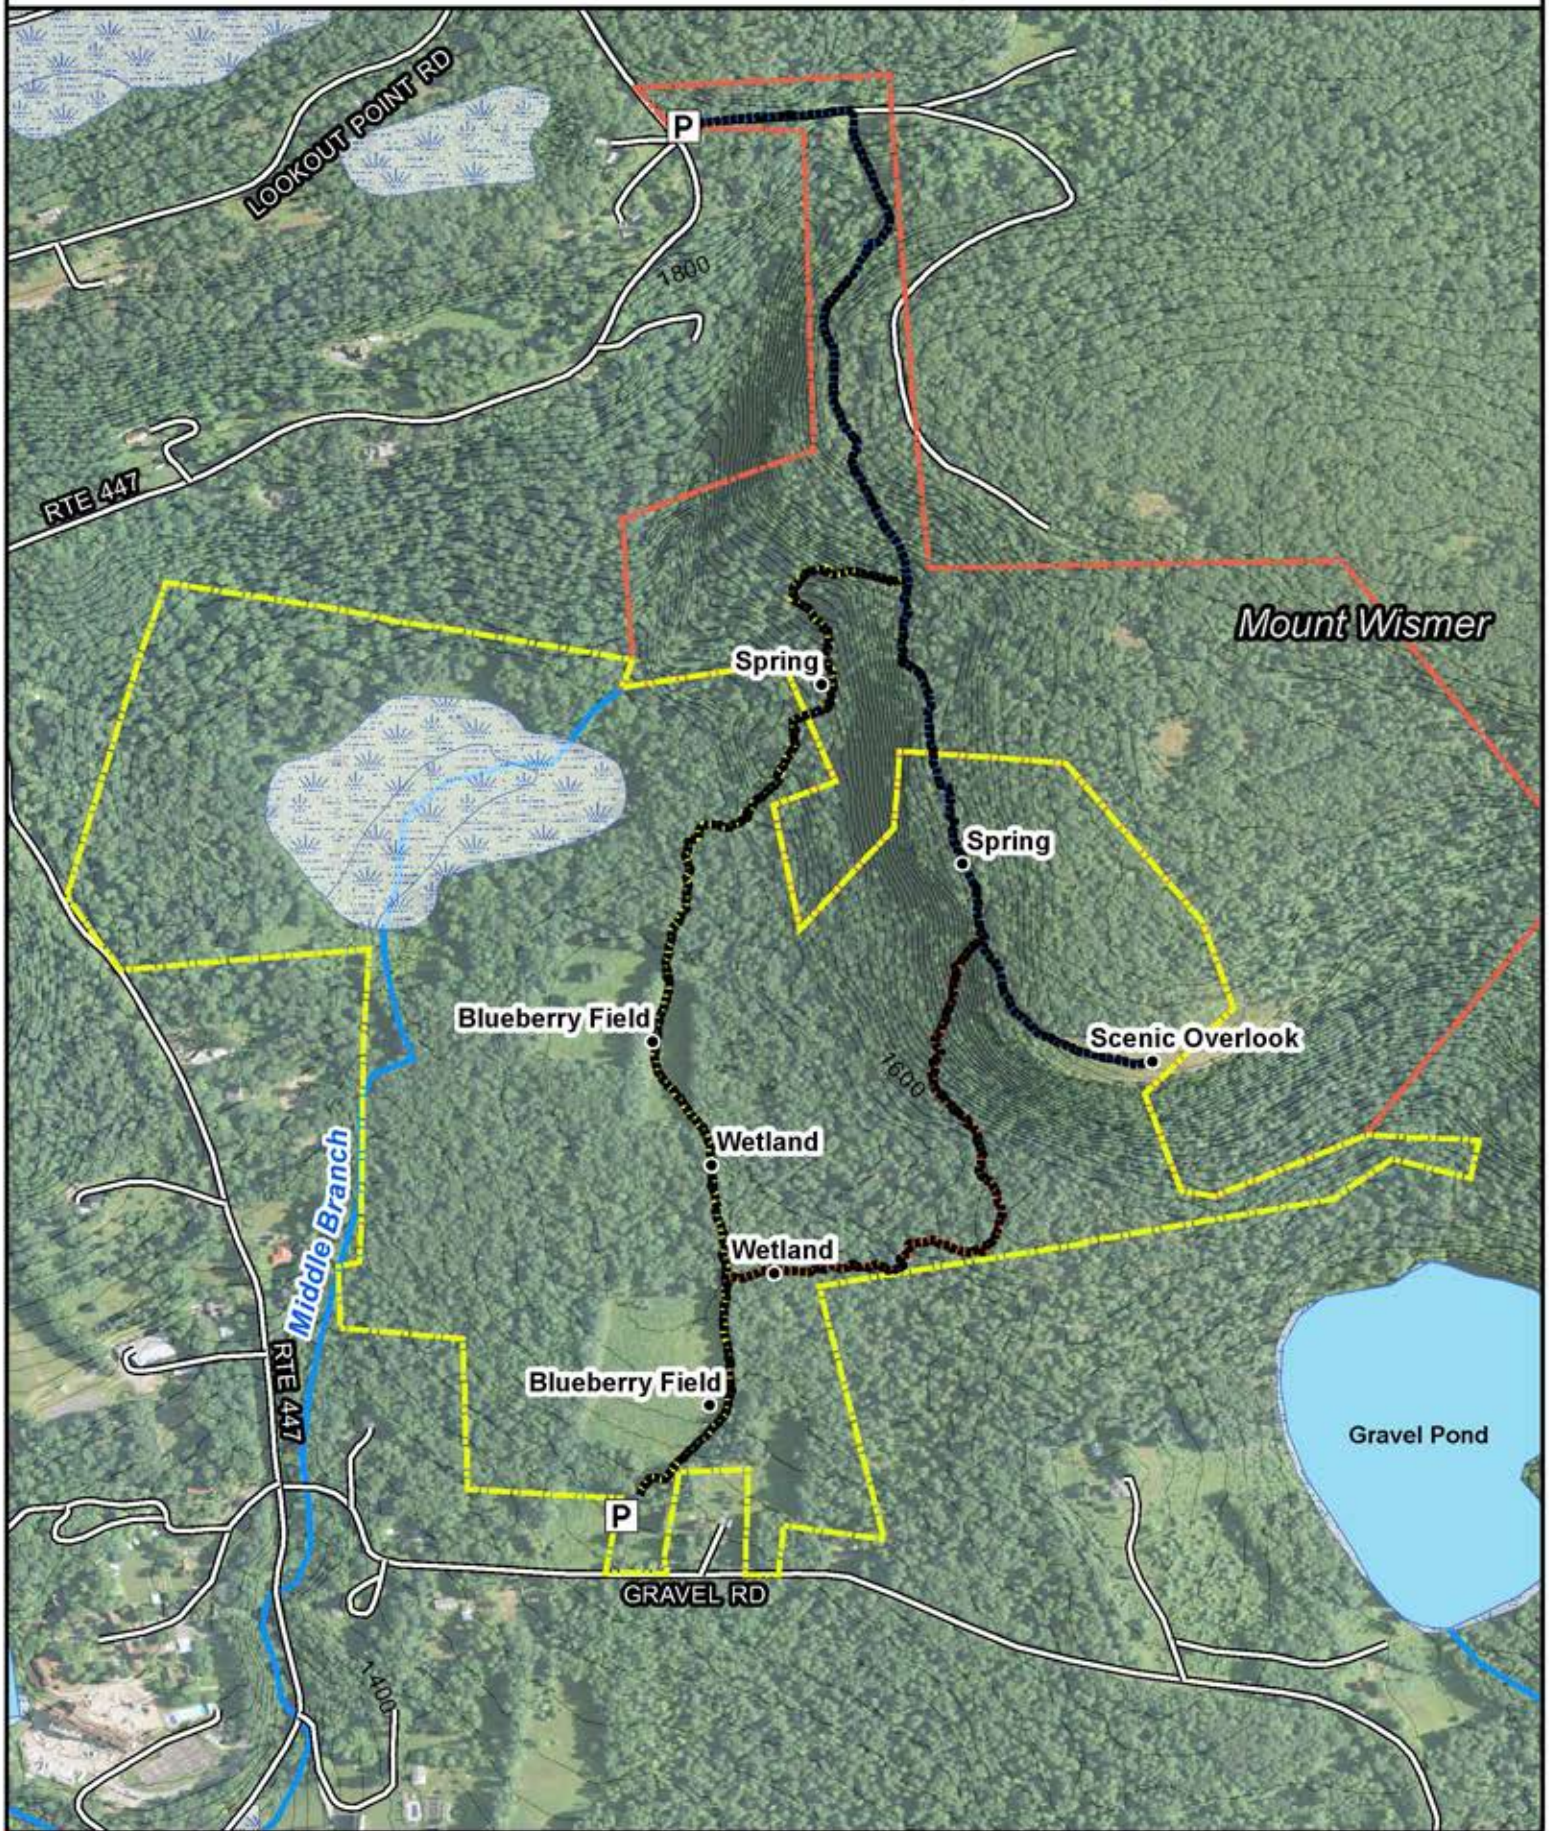

# Mt. Wismer and Gravel Family Nature Preserves

Barrett Township - Monroe County - Pennsylvania

- Blue Hiking Trail
- Red Hiking Trail
- Yellow Hiking Trail
- Gravel Nature Preserve
- Mt. Wismer Preserve
- Contours
- Parking Area
- Roads
- Waterbodies
- Wetlands
- Streams