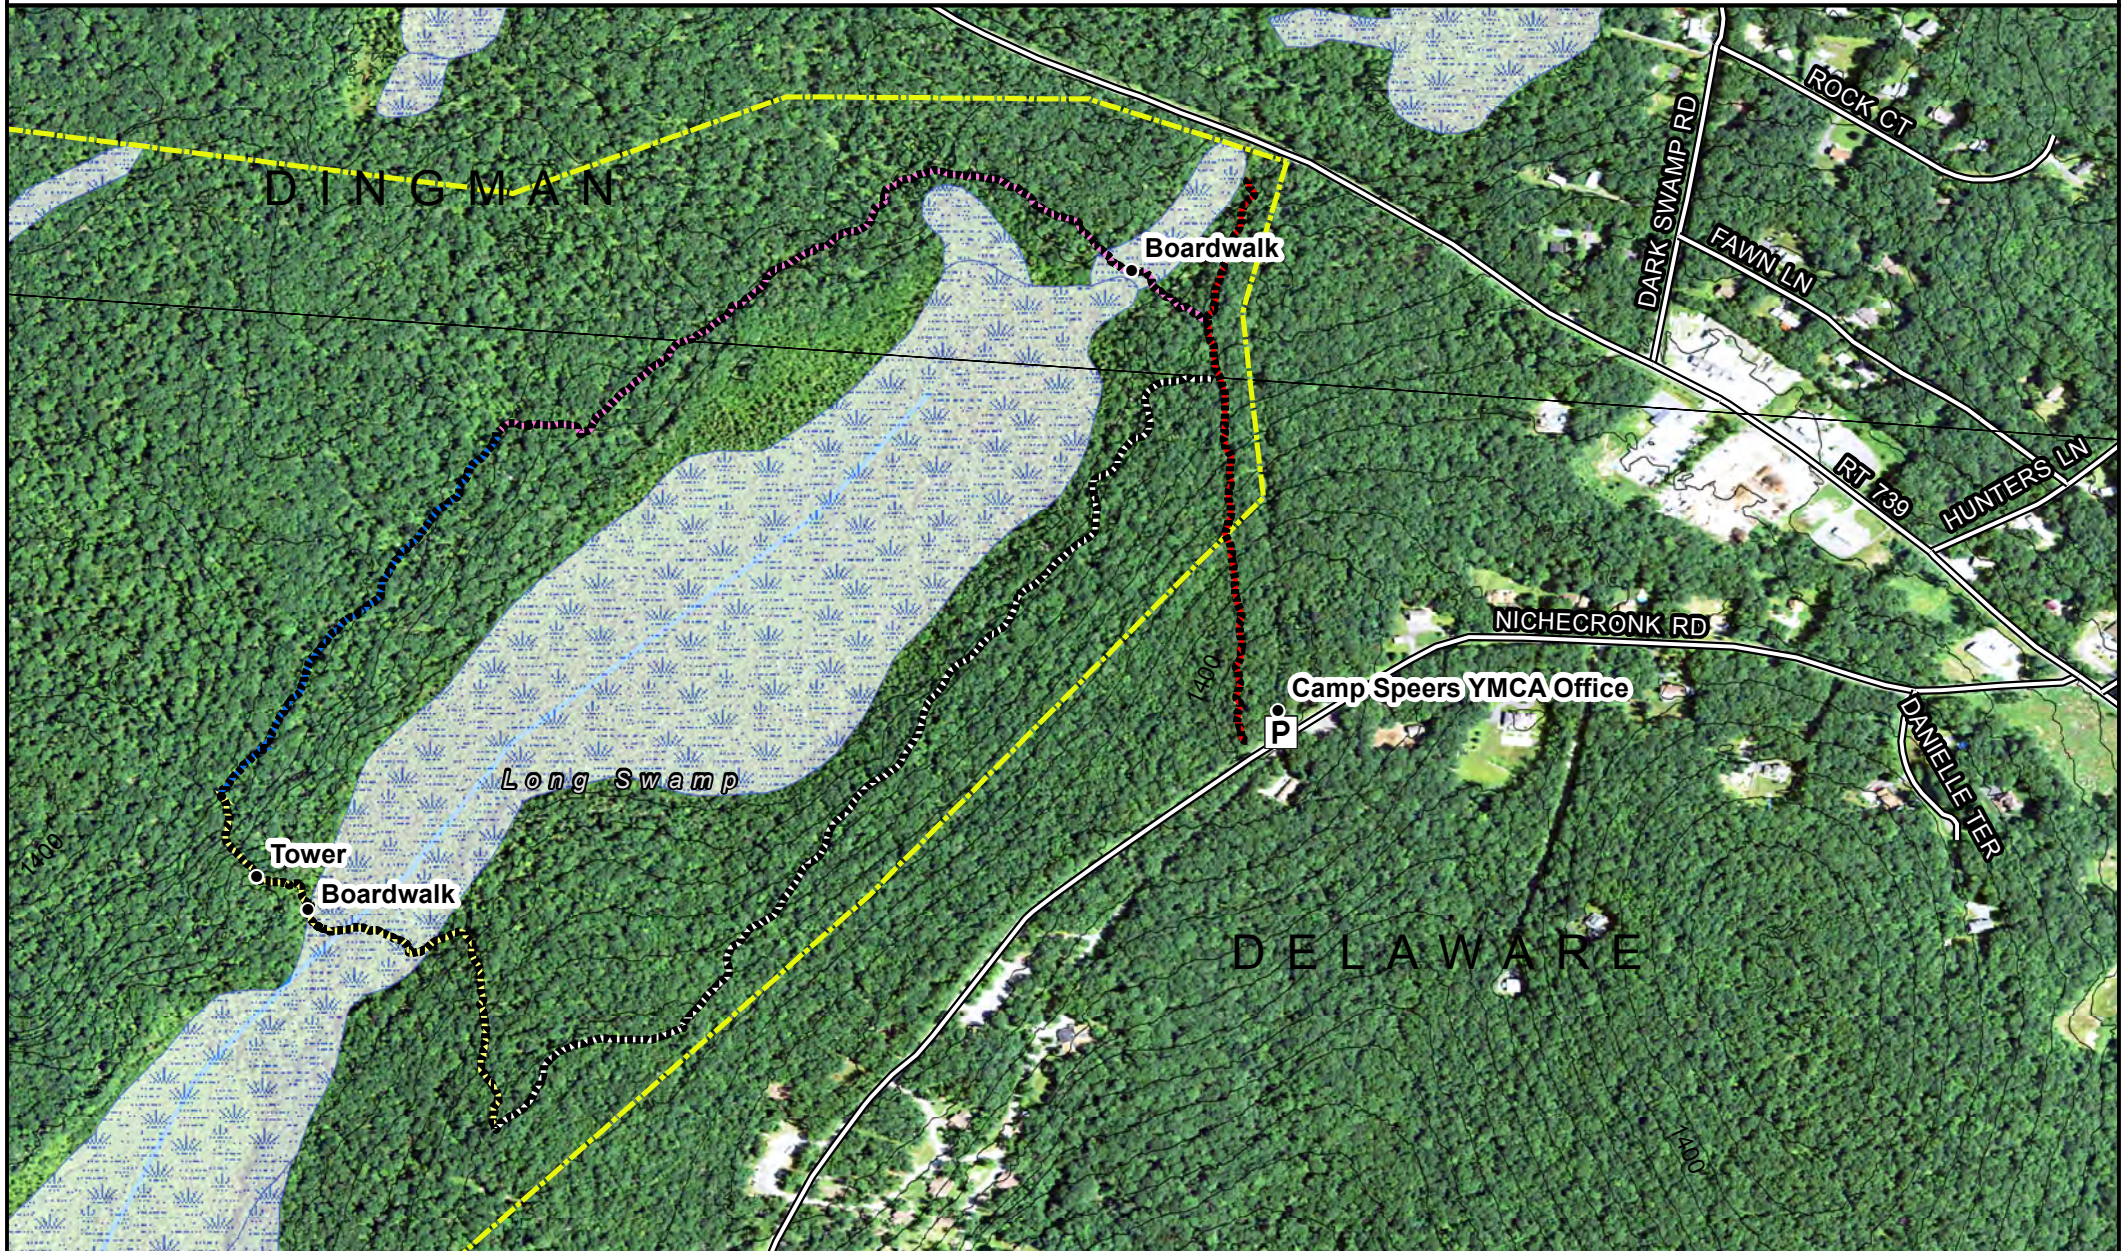

Delaware Highlands Conservancy - Long Swamp Easement

Delaware/Dingman Townships - Pike County - Pennsylvania

- | | | |
|---|---|---|
| <ul style="list-style-type: none"> Bog Trail Hideaway Loop Holiday Hill Lower Deer Run Northern Crossing | <ul style="list-style-type: none"> Easement Boundary P Parking Municipalities Wetlands | <ul style="list-style-type: none"> Streams Waterbodies Roads Contours |
|---|---|---|