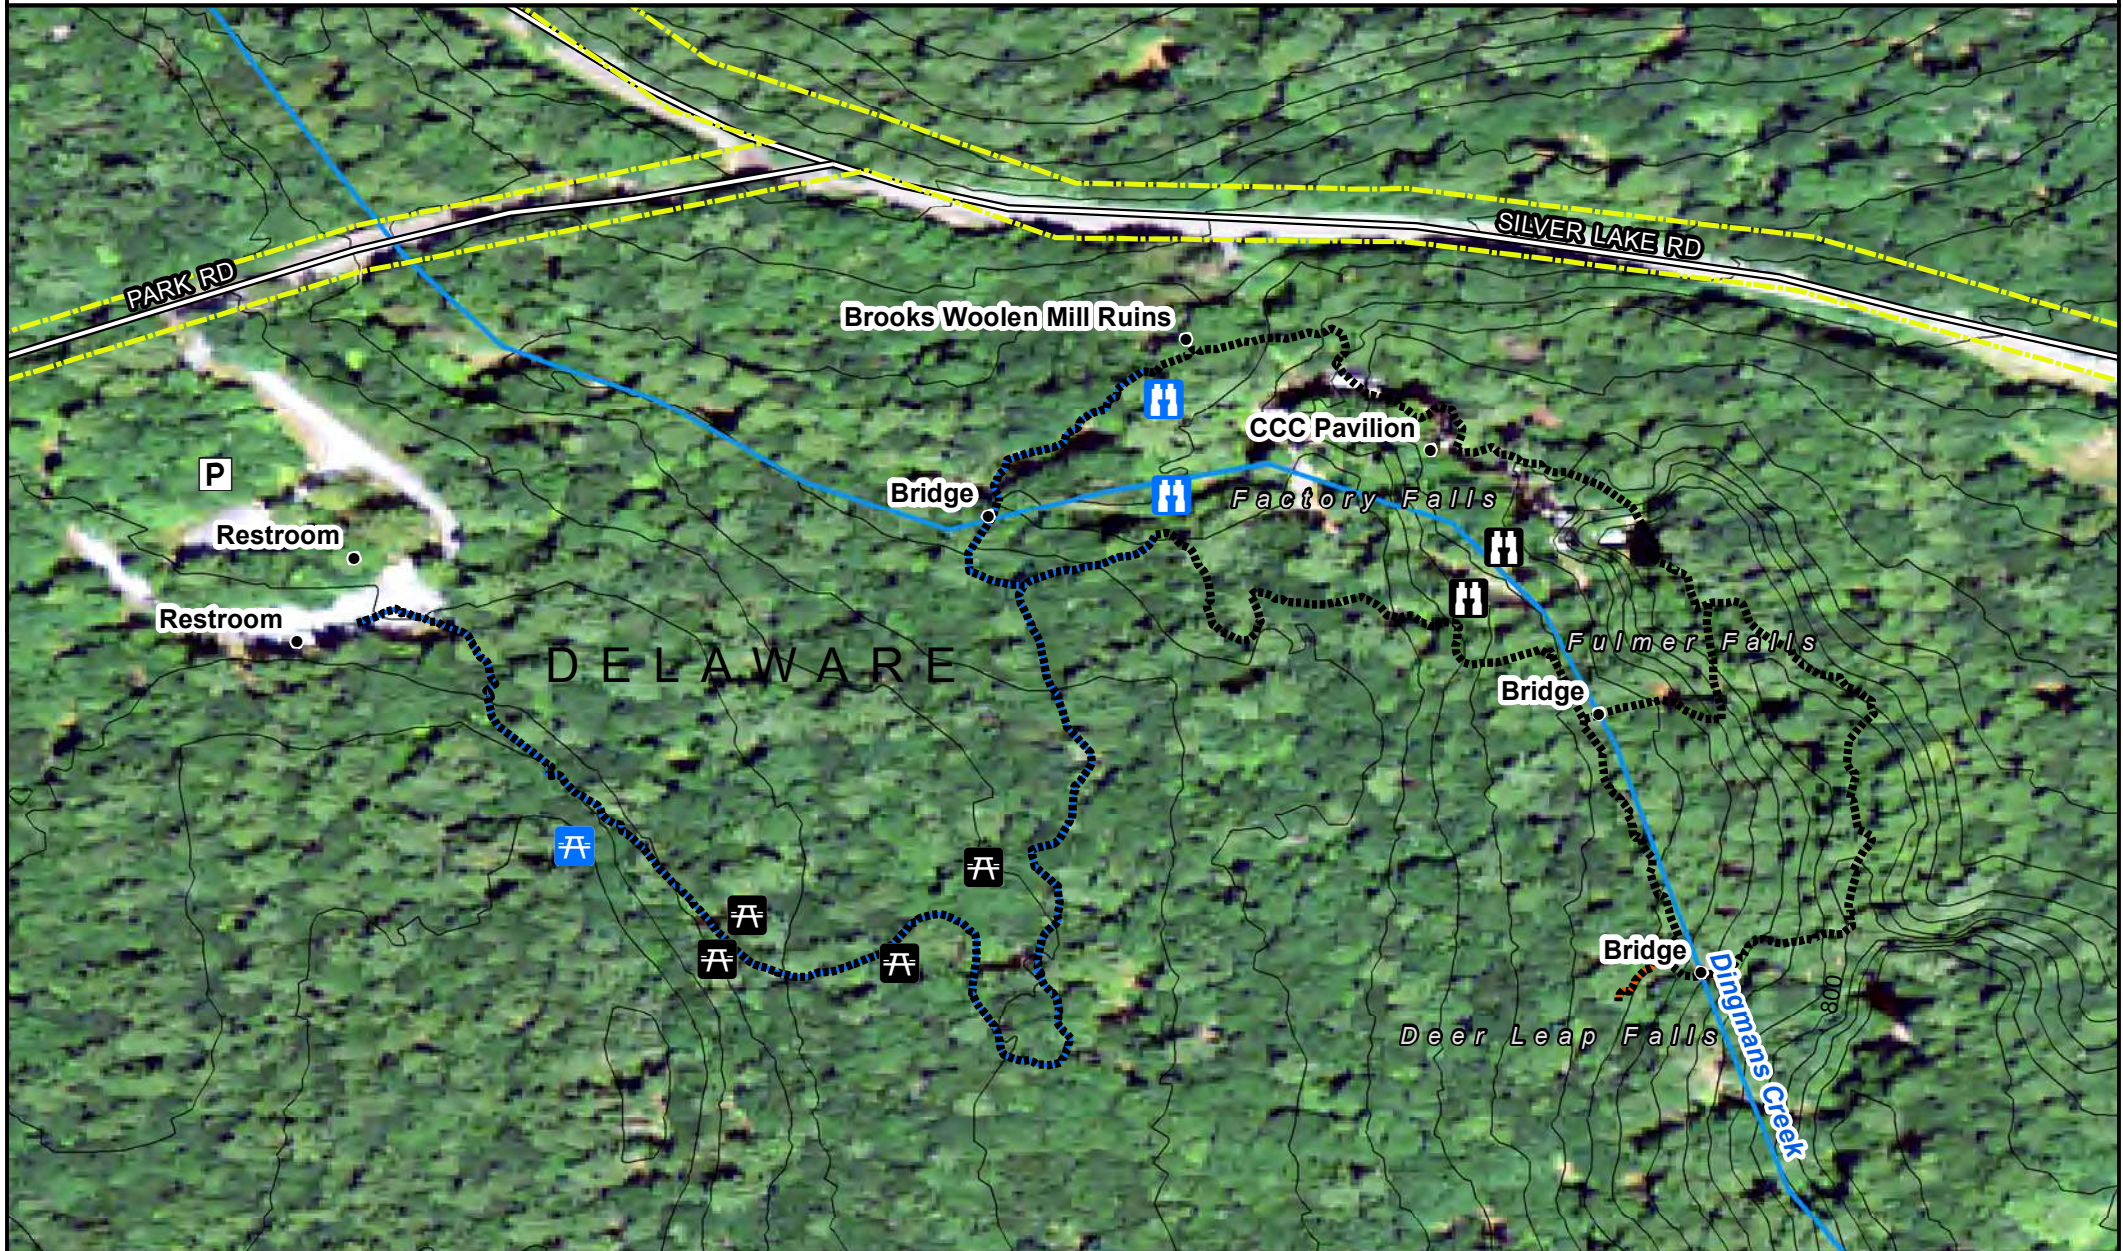

DWG National Recreation Area - George W. Childs Park

Delaware Township - Pike County - Pennsylvania

Closed Trail	Picnic Area	Overlook
Handicap Accessible	Handicap Accessible	Handicap Accessible
Handicap Inaccessible	NRA Boundary	Municipalities
Parking Area	Streams	Roads

0 100 200 400 Feet

The BWA logo features a white bird in flight over a blue stream, set within a circular emblem.

AUGUST 2015 | PREPARED BY
Brodhead Watershed Association
 425 Carlton Rd, Mt Pocono, PA 18344
 (570) 839-1120 | info@brodheadwatershed.org