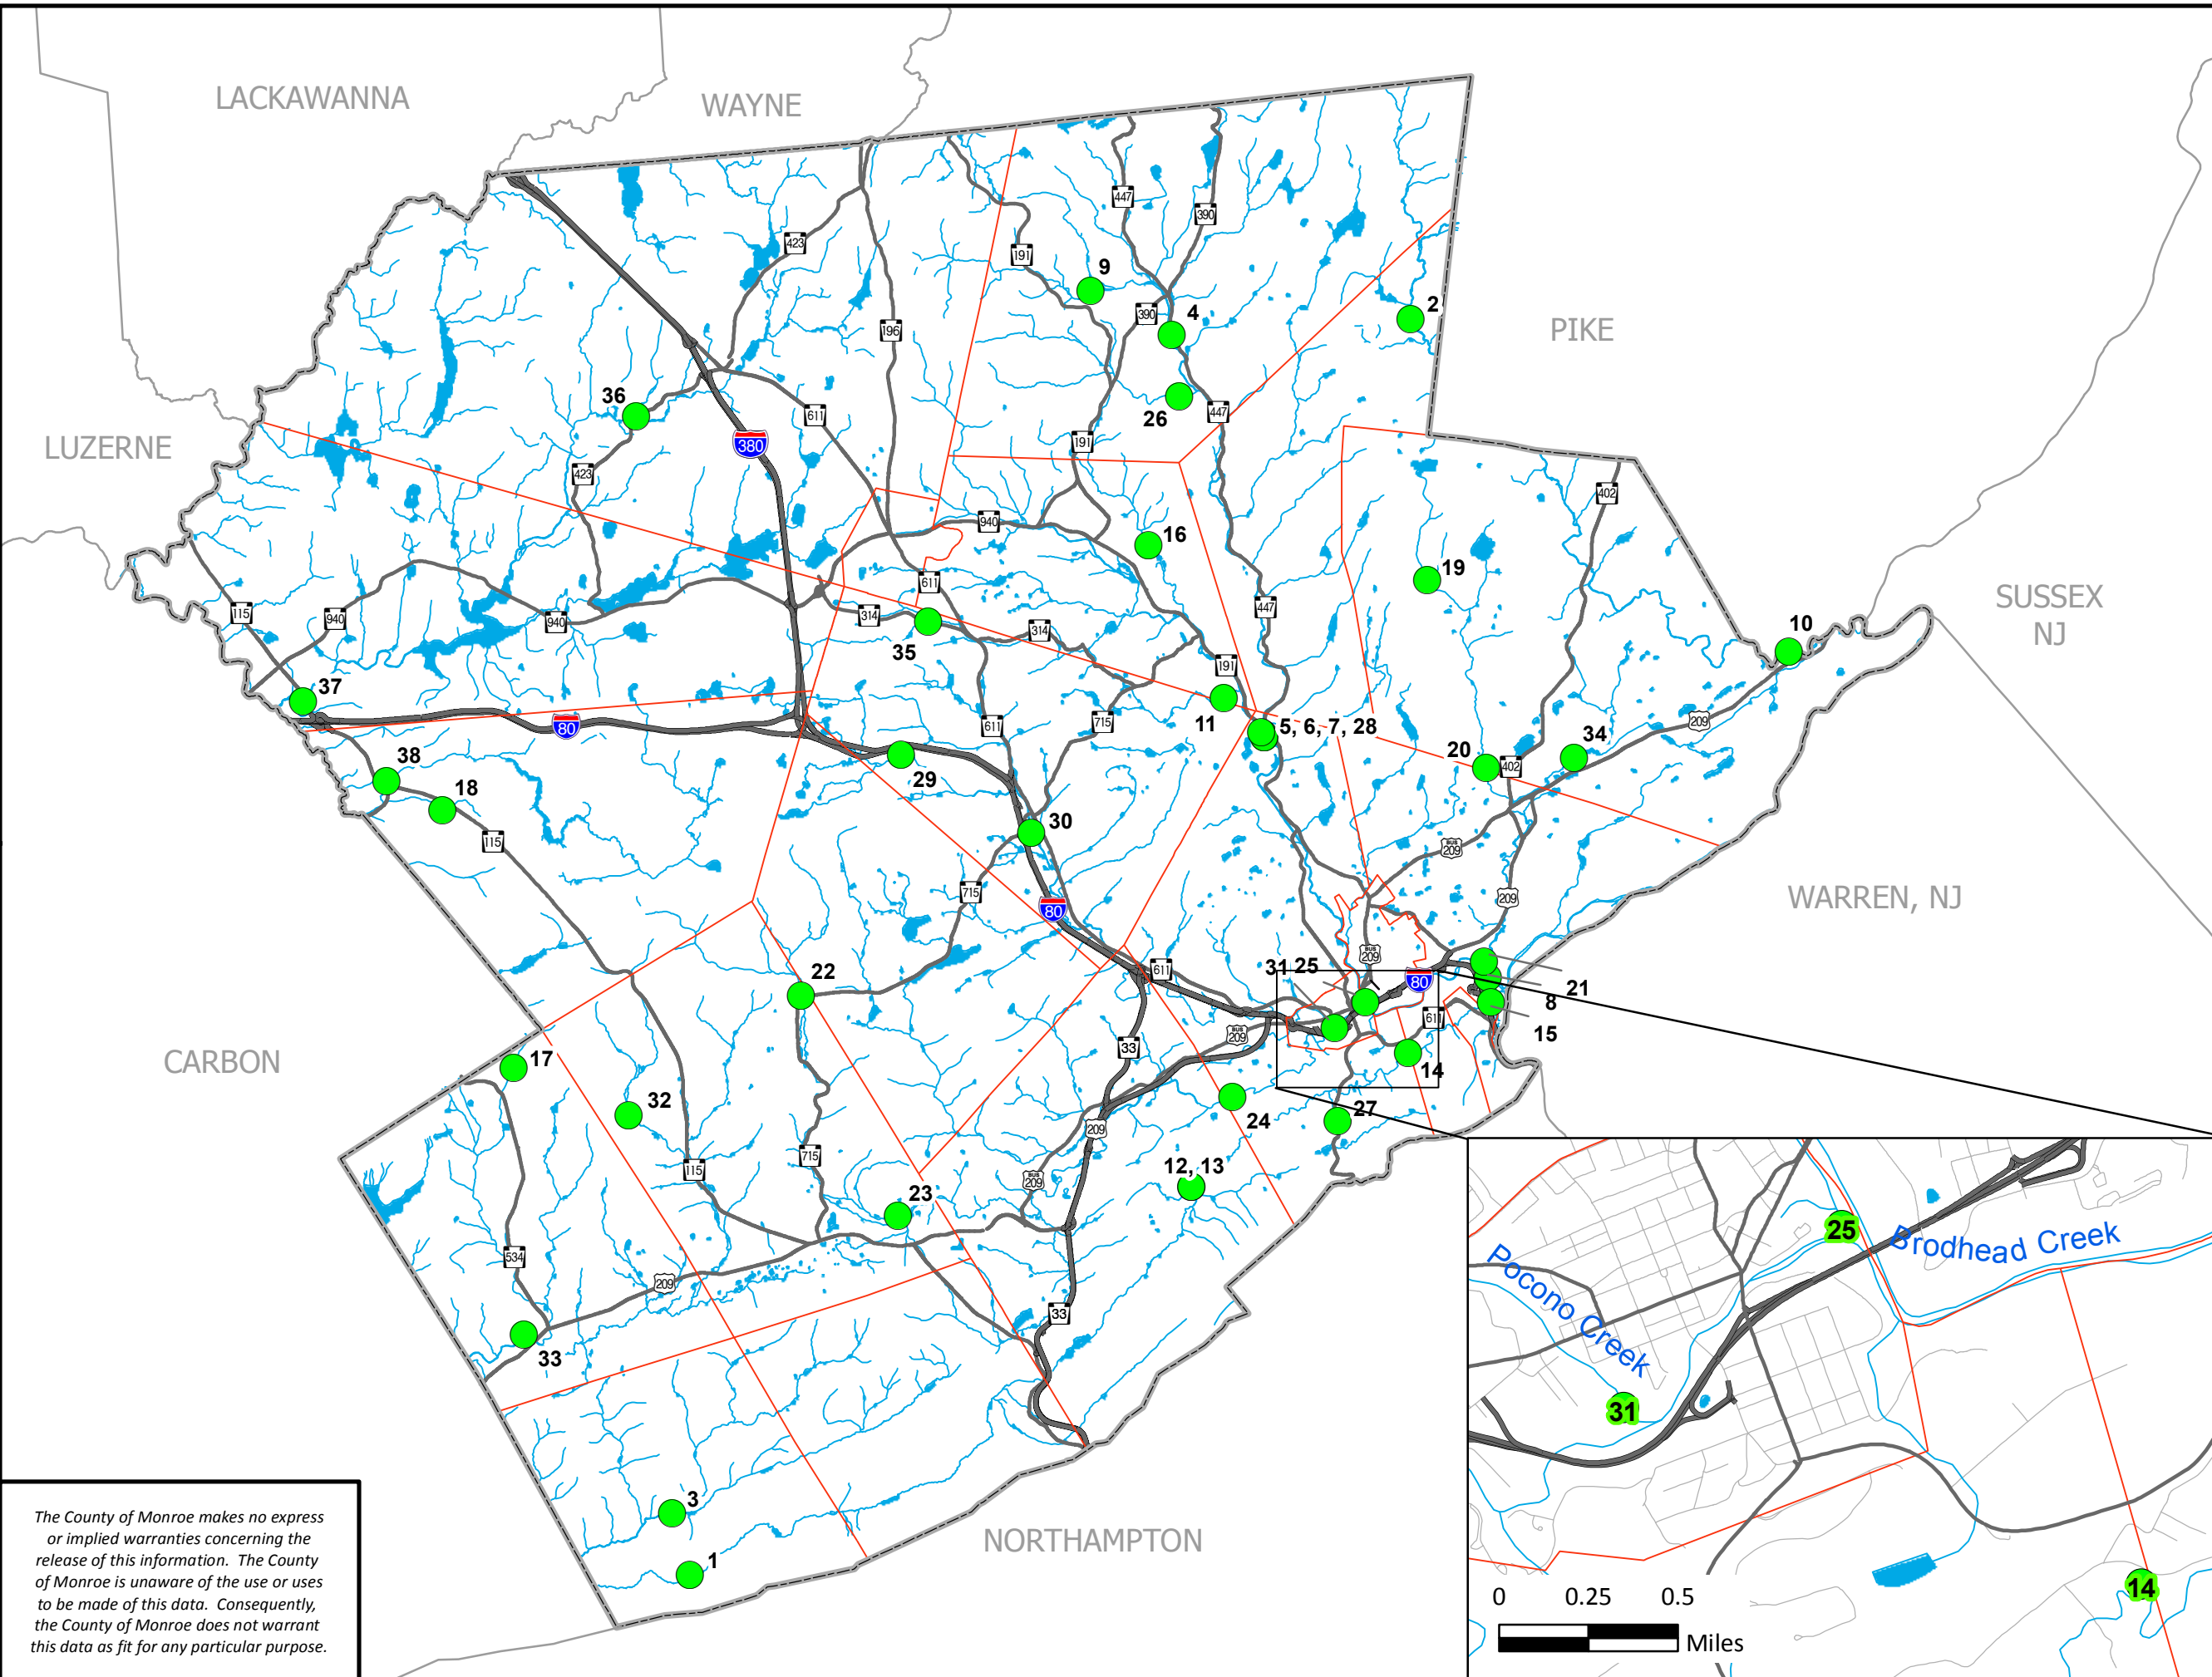

2017 WATER QUALITY STUDY

MONROE COUNTY, PENNSYLVANIA

LEGEND

- Study Sites
- Streams
- Lakes & Ponds
- County Boundary
- Municipal Boundaries

1:200,000

www.monroecountypa.gov

PREPARED BY

**Monroe County
Planning Commission**

1 Quaker Plaza, Room 106
Stroudsburg, PA 18360
(570) 517-3100
mcpc@monroecountypa.gov

May 2017

The County of Monroe makes no express or implied warranties concerning the release of this information. The County of Monroe is unaware of the use or uses to be made of this data. Consequently, the County of Monroe does not warrant this data as fit for any particular purpose.