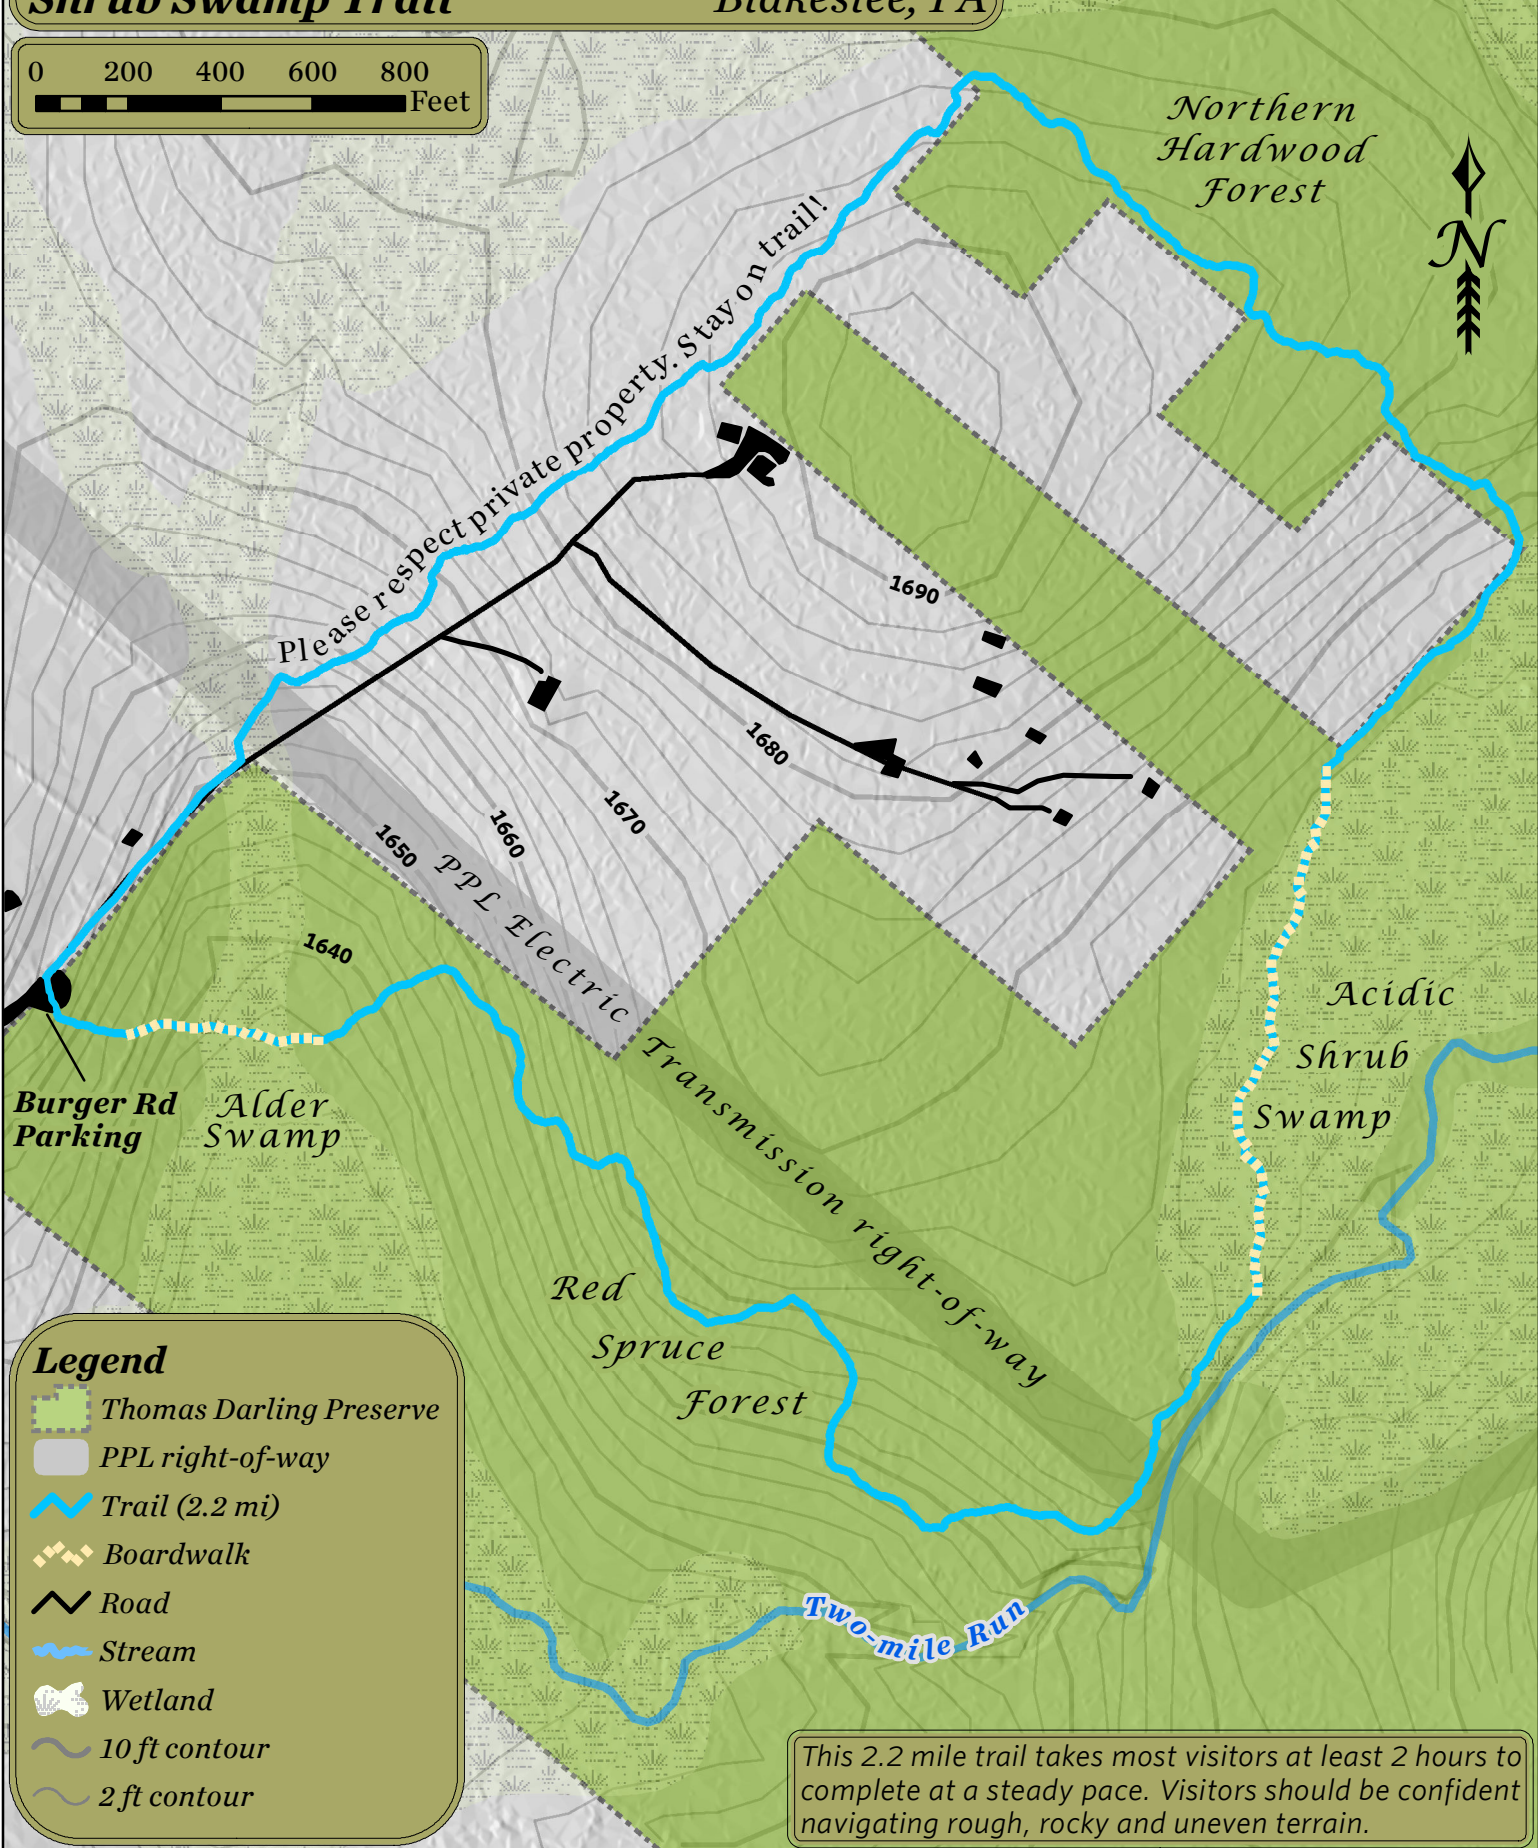

# Thomas Darling Preserve

- at Two-mile Run -

## Shrub Swamp Trail

Blakeslee, PA

### Legend

- Thomas Darling Preserve
- PPL right-of-way
- Trail (2.2 mi)
- Boardwalk
- Road
- Stream
- Wetland
- 10 ft contour
- 2 ft contour

This 2.2 mile trail takes most visitors at least 2 hours to complete at a steady pace. Visitors should be confident navigating rough, rocky and uneven terrain.