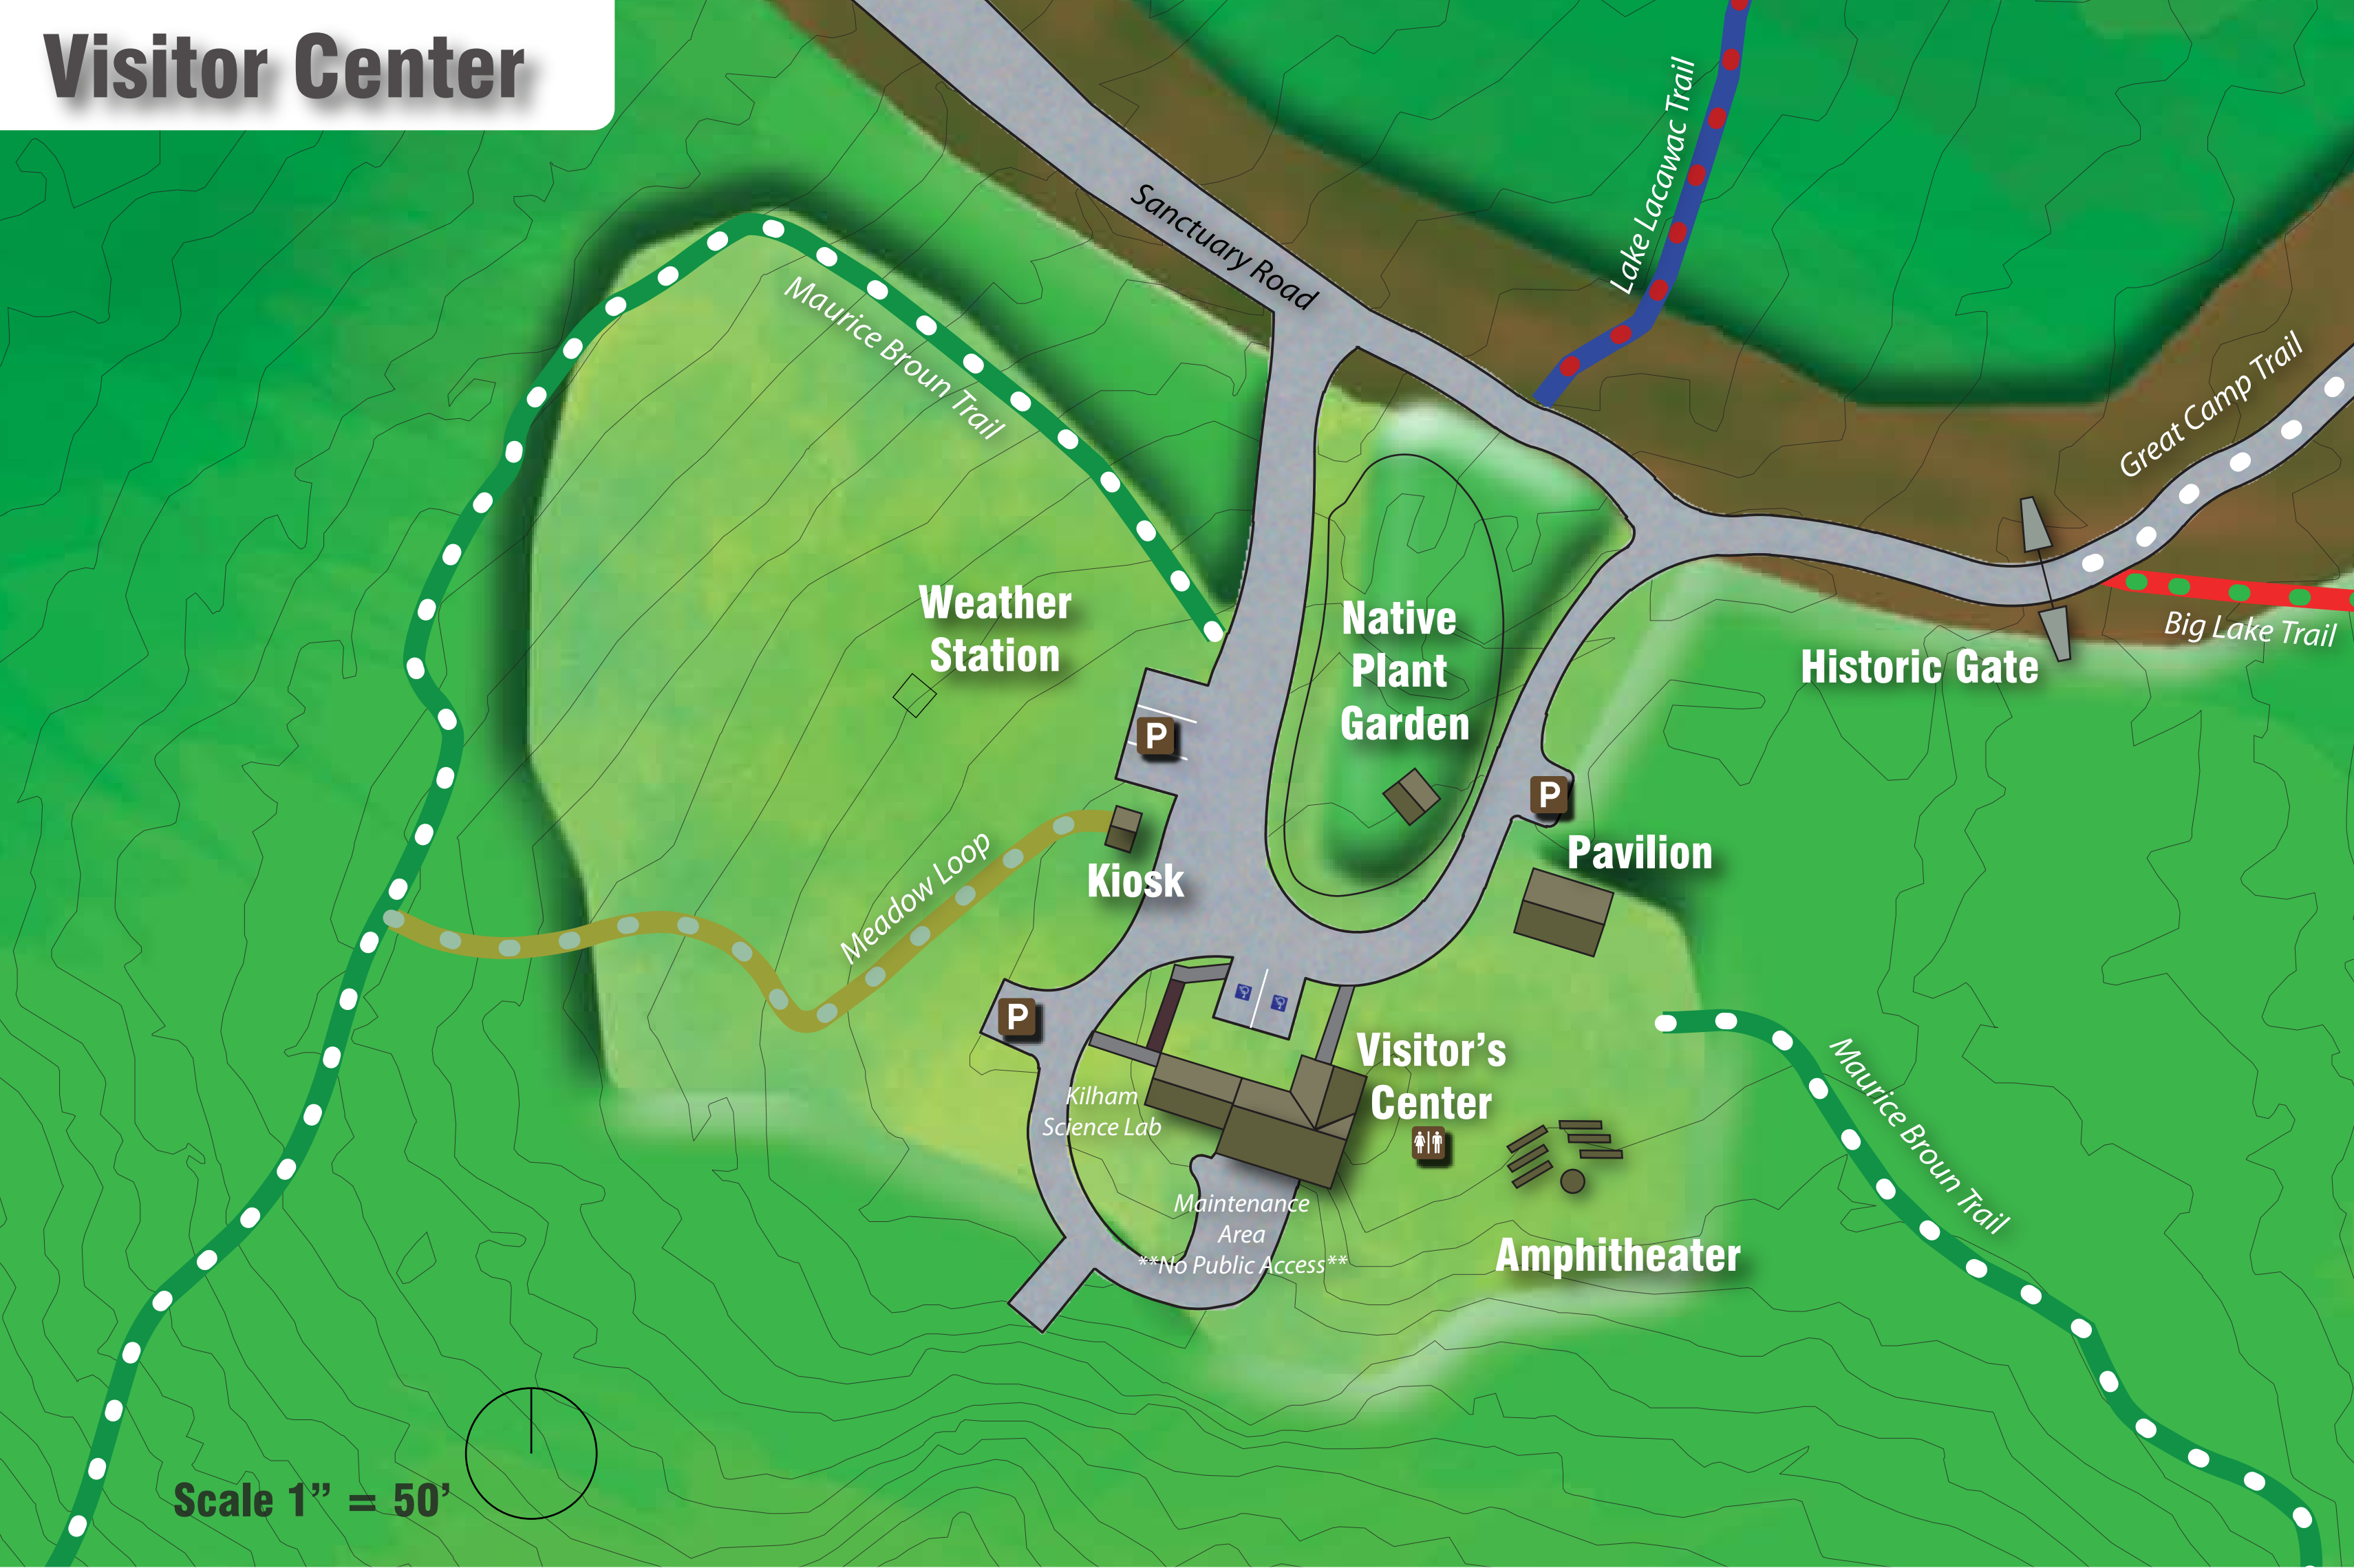

Visitor Center

Scale 1" = 50'

Lakefront

Scale 1" = 100'

		DISTANCE	SURFACE	DIFFICULTY
MB	MAURICE BROUN TRAIL	1.2 MILES	NATURAL	INTERMEDIATE
MB	MAURICE BROUN SPIUR	0.2 MILES	NATURAL	INTERMEDIATE
LL	LAKE LACAWAC TRAIL	1.1 MILES	NATURAL	INTERMEDIATE
LL	LAKE LACAWAC SPIUR	0.1 MILES	NATURAL	BEGINNER
PR	PARTNER RIDGE TRAIL	0.4 MILES	NATURAL	ADVANCED
L	LEDGES TRAIL	0.7 MILES	NATURAL	INTERMEDIATE
BL	BIG LAKE TRAIL	2.9 MILES	GRAVEL	ADVANCED
GC	GREAT CAMP TRAIL*	1.0 MILES	GRAVEL	BEGINNER
O	OSPREY TRAIL	0.2 MILES	NATURAL	BEGINNER
AW	A. WATRES TRAIL	0.2 MILES	NATURAL	BEGINNER
C	CARRIAGE TRAIL	0.2 MILES	NATURAL	BEGINNER
WO	WHITE OAK TRAIL	0.2 MILES	NATURAL	BEGINNER
LF	LAKEFRONT TRAIL	0.1 MILES	NATURAL	BEGINNER
W	WARBLER TRAIL	0.8 MILES	NATURAL	BEGINNER
R	RHODODENDRON TRAIL	0.2 MILES	NATURAL	BEGINNER

*TRAIL ALSO SERVES VEHICLE TRAFFIC, USE CAUTION

- WETLAND AREA
- DECIDUOUS TREE DOMINANT
- CONIFER TREE DOMINANT
- ROAD
- STREAM
- DEER ENCLOSURE

SCALE 1" = 300'