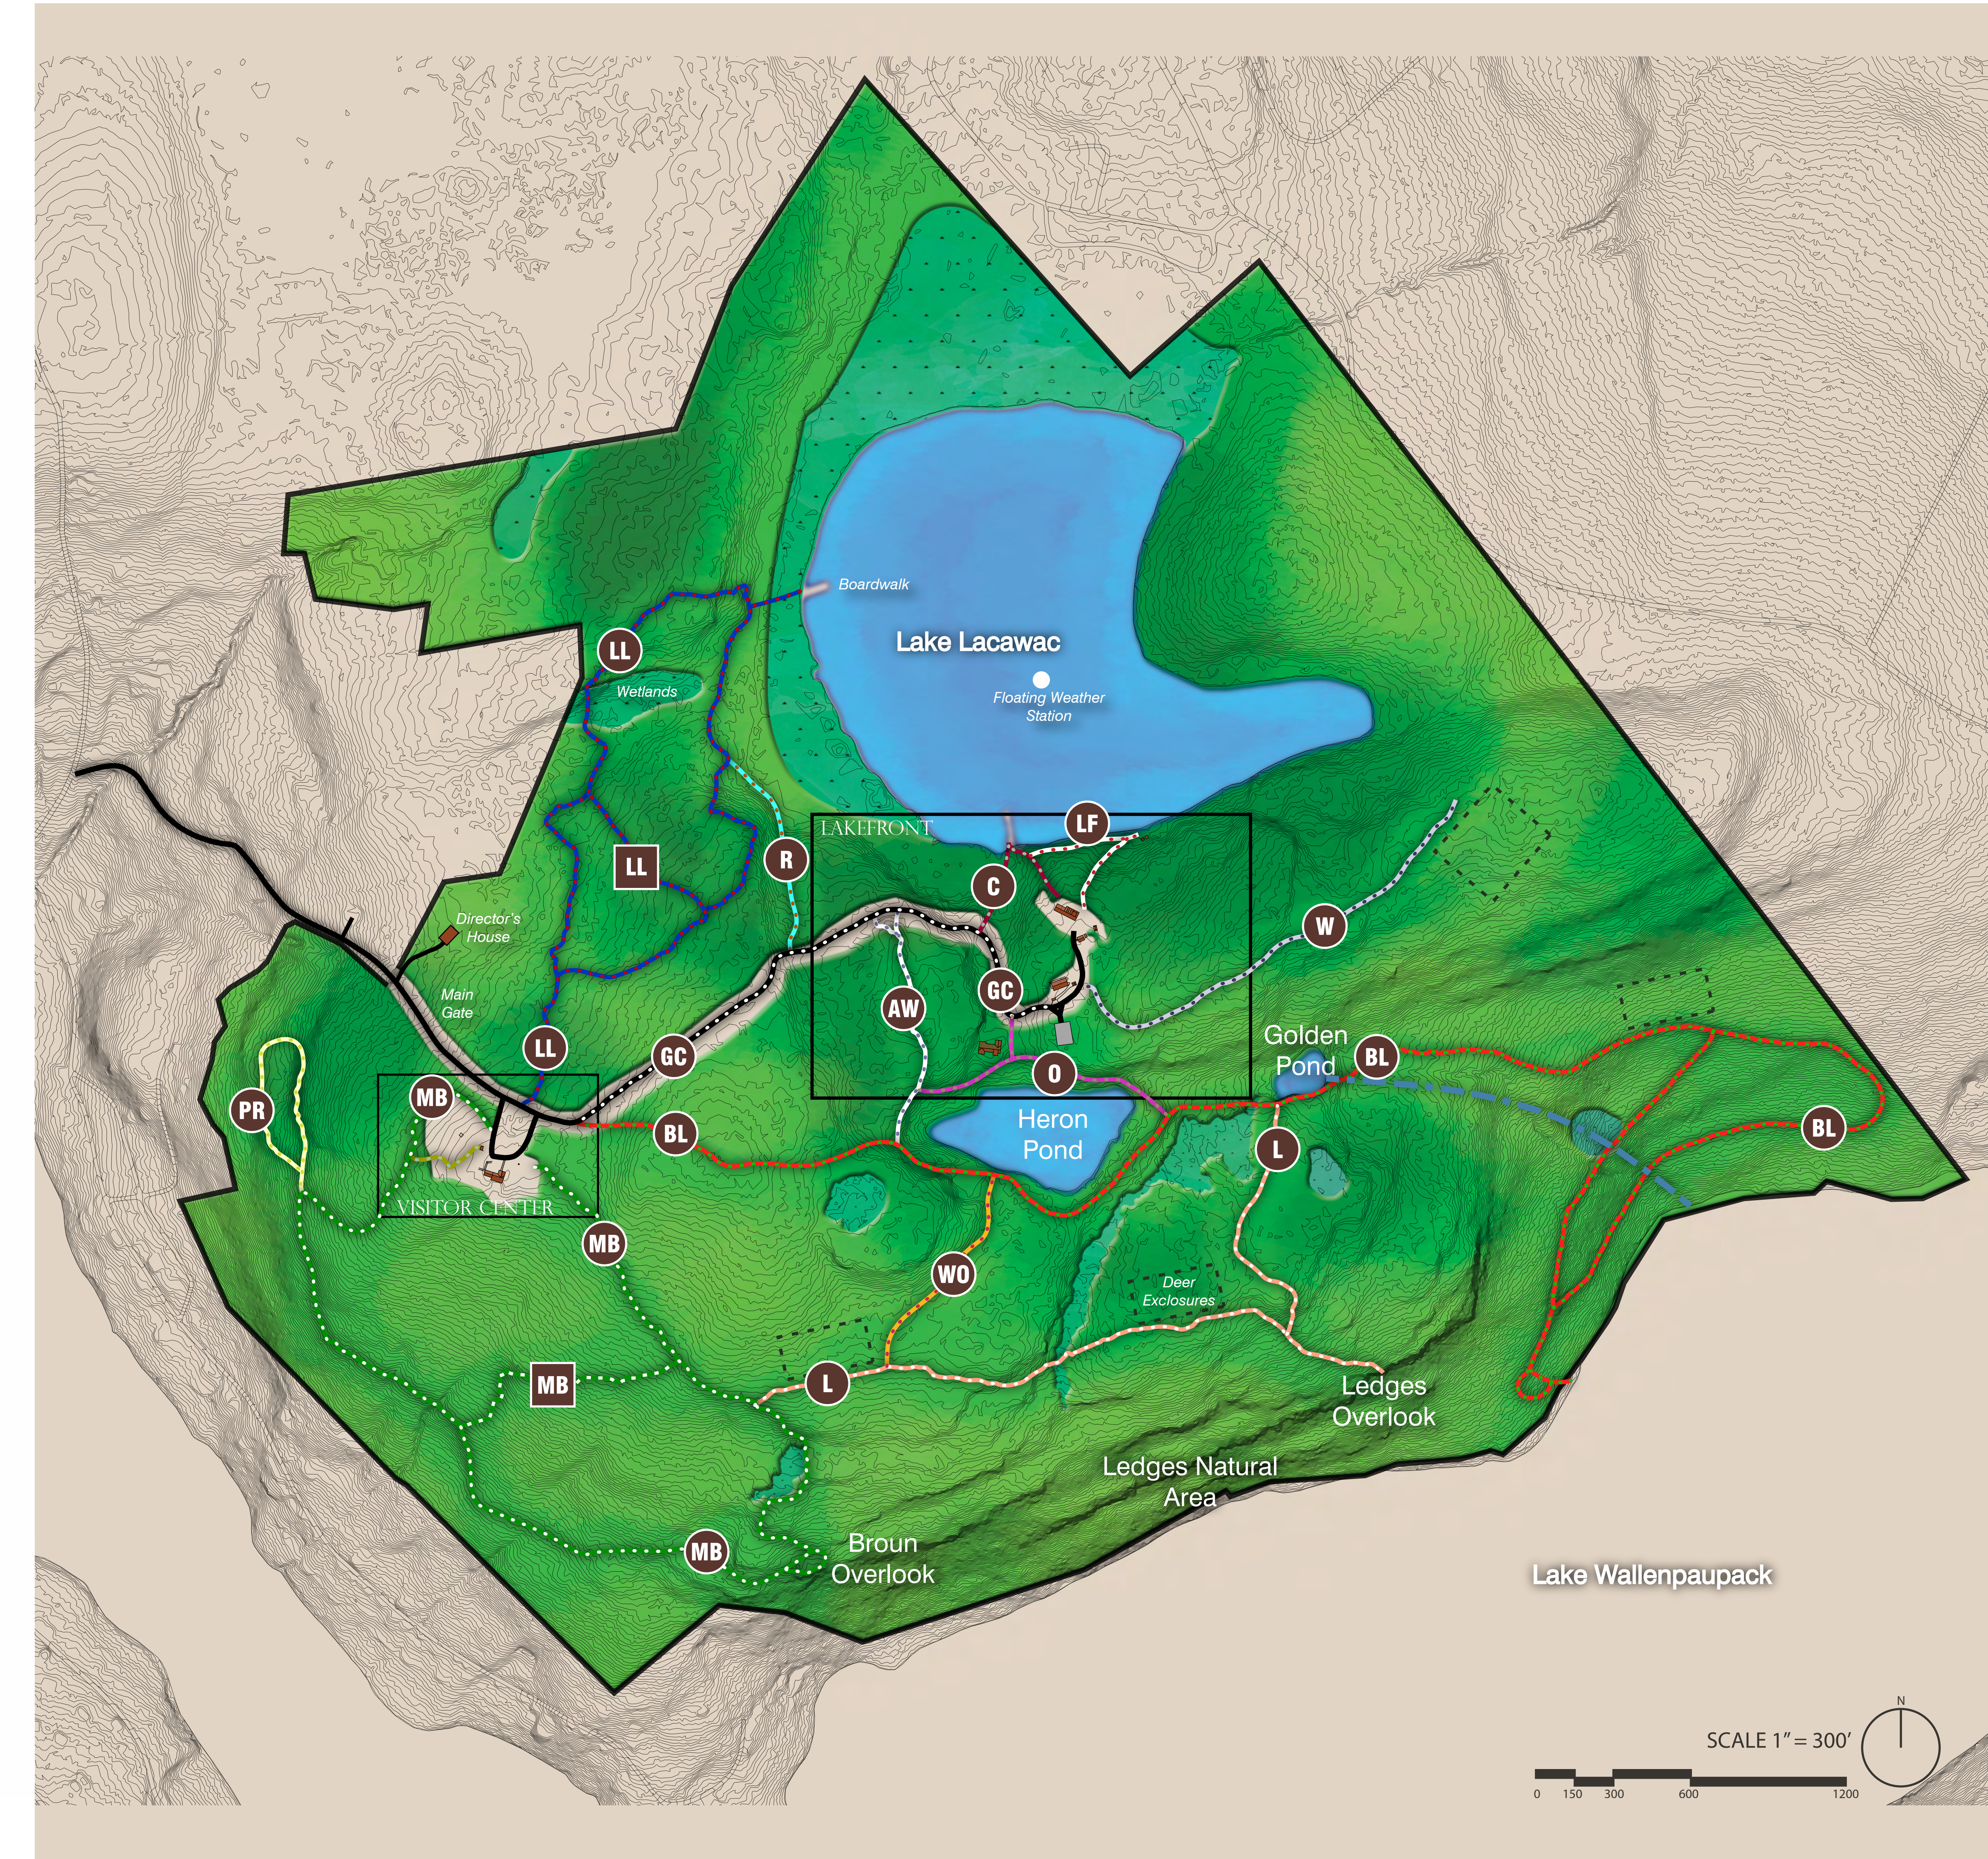

Visitor Center

Scale 1" = 50'

Lakefront

Scale 1" = 100'

		DISTANCE	SURFACE	DIFFICULTY
MB	MAURICE BROUN TRAIL	1.2 MILES	NATURAL	INTERMEDIATE
MB	MAURICE BROUN SPIUR	0.2 MILES	NATURAL	INTERMEDIATE
LL	LAKE LACAWAC TRAIL	1.1 MILES	NATURAL	INTERMEDIATE
LL	LAKE LACAWAC SPIUR	0.1 MILES	NATURAL	BEGINNER
PR	PARTNER RIDGE TRAIL	0.4 MILES	NATURAL	ADVANCED
L	LEDGES TRAIL	0.7 MILES	NATURAL	INTERMEDIATE
BL	BIG LAKE TRAIL	2.9 MILES	GRAVEL	ADVANCED
GC	GREAT CAMP TRAIL*	1.0 MILES	GRAVEL	BEGINNER
O	OSPREY TRAIL	0.2 MILES	NATURAL	BEGINNER
AW	A. WATRES TRAIL	0.2 MILES	NATURAL	BEGINNER
C	CARRIAGE TRAIL	0.2 MILES	NATURAL	BEGINNER
WO	WHITE OAK TRAIL	0.2 MILES	NATURAL	BEGINNER
LF	LAKEFRONT TRAIL	0.1 MILES	NATURAL	BEGINNER
W	WARBLER TRAIL	0.8 MILES	NATURAL	BEGINNER
R	RHODODENDRON TRAIL	0.2 MILES	NATURAL	BEGINNER

*TRAIL ALSO SERVES VEHICLE TRAFFIC, USE CAUTION

- WETLAND AREA
- DECIDUOUS TREE DOMINANT
- CONIFER TREE DOMINANT
- ROAD
- STREAM
- DEER ENCLOSURE

SCALE 1" = 300'