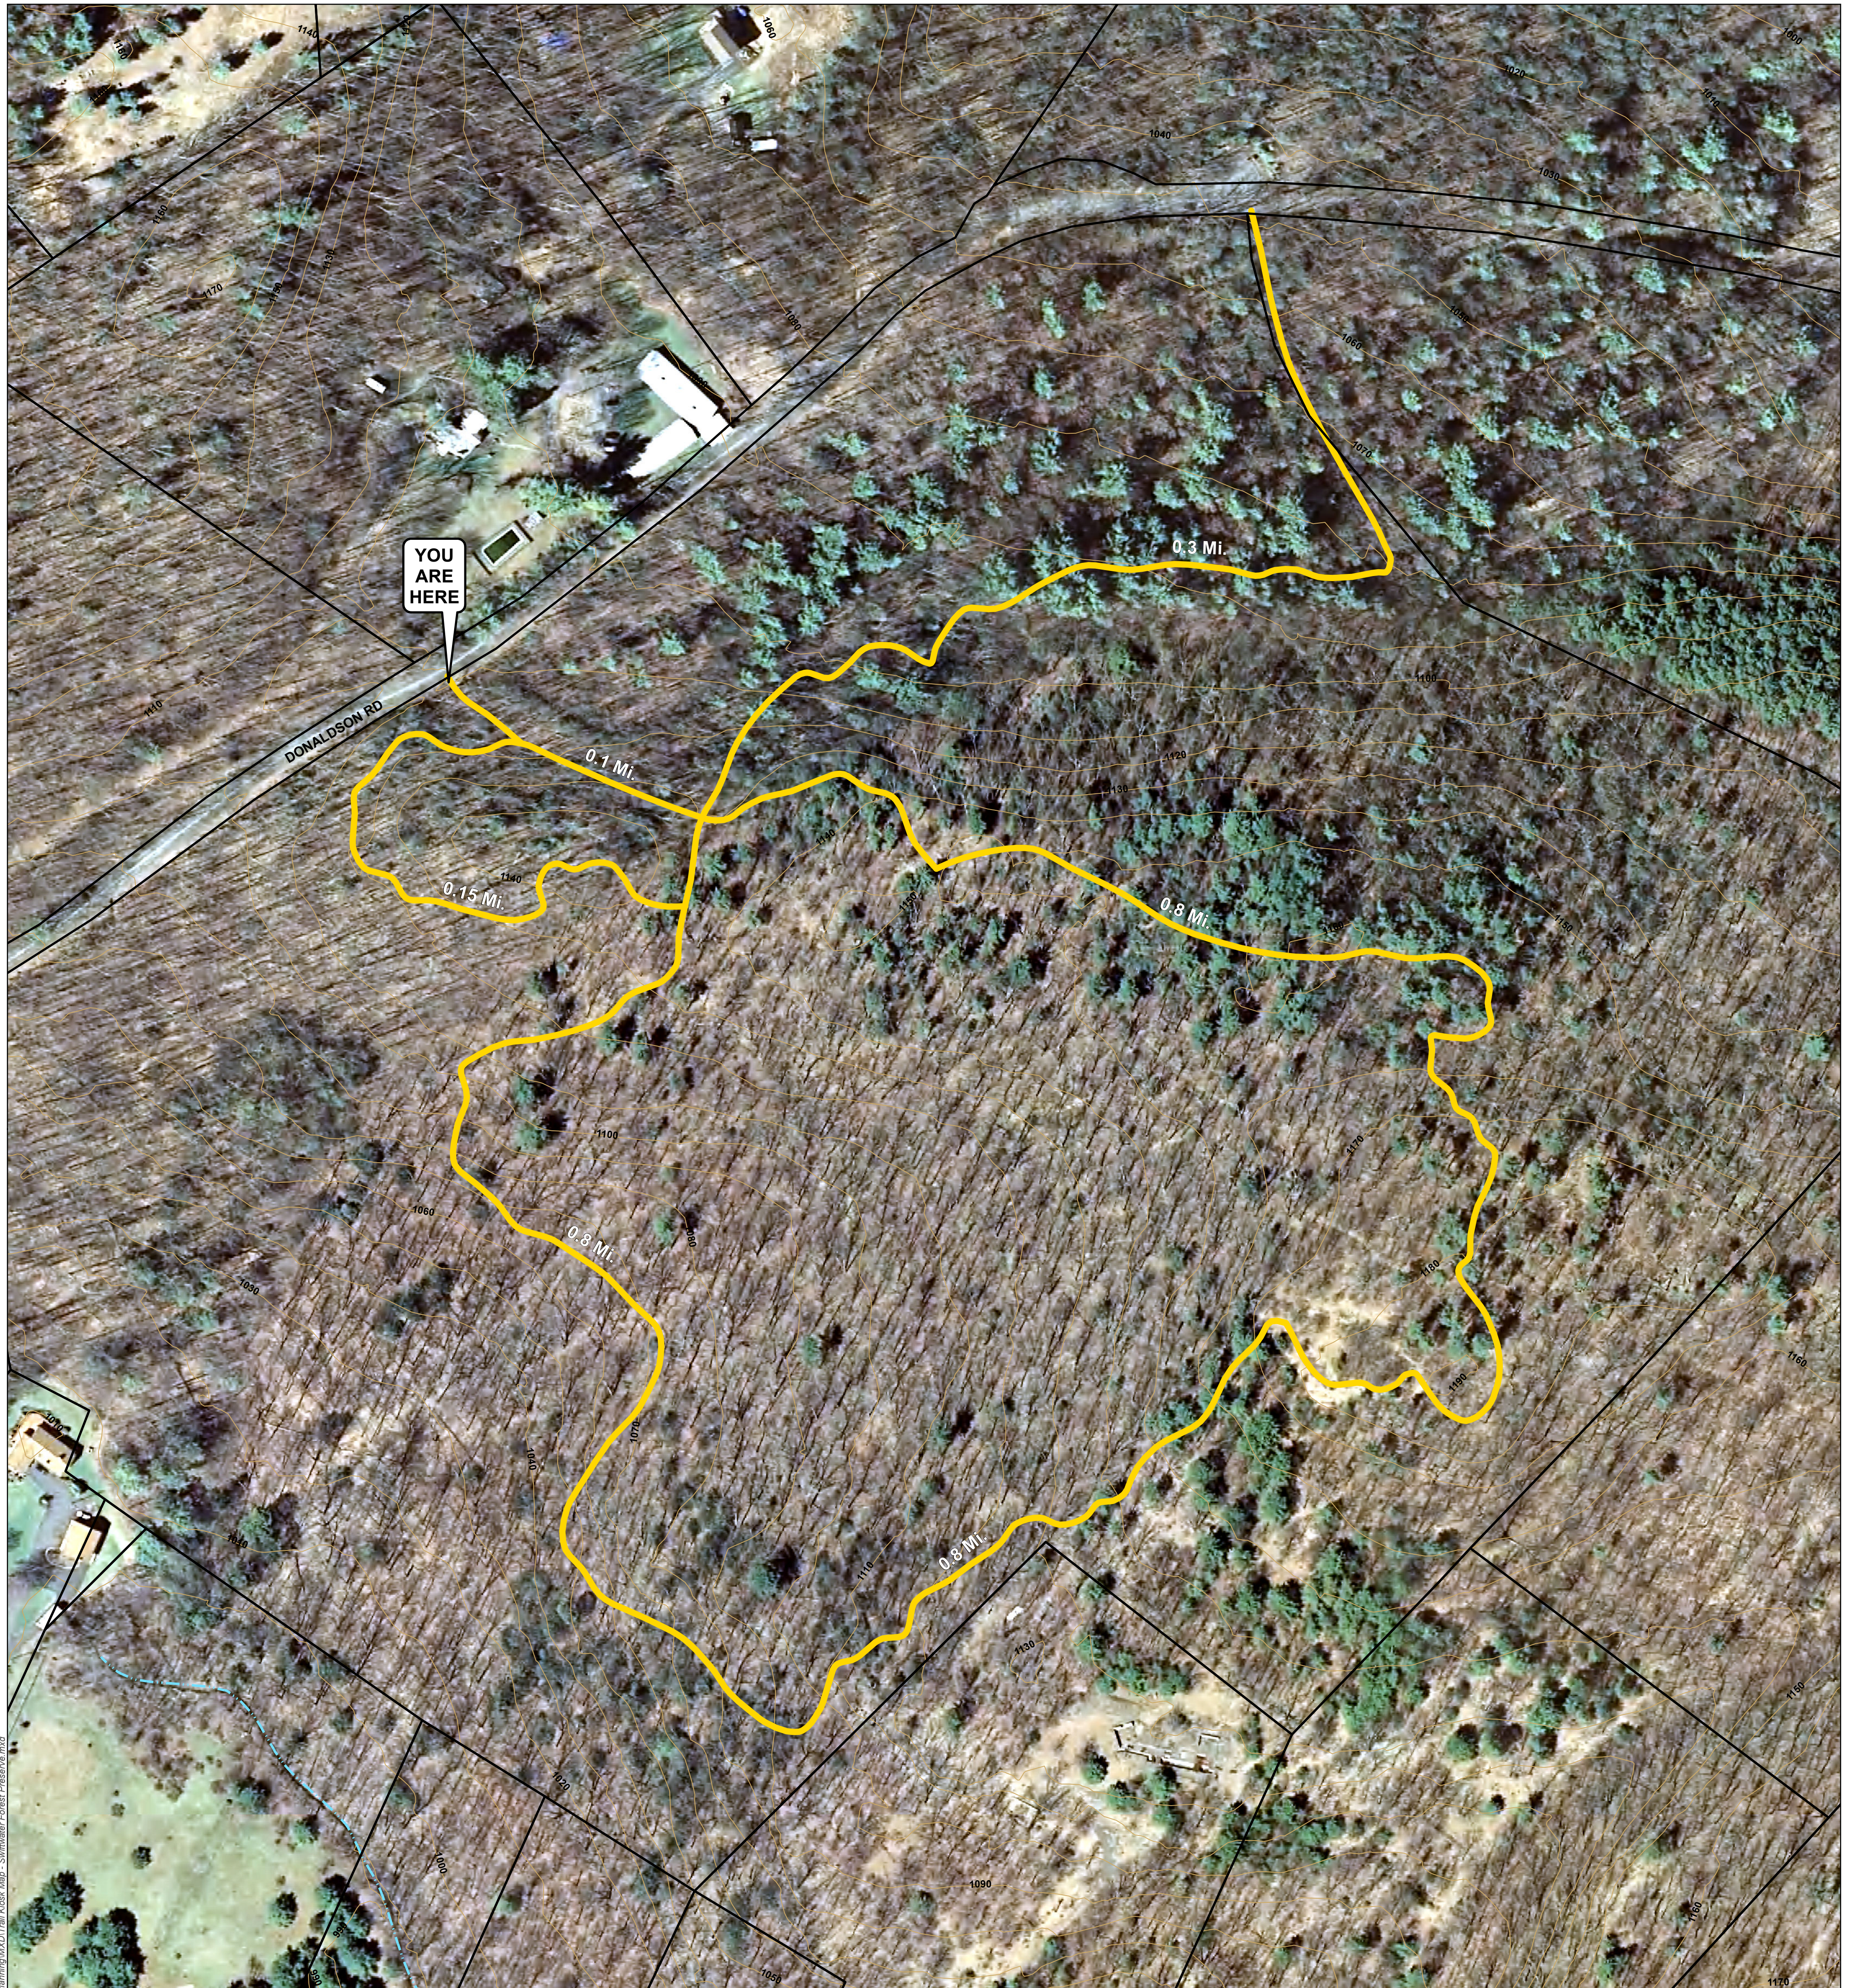

SWIFTWATER FOREST PRESERVE TRAIL MAP

Map Key

-  Single Track Footpath
-  ADA Accessible
-  Stream
-  10ft Contour
-  Parcel Boundary (Not Verified)

Trail Mileage

Total..... 1.35 Miles
 Outer Loop..... 1.05 Miles
 ADA Accessible..... 0.0 Miles