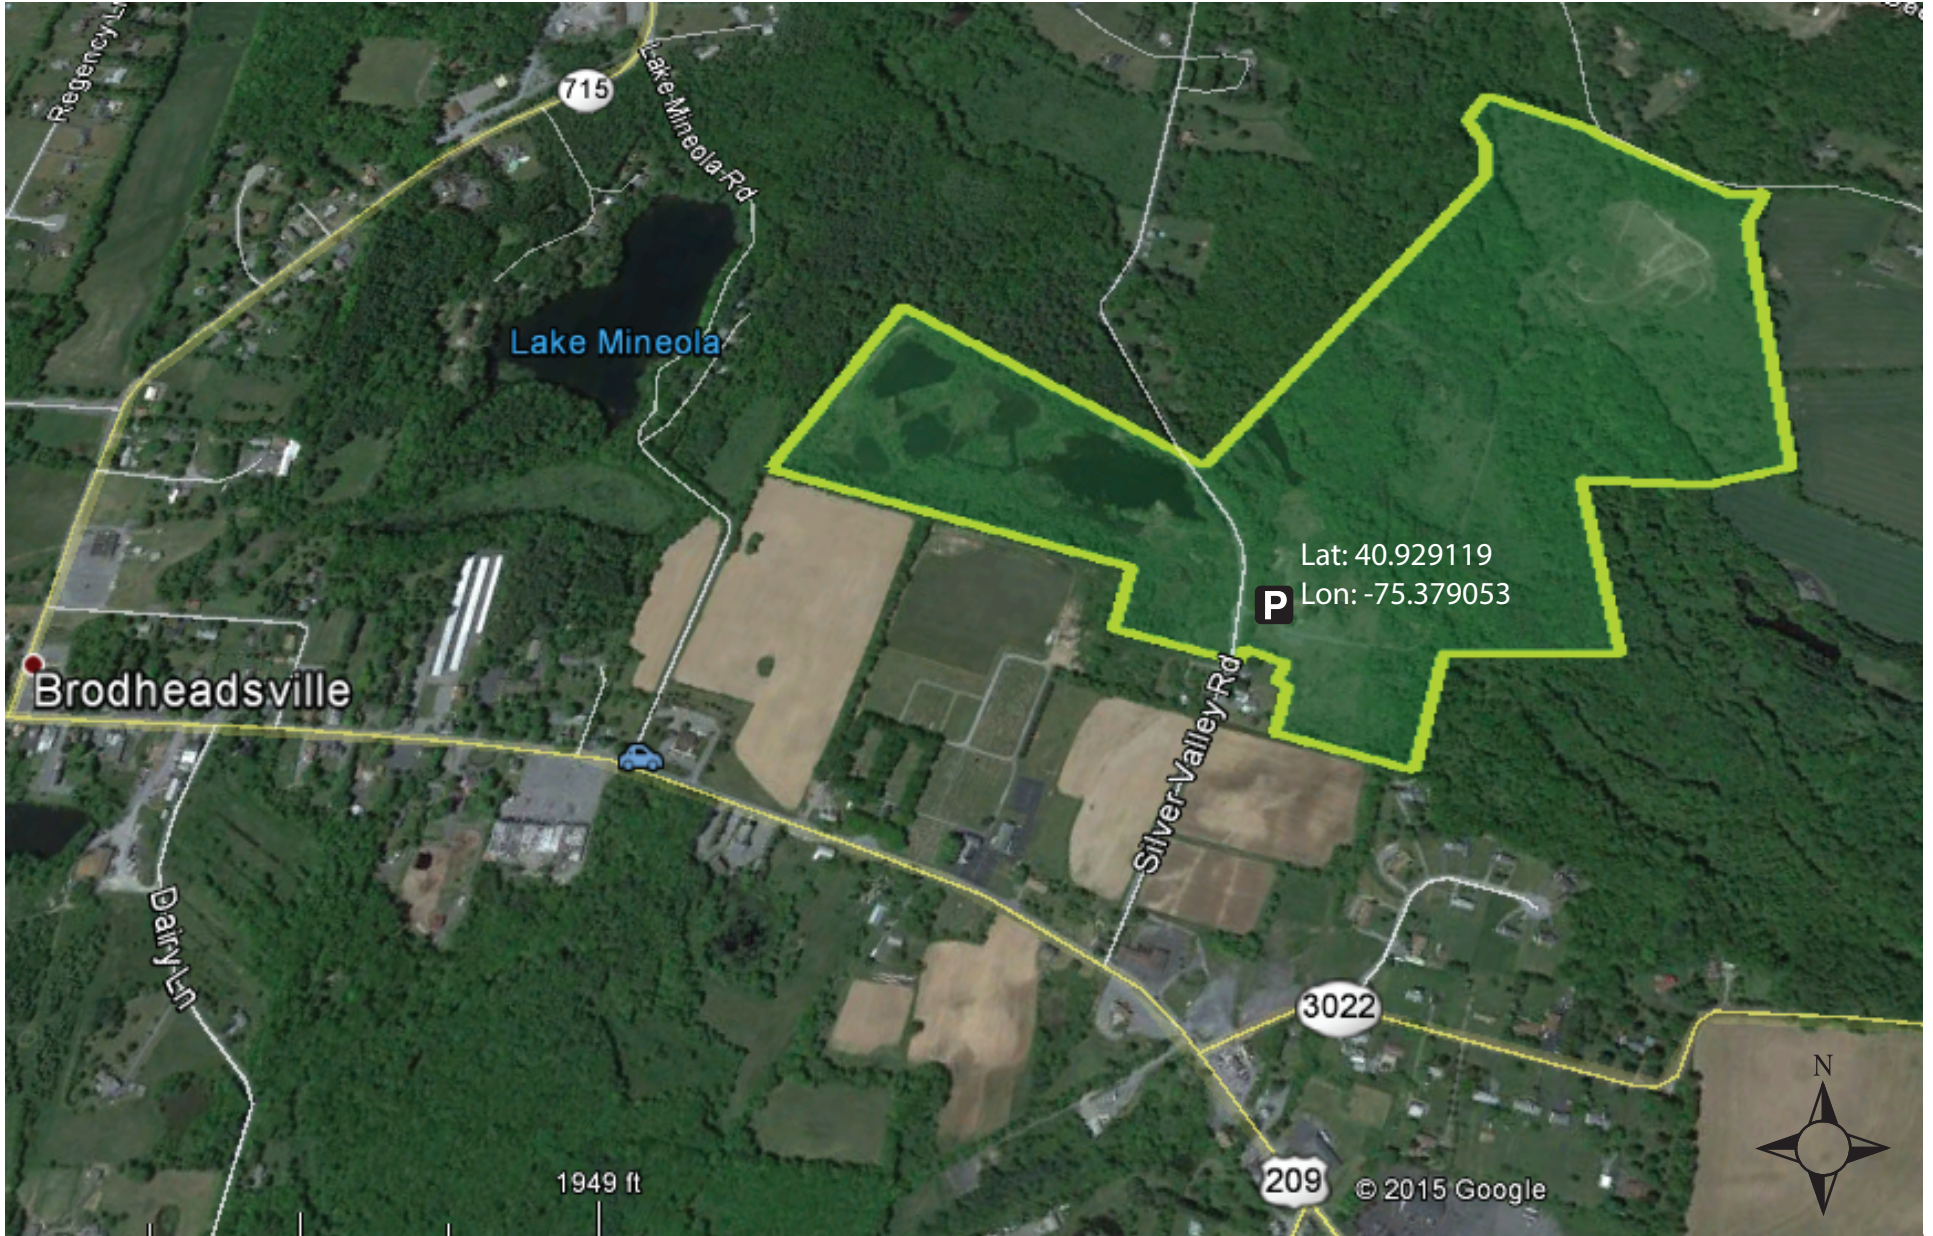

Chestnuthill Township Open Space Silver Valley Road Property

Total Property Acreage: 109

	Property Boundry
	Parking