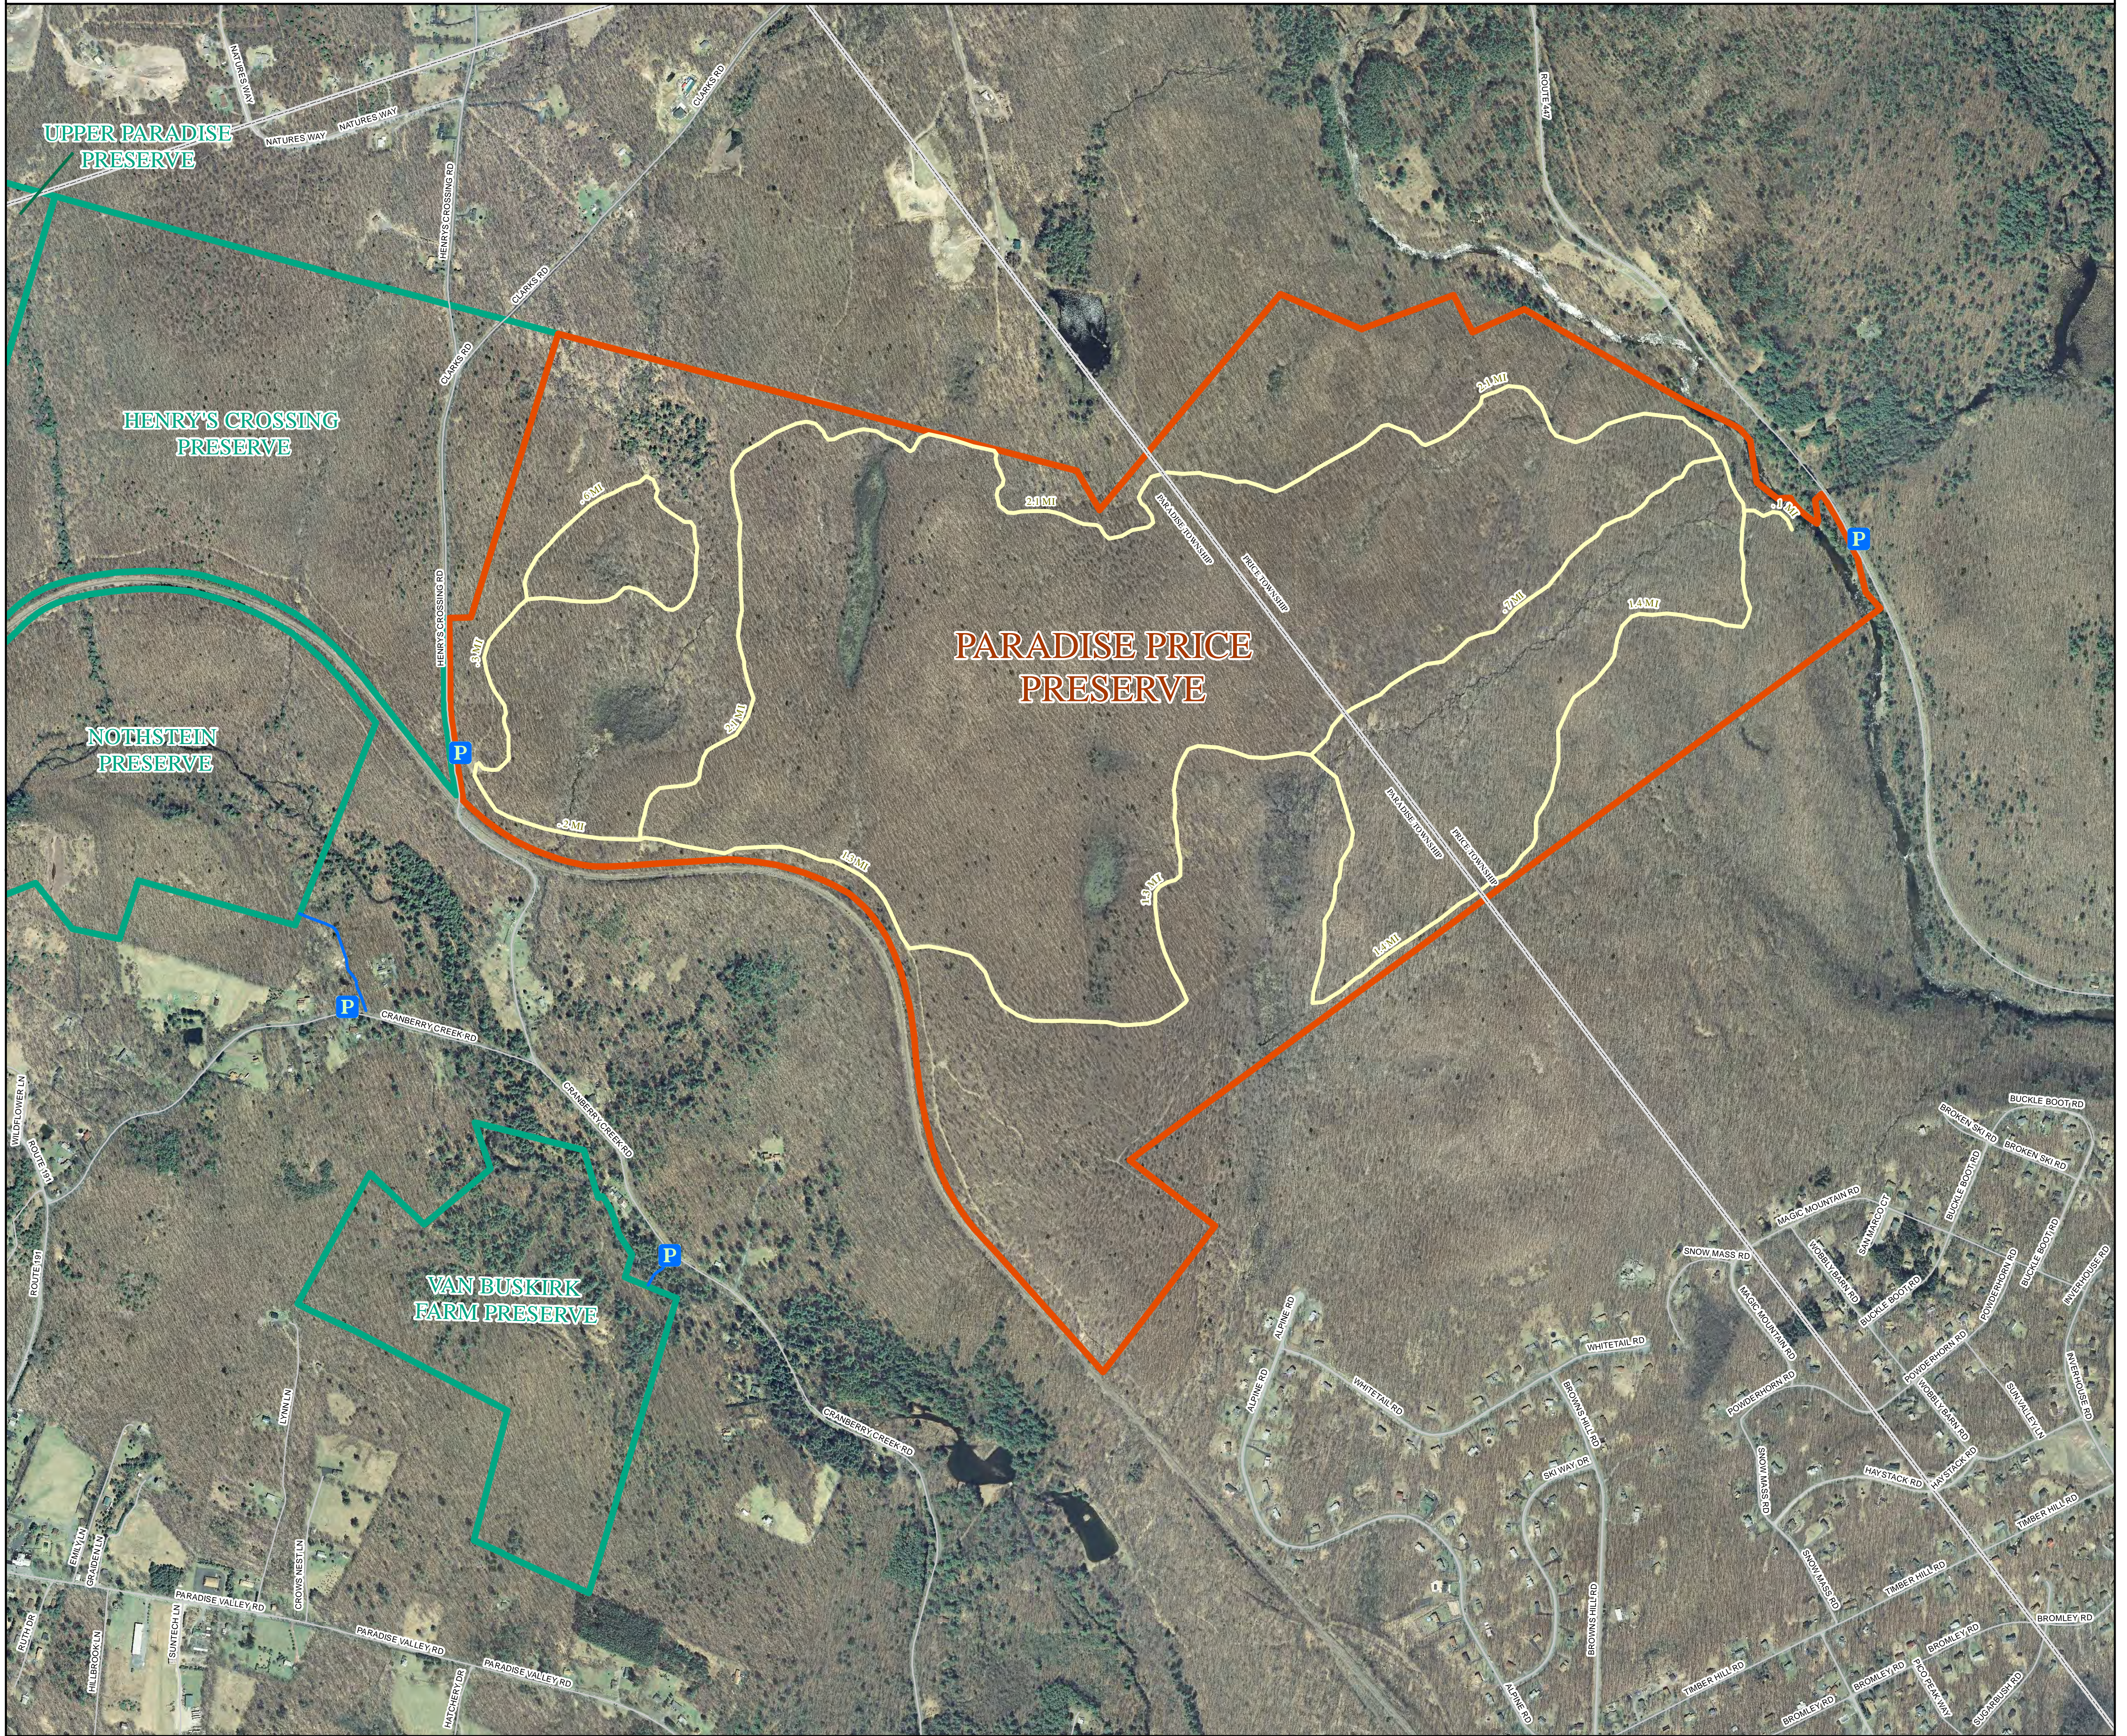

PARADISE PRICE PRESERVE

PARADISE TOWNSHIP & PRICE TOWNSHIP - MONROE COUNTY - PENNSYLVANIA

1 inch = 500 feet

LEGEND	
	Parking
	Preserve Trails 6.7 MI
	Access Trail
	Road Centerlines
	Monroe County Municipal Boundaries
	Paradise Price Preserve
	Nature Preserve