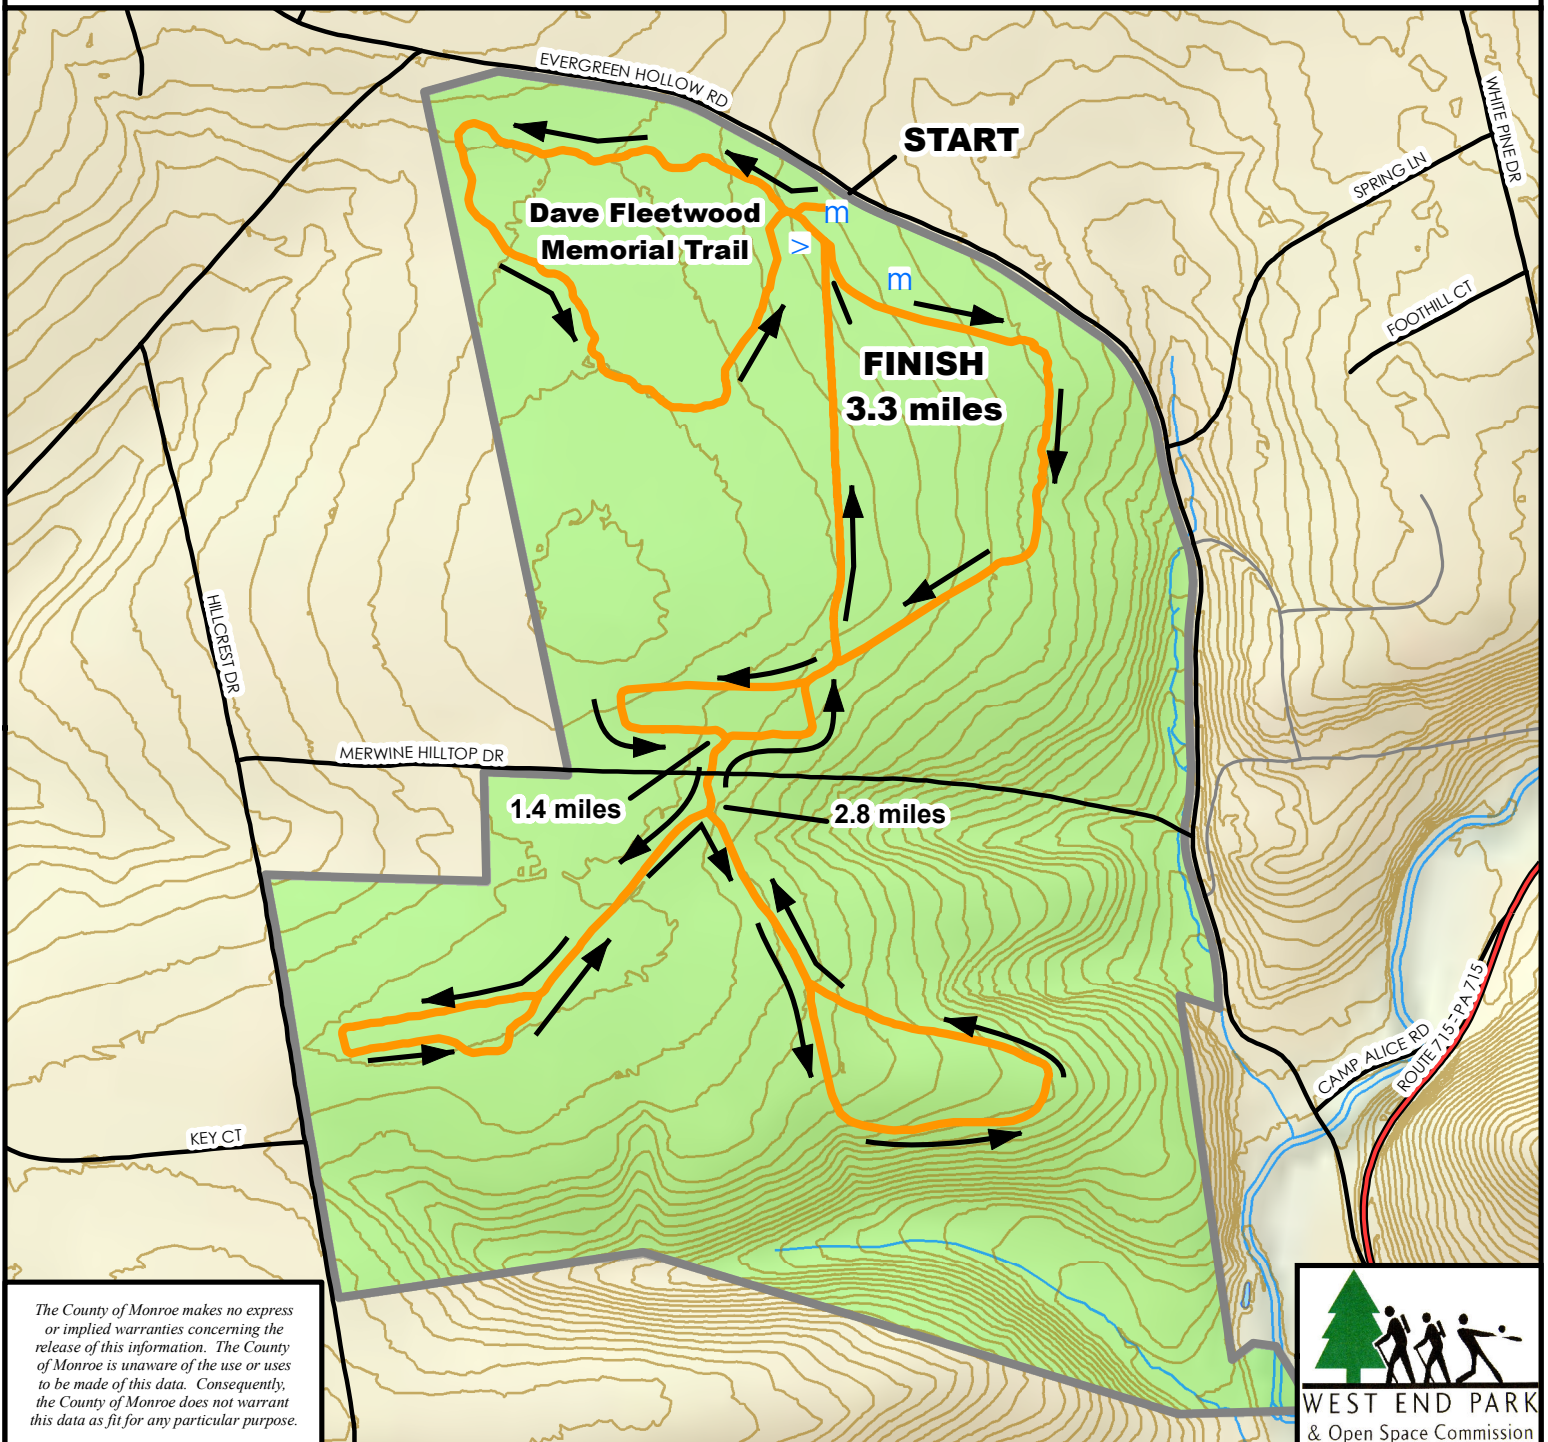

DAVE FLEETWOOD MEMORIAL TRAIL RUN & LEISURE WALK

WEST END REGIONAL PARK
CHESTNUTHILL TOWNSHIP, MONROE COUNTY, PENNSYLVANIA

The County of Monroe makes no express or implied warranties concerning the release of this information. The County of Monroe is unaware of the use or uses to be made of this data. Consequently, the County of Monroe does not warrant this data as fit for any particular purpose.

LEGEND

-  West End Regional Park Trails
-  Elevation Contours (10 ft.)
-  West End Regional Park

www.monroecountypa.gov

PREPARED BY

Monroe County
Planning Commission

1 Quaker Plaza, Room 106
Stroudsburg, PA 18360
(570) 517-3100
mcp@monroecountypa.gov