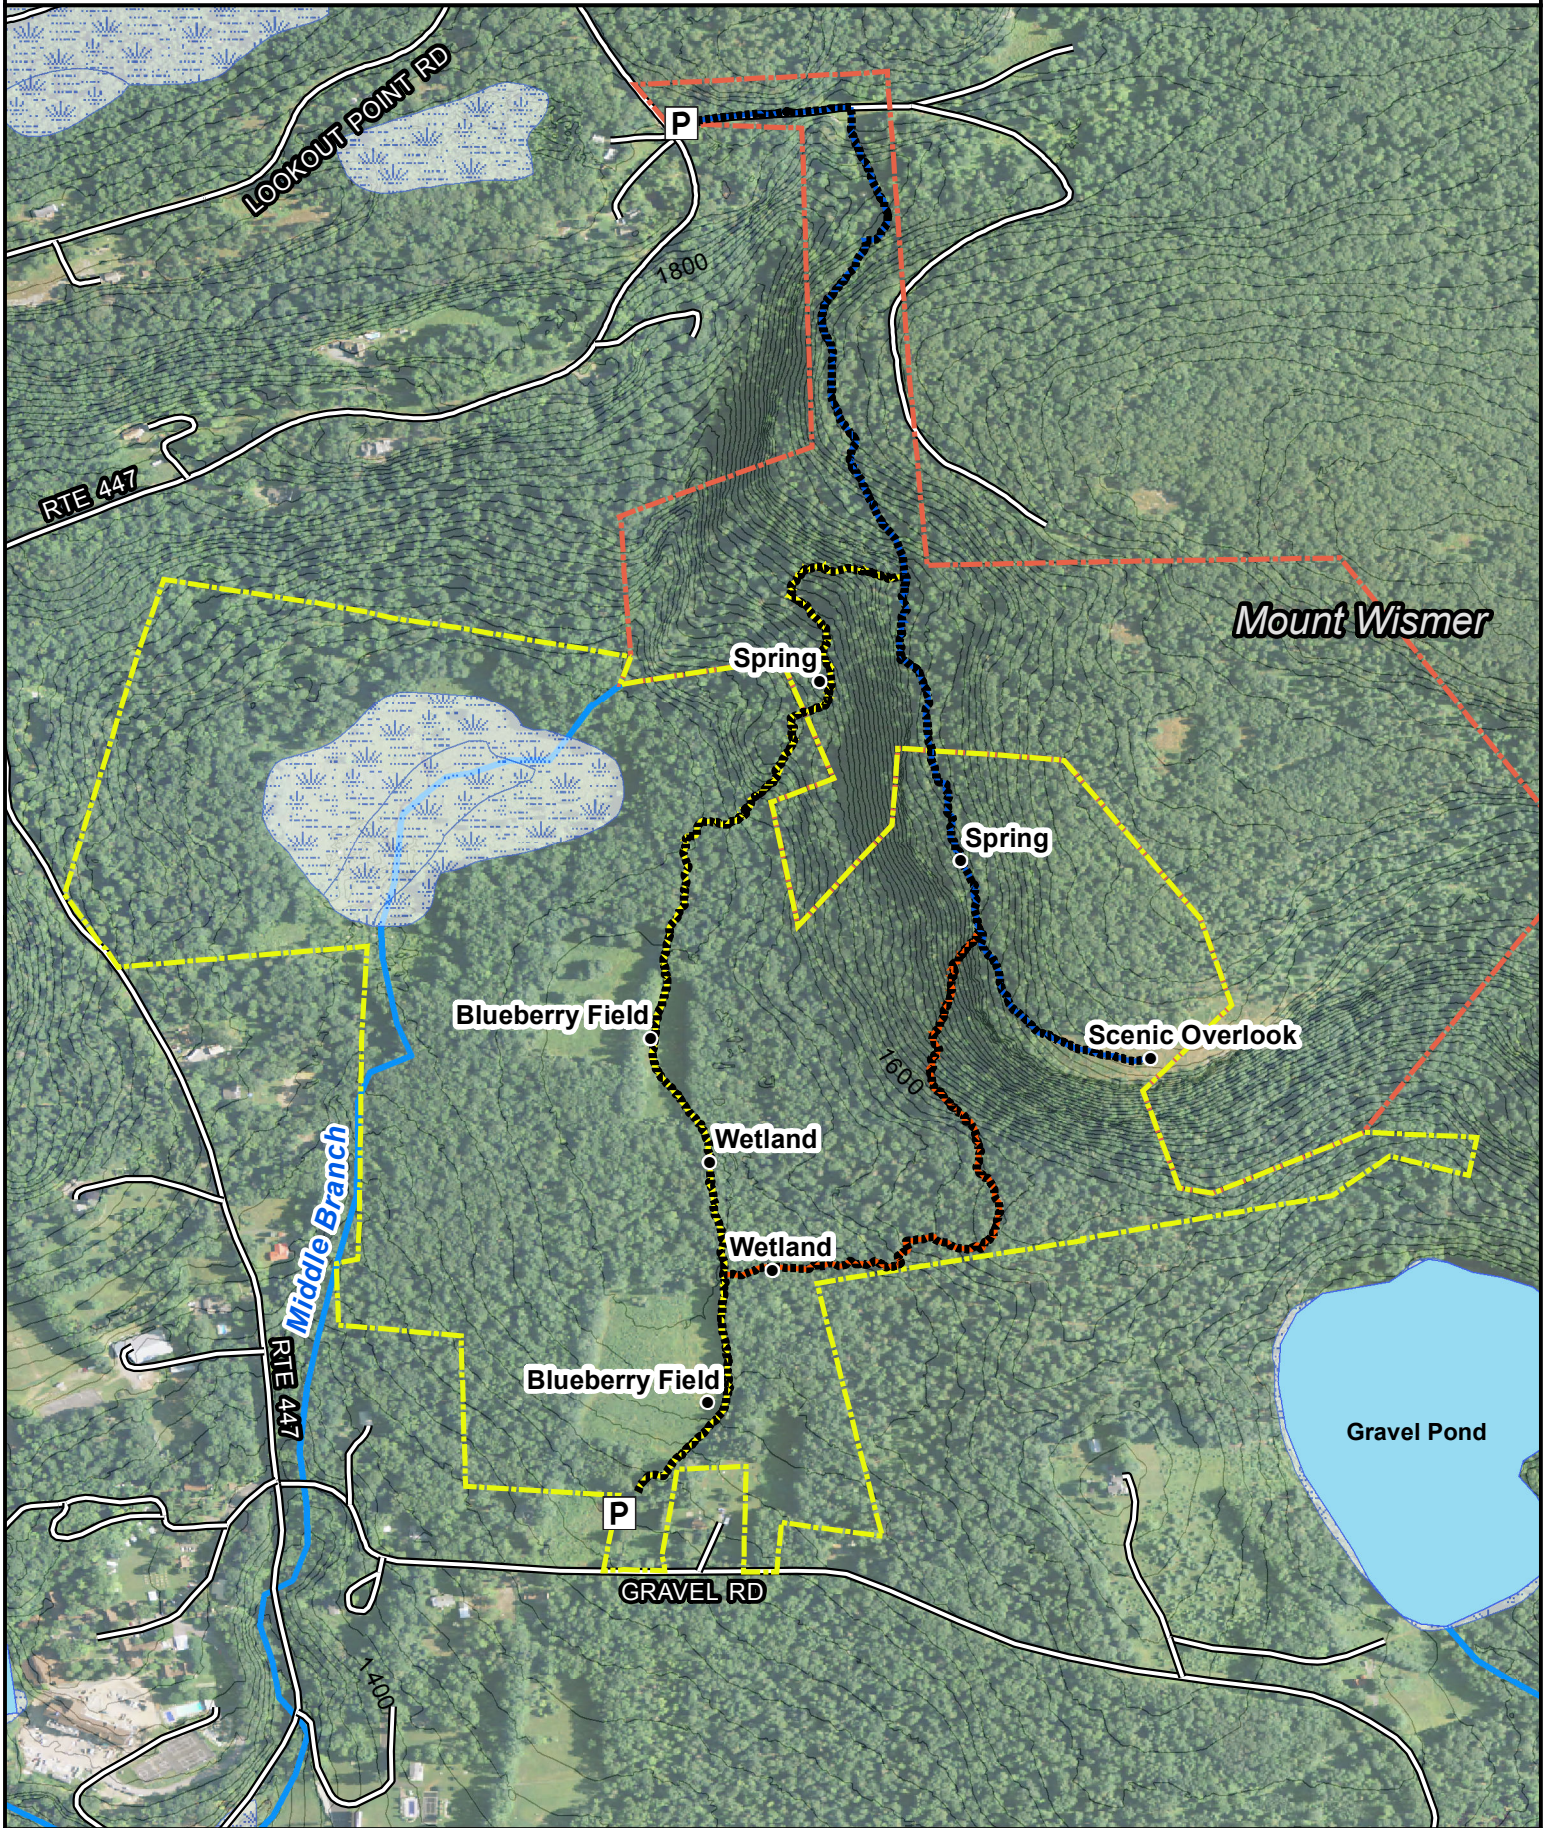

Mt. Wismer and Gravel Family Nature Preserves

Barrett Township - Monroe County - Pennsylvania

- Blue Hiking Trail
- Red Hiking Trail
- Yellow Hiking Trail
- Gravel Nature Preserve
- Mt. Wismer Preserve
- Contours
- Parking Area
- Roads
- Waterbodies
- Wetlands
- Streams