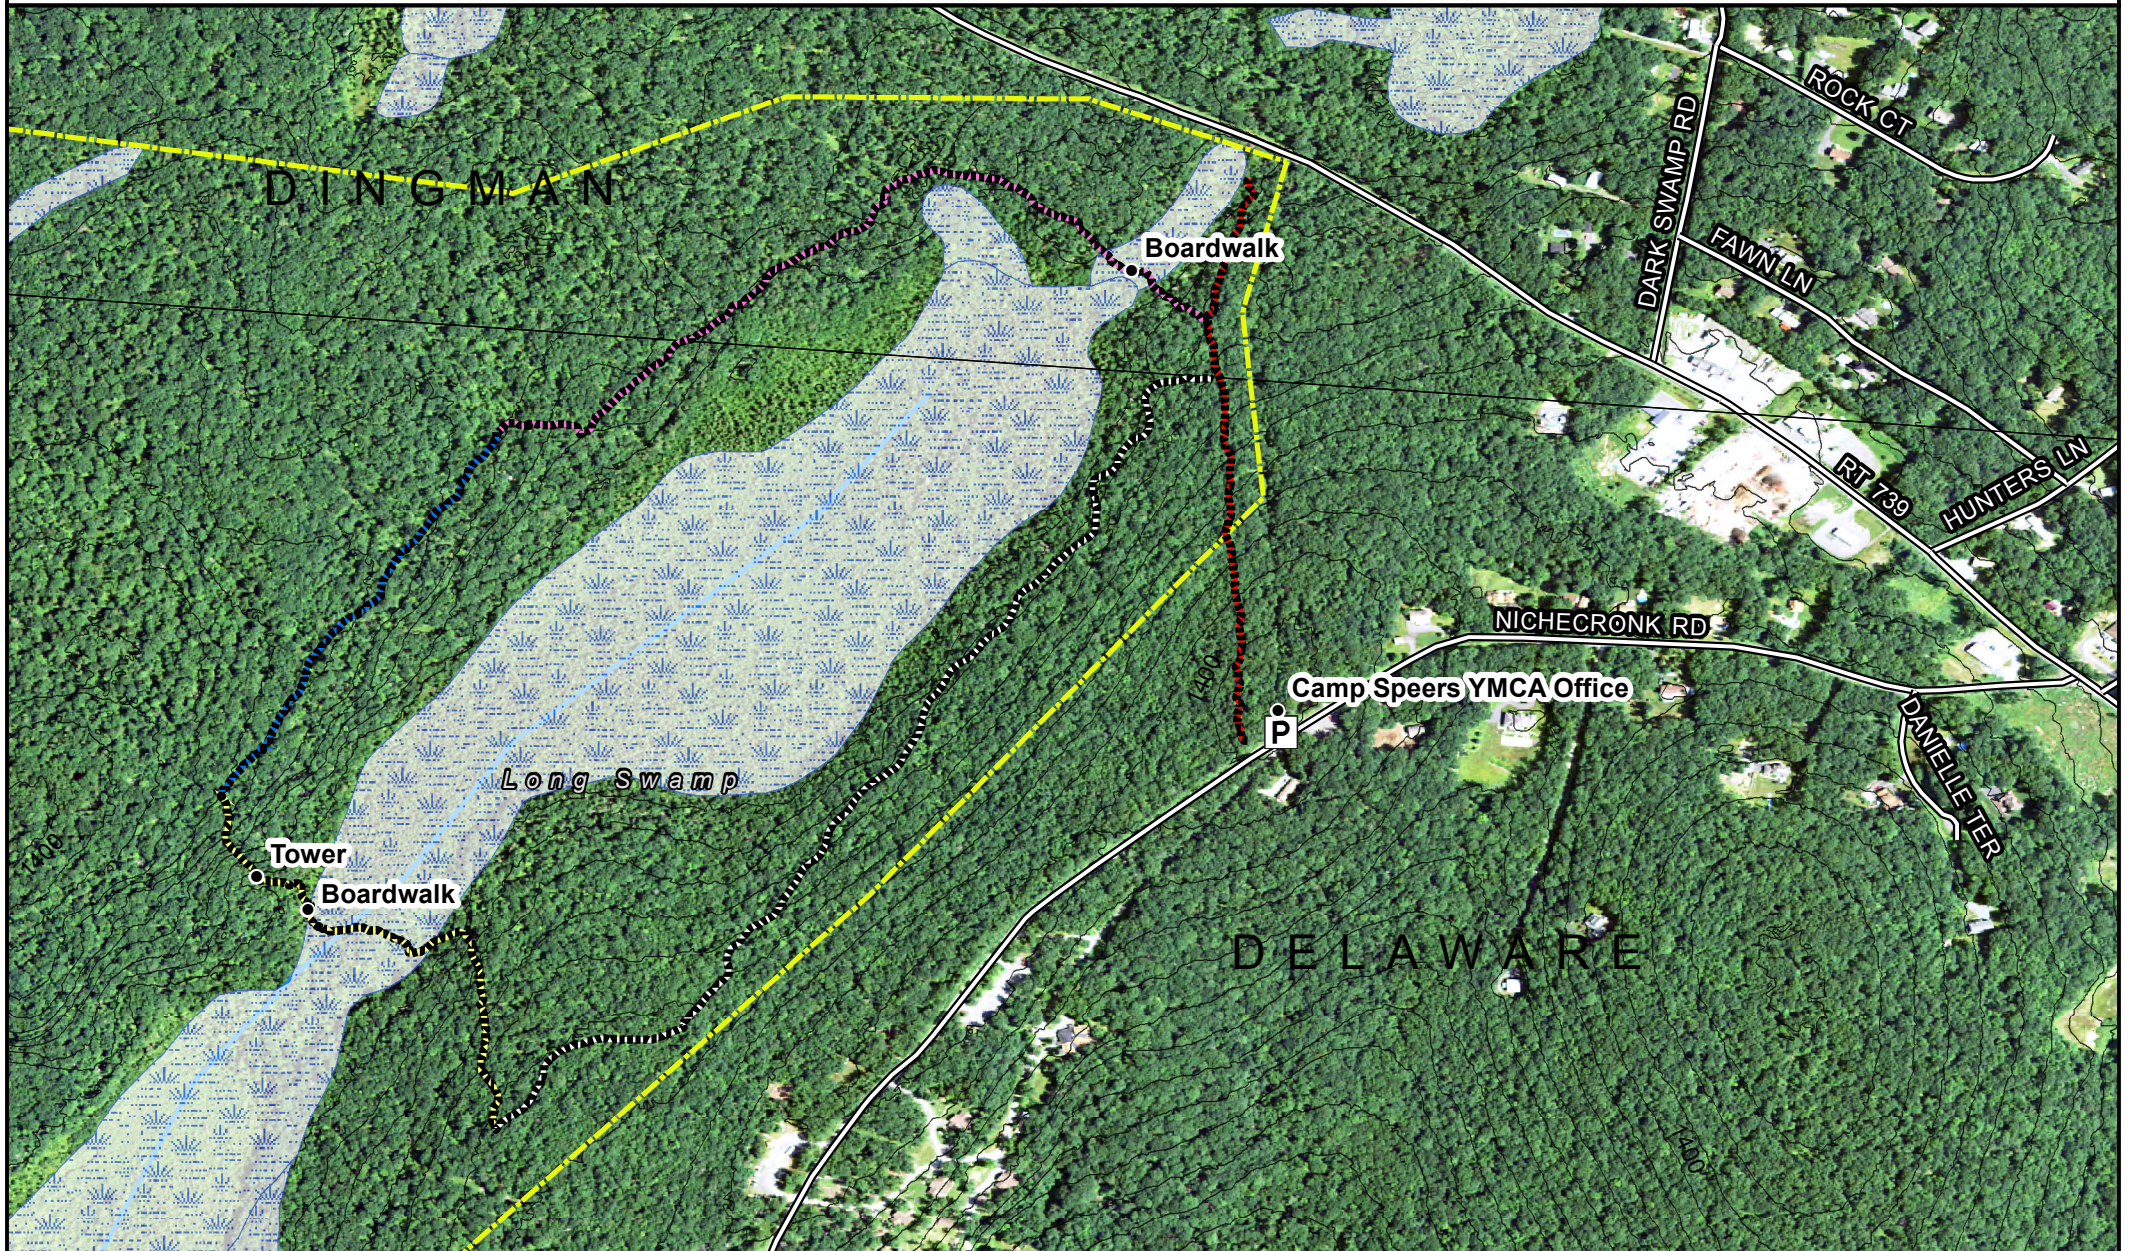

Delaware Highlands Conservancy - Long Swamp Easement

Delaware/Dingman Townships - Pike County - Pennsylvania

- | | | |
|---|---|---|
| <ul style="list-style-type: none"> Bog Trail Hideaway Loop Holiday Hill Lower Deer Run Northern Crossing | <ul style="list-style-type: none"> Easement Boundary P Parking Municipalities Wetlands | <ul style="list-style-type: none"> Streams Waterbodies Roads Contours |
|---|---|---|