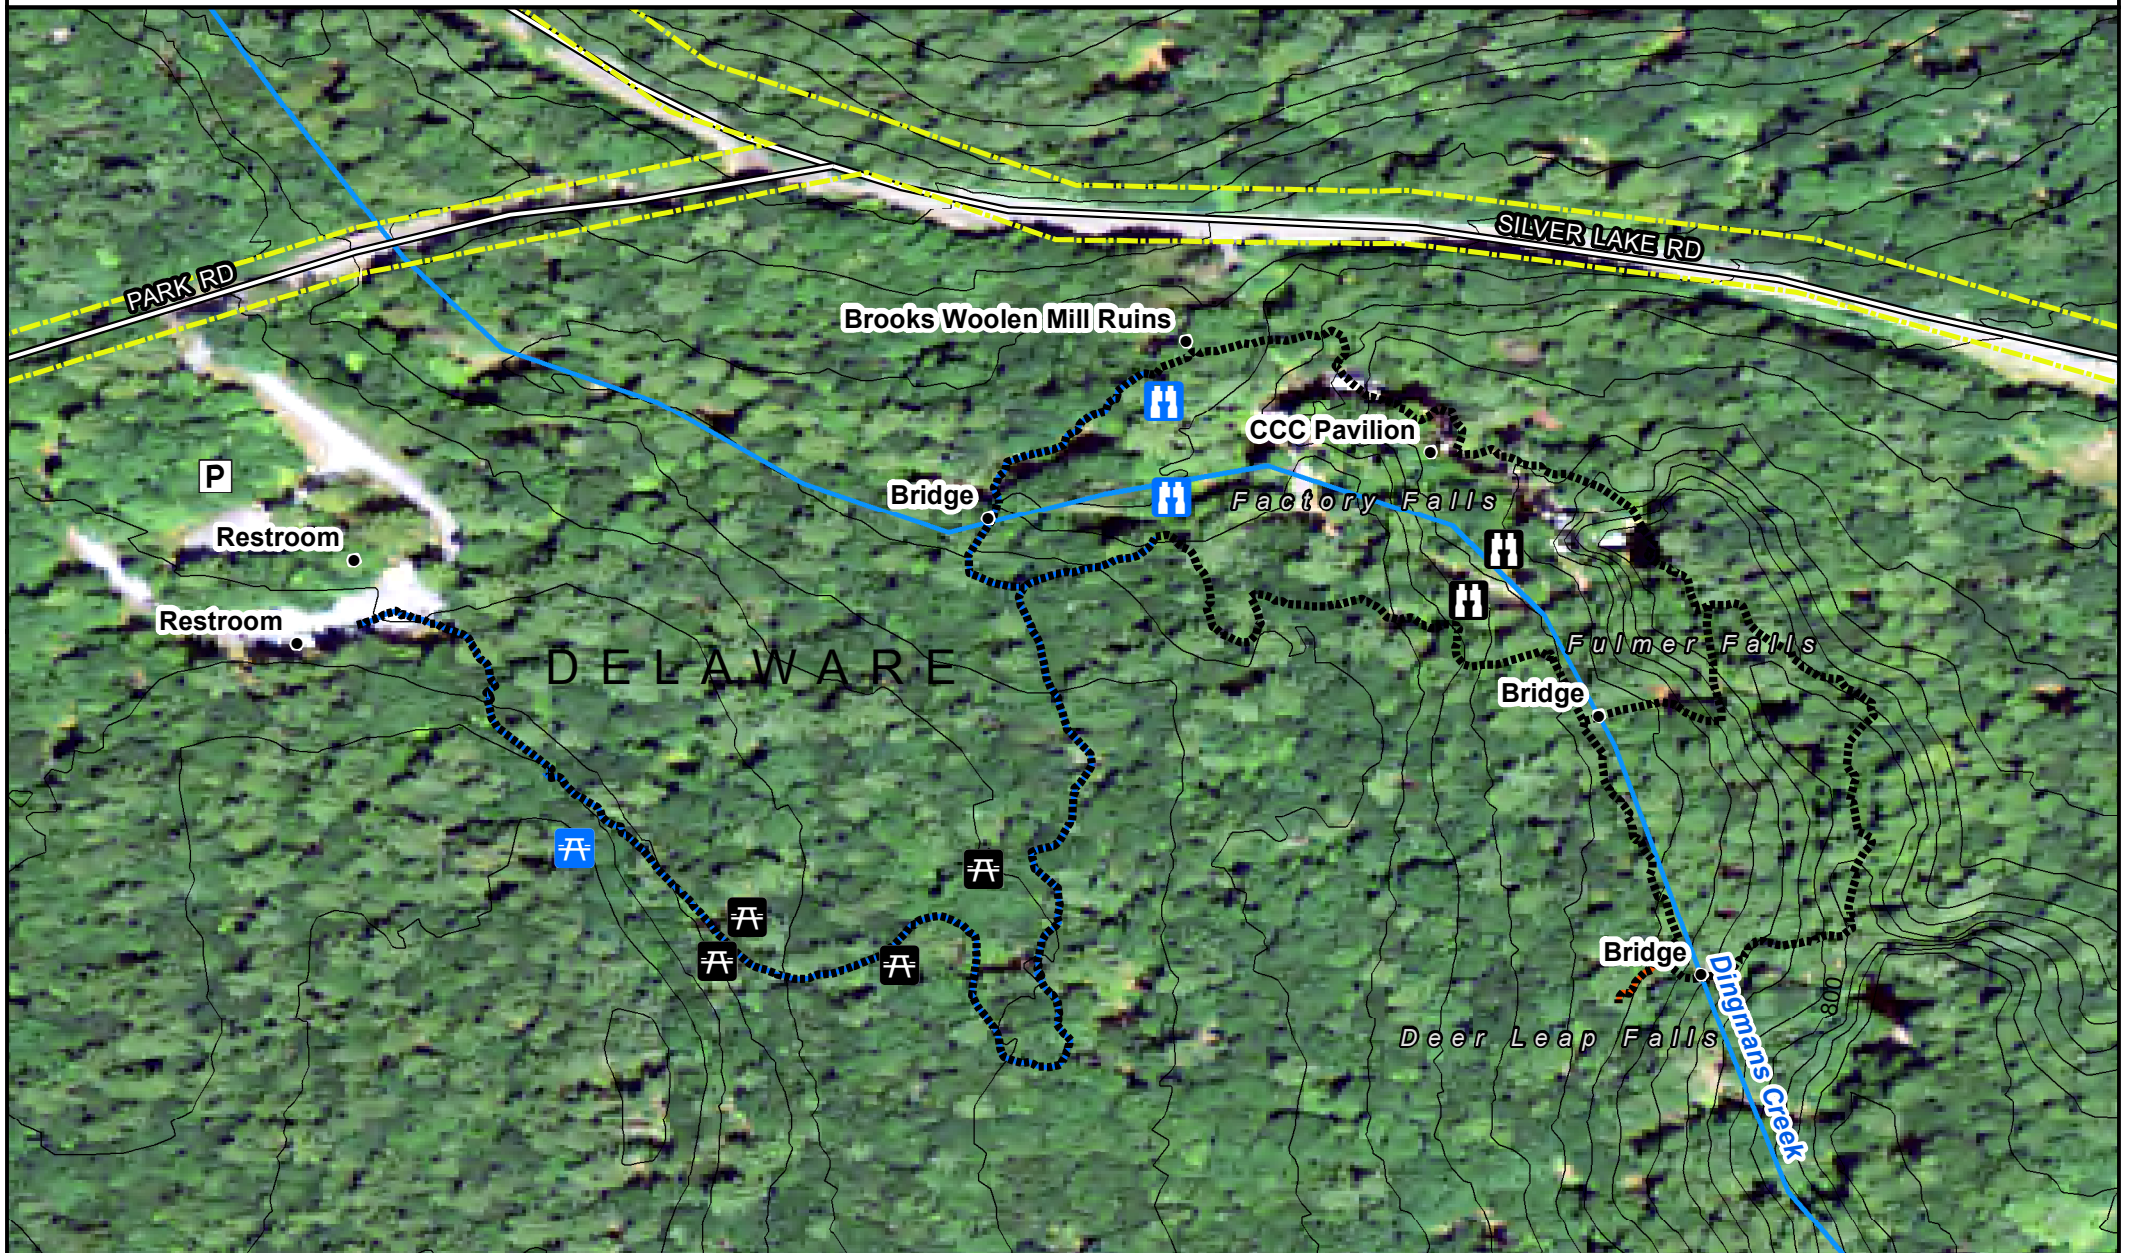

# DWG National Recreation Area - George W. Childs Park

Delaware Township - Pike County - Pennsylvania

Closed Trail	Picnic Area	Overlook
Handicap Accessible	Handicap Accessible	Handicap Accessible
Handicap Inaccessible	NRA Boundary	Municipalities
Parking Area	Streams	Roads
Contours		

0 100 200 400 Feet

AUGUST 2015 | PREPARED BY

**Brodhead Watershed Association**

425 Carlton Rd, Mt Pocono, PA 18344

(570) 839-1120 | [info@brodheadwatershed.org](mailto:info@brodheadwatershed.org)