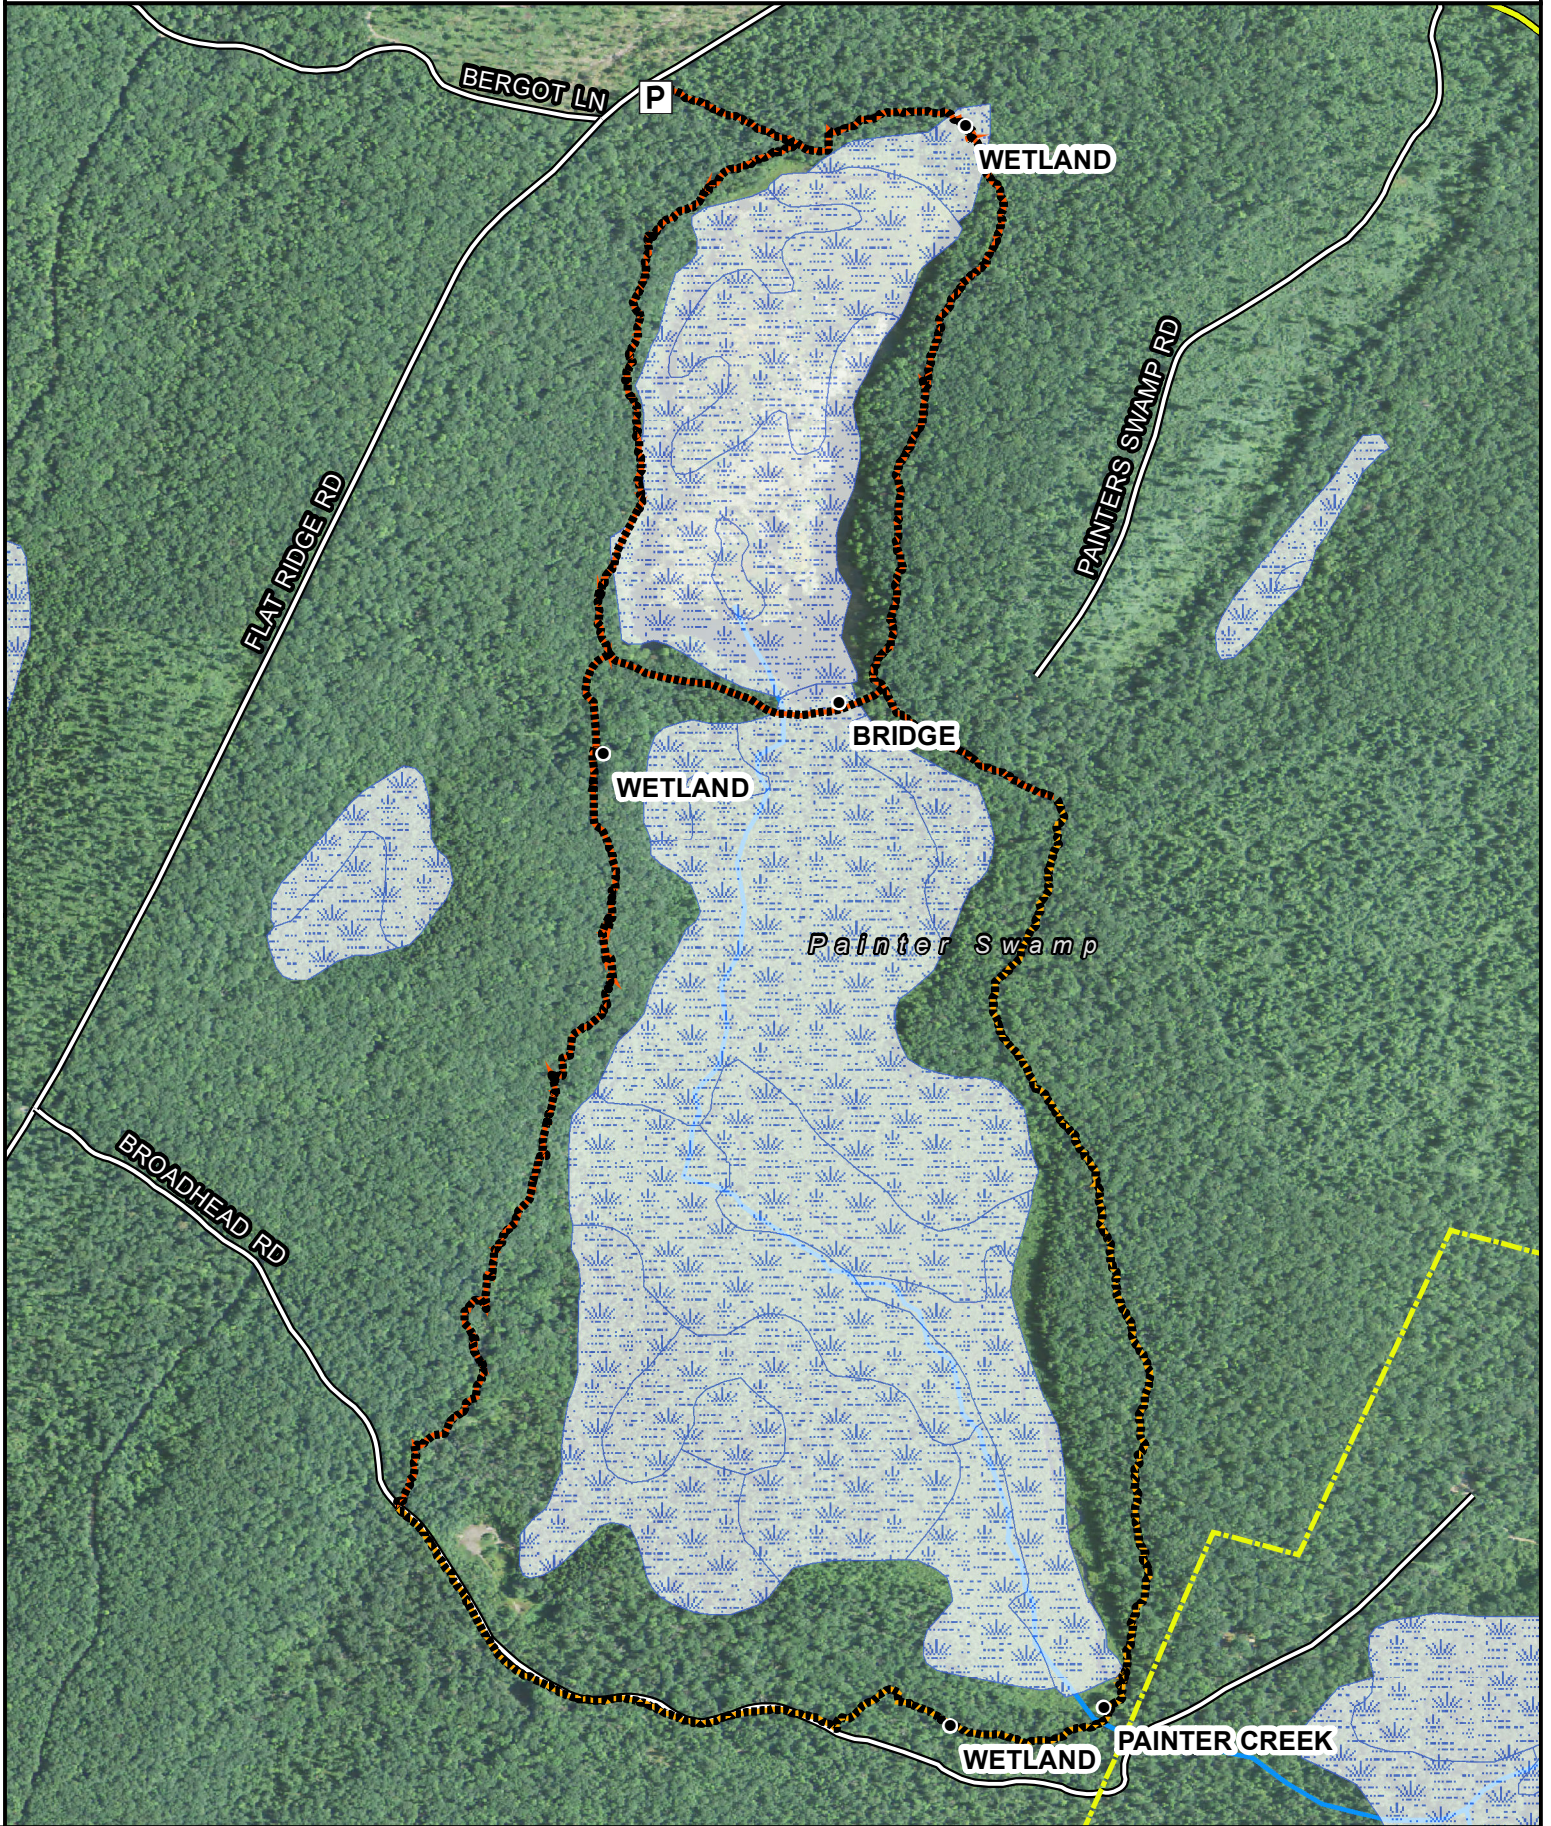

Delaware State Forest - Thunder Swamp

Porter Township - Pike County - Pennsylvania

	Painter Swamp Trail		Roads	0 300 600 1,200 Feet	April 2016 PREPARED BY:
	Thunder Swamp Trail		Waterbodies		
	Delaware State Forest		Wetlands		
	Parking		Streams		