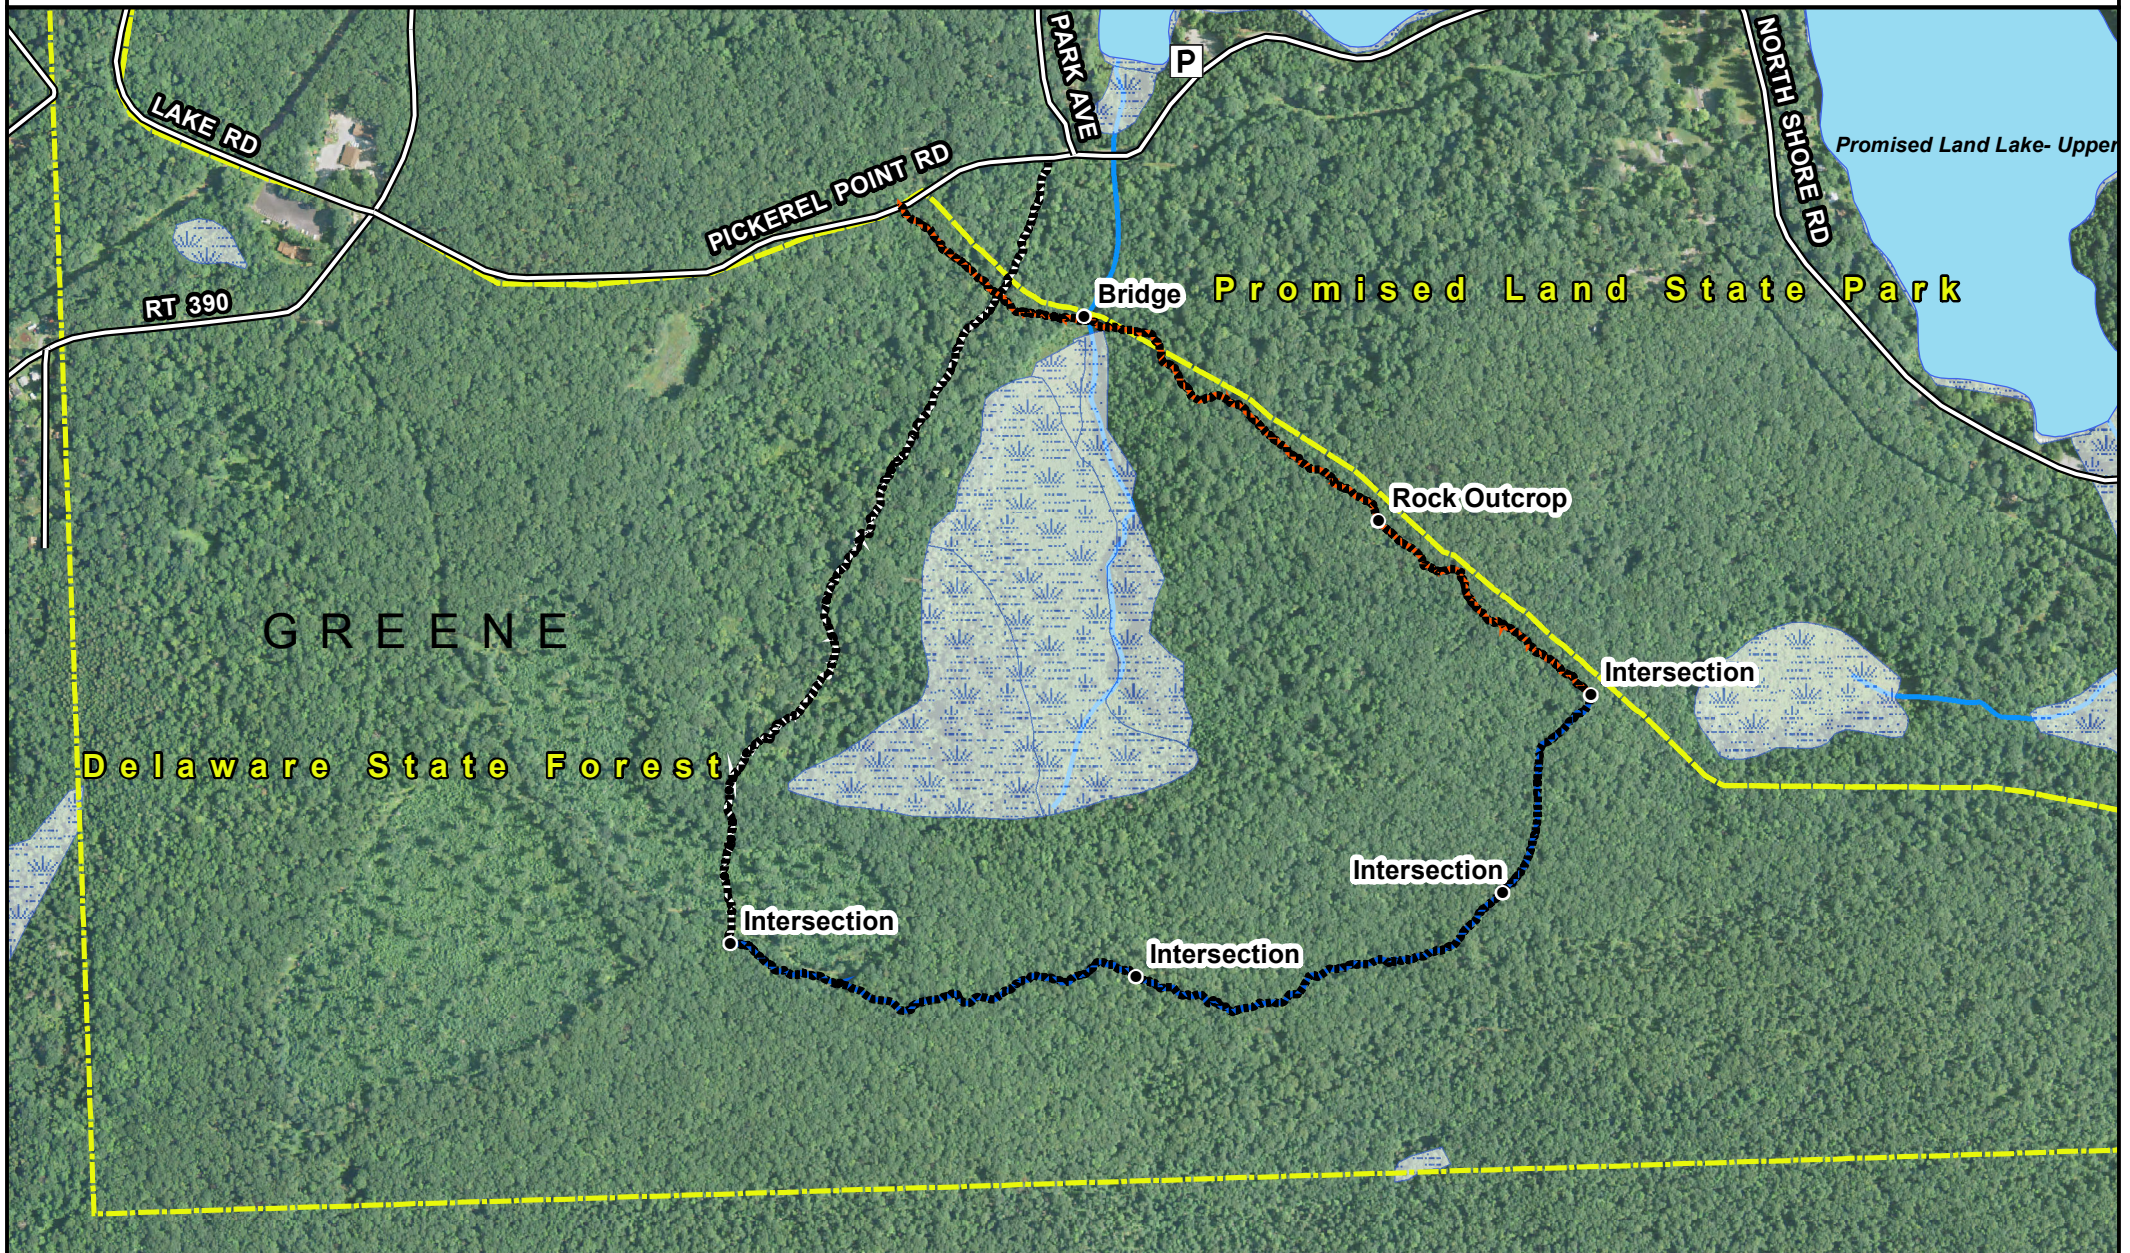

Delaware State Forest | Promised Land State Park

Greene Township - Pike County - Pennsylvania

• POI	●●●●● Burley Inlet Trail	— Streams
[P] Parking	●●●●● Boundary Trail	Waterbodies
— Roads	●●●●● Snow Shanty Trail	Wetlands