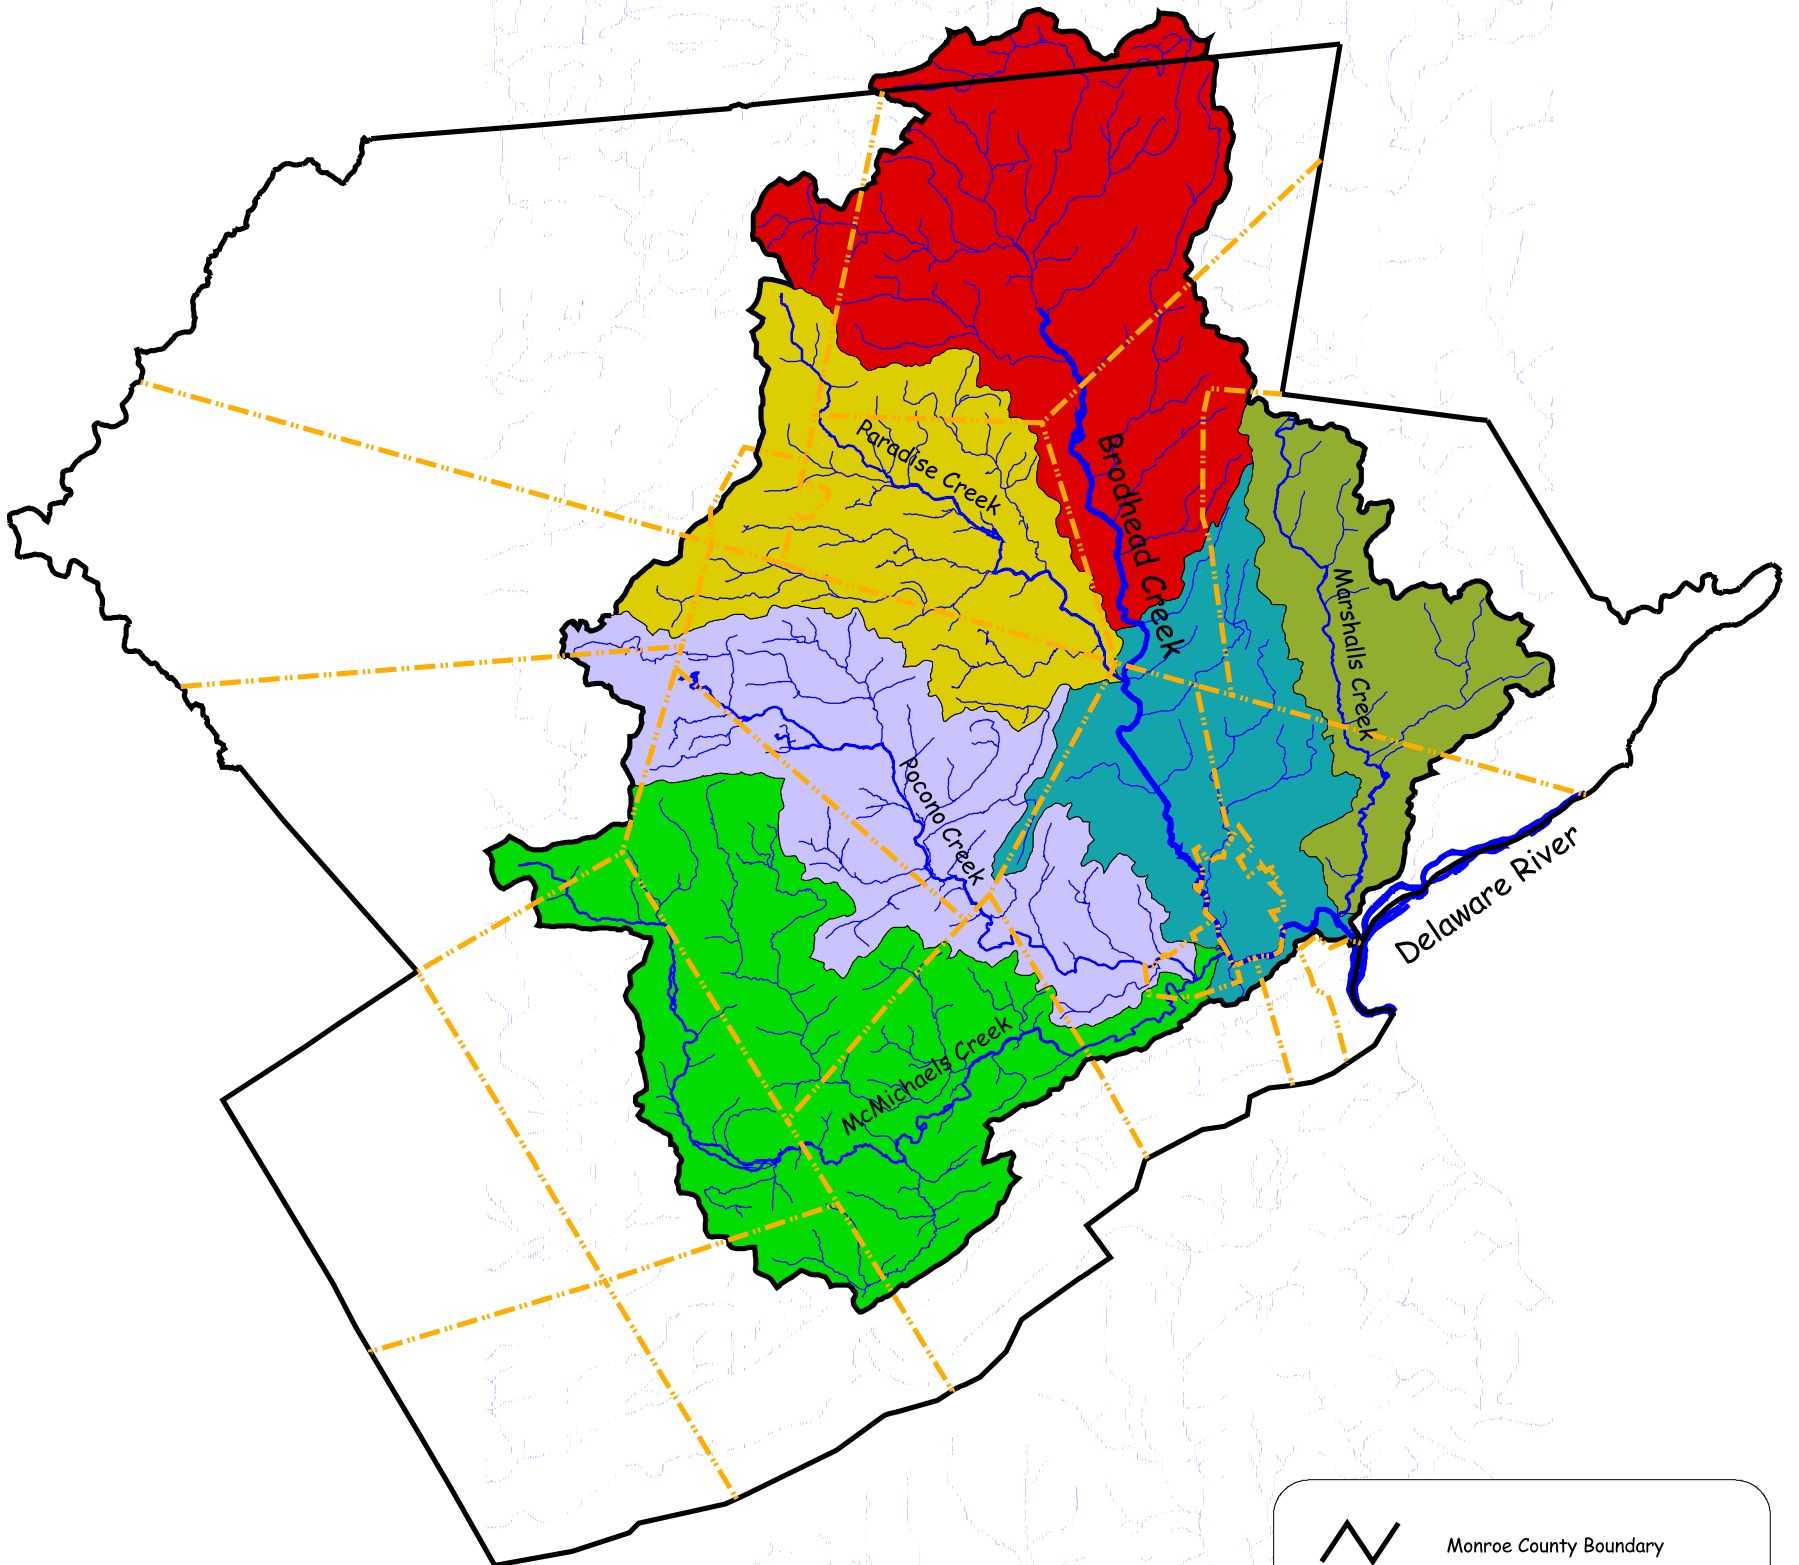

Location in Pennsylvania

Subwatersheds

Brodhead Watershed Conservation Plan

Information used to produce this map was obtained from Monroe County.

Brodhead Watershed Association with BLOSS Associates

October 2001