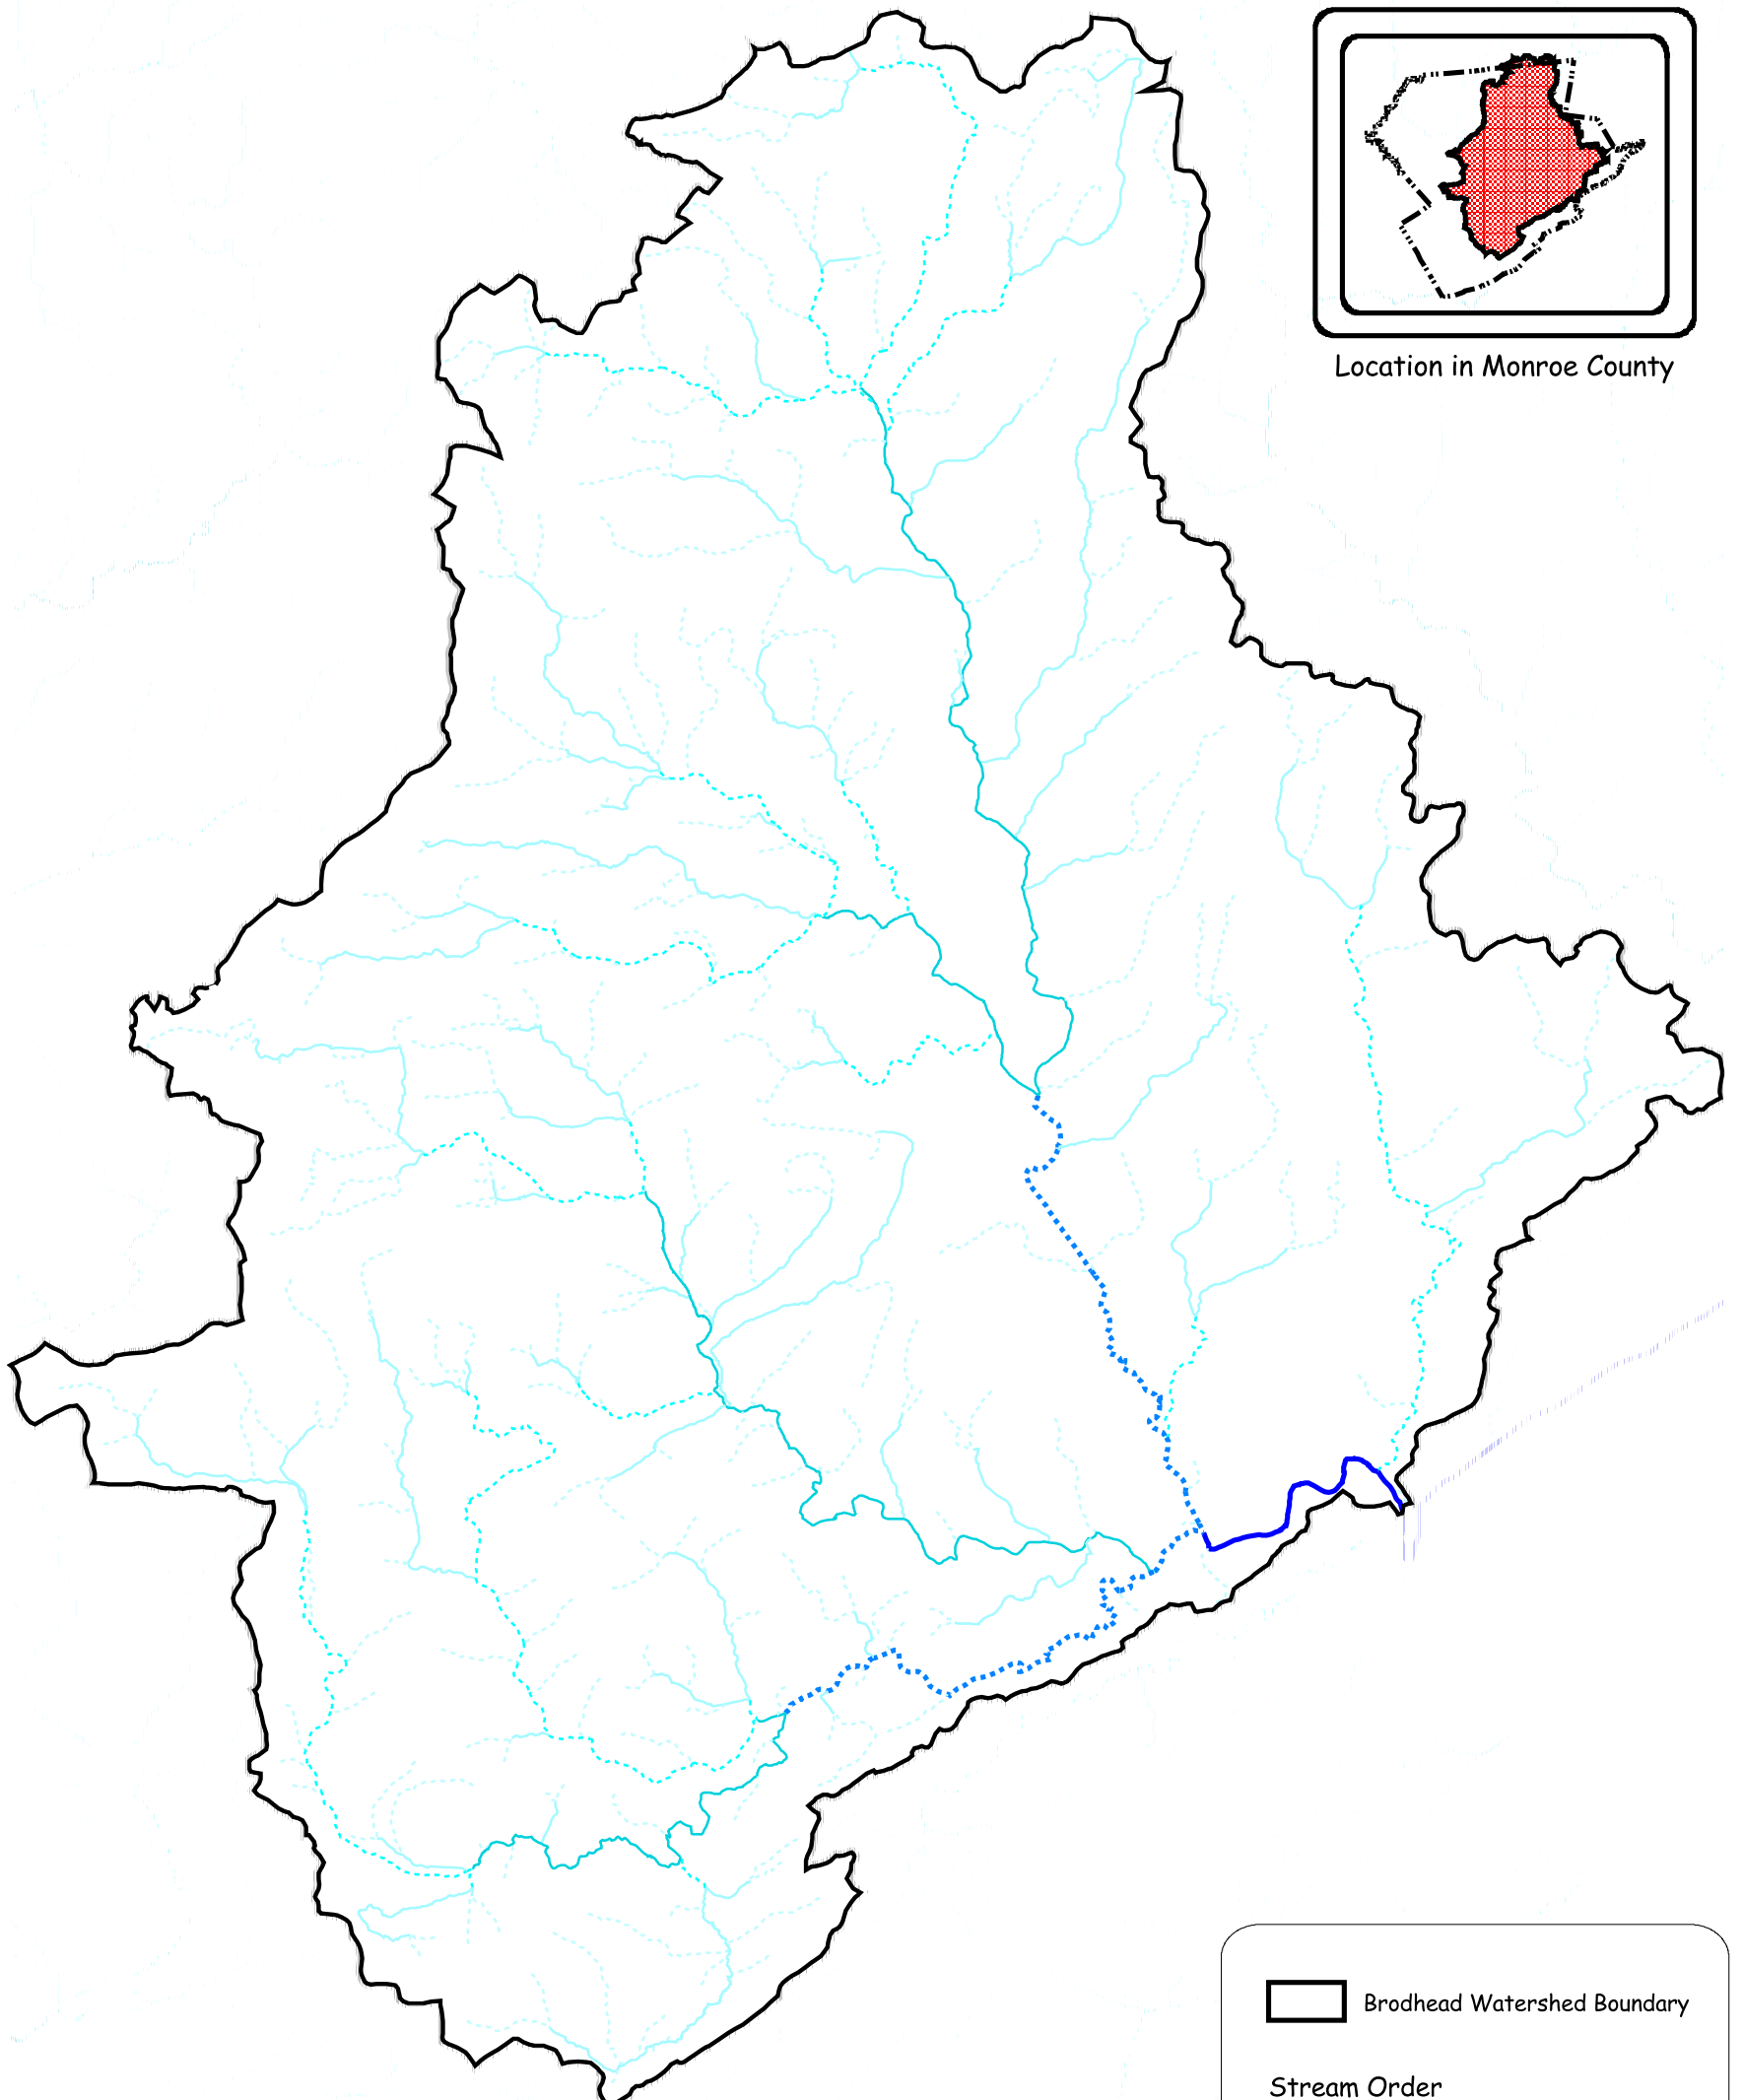

Location in Monroe County

 Brodhead Watershed Boundary

Stream Order

 Order 1

 Order 2

 Order 3

 Order 4

 Order 5

 Order 6

Stream Order

Brodhead Watershed Conservation Plan

Information used to produce this map was obtained from the PA Dept. of Environmental Protection.

Brodhead Watershed Association
with BLOSS Associates