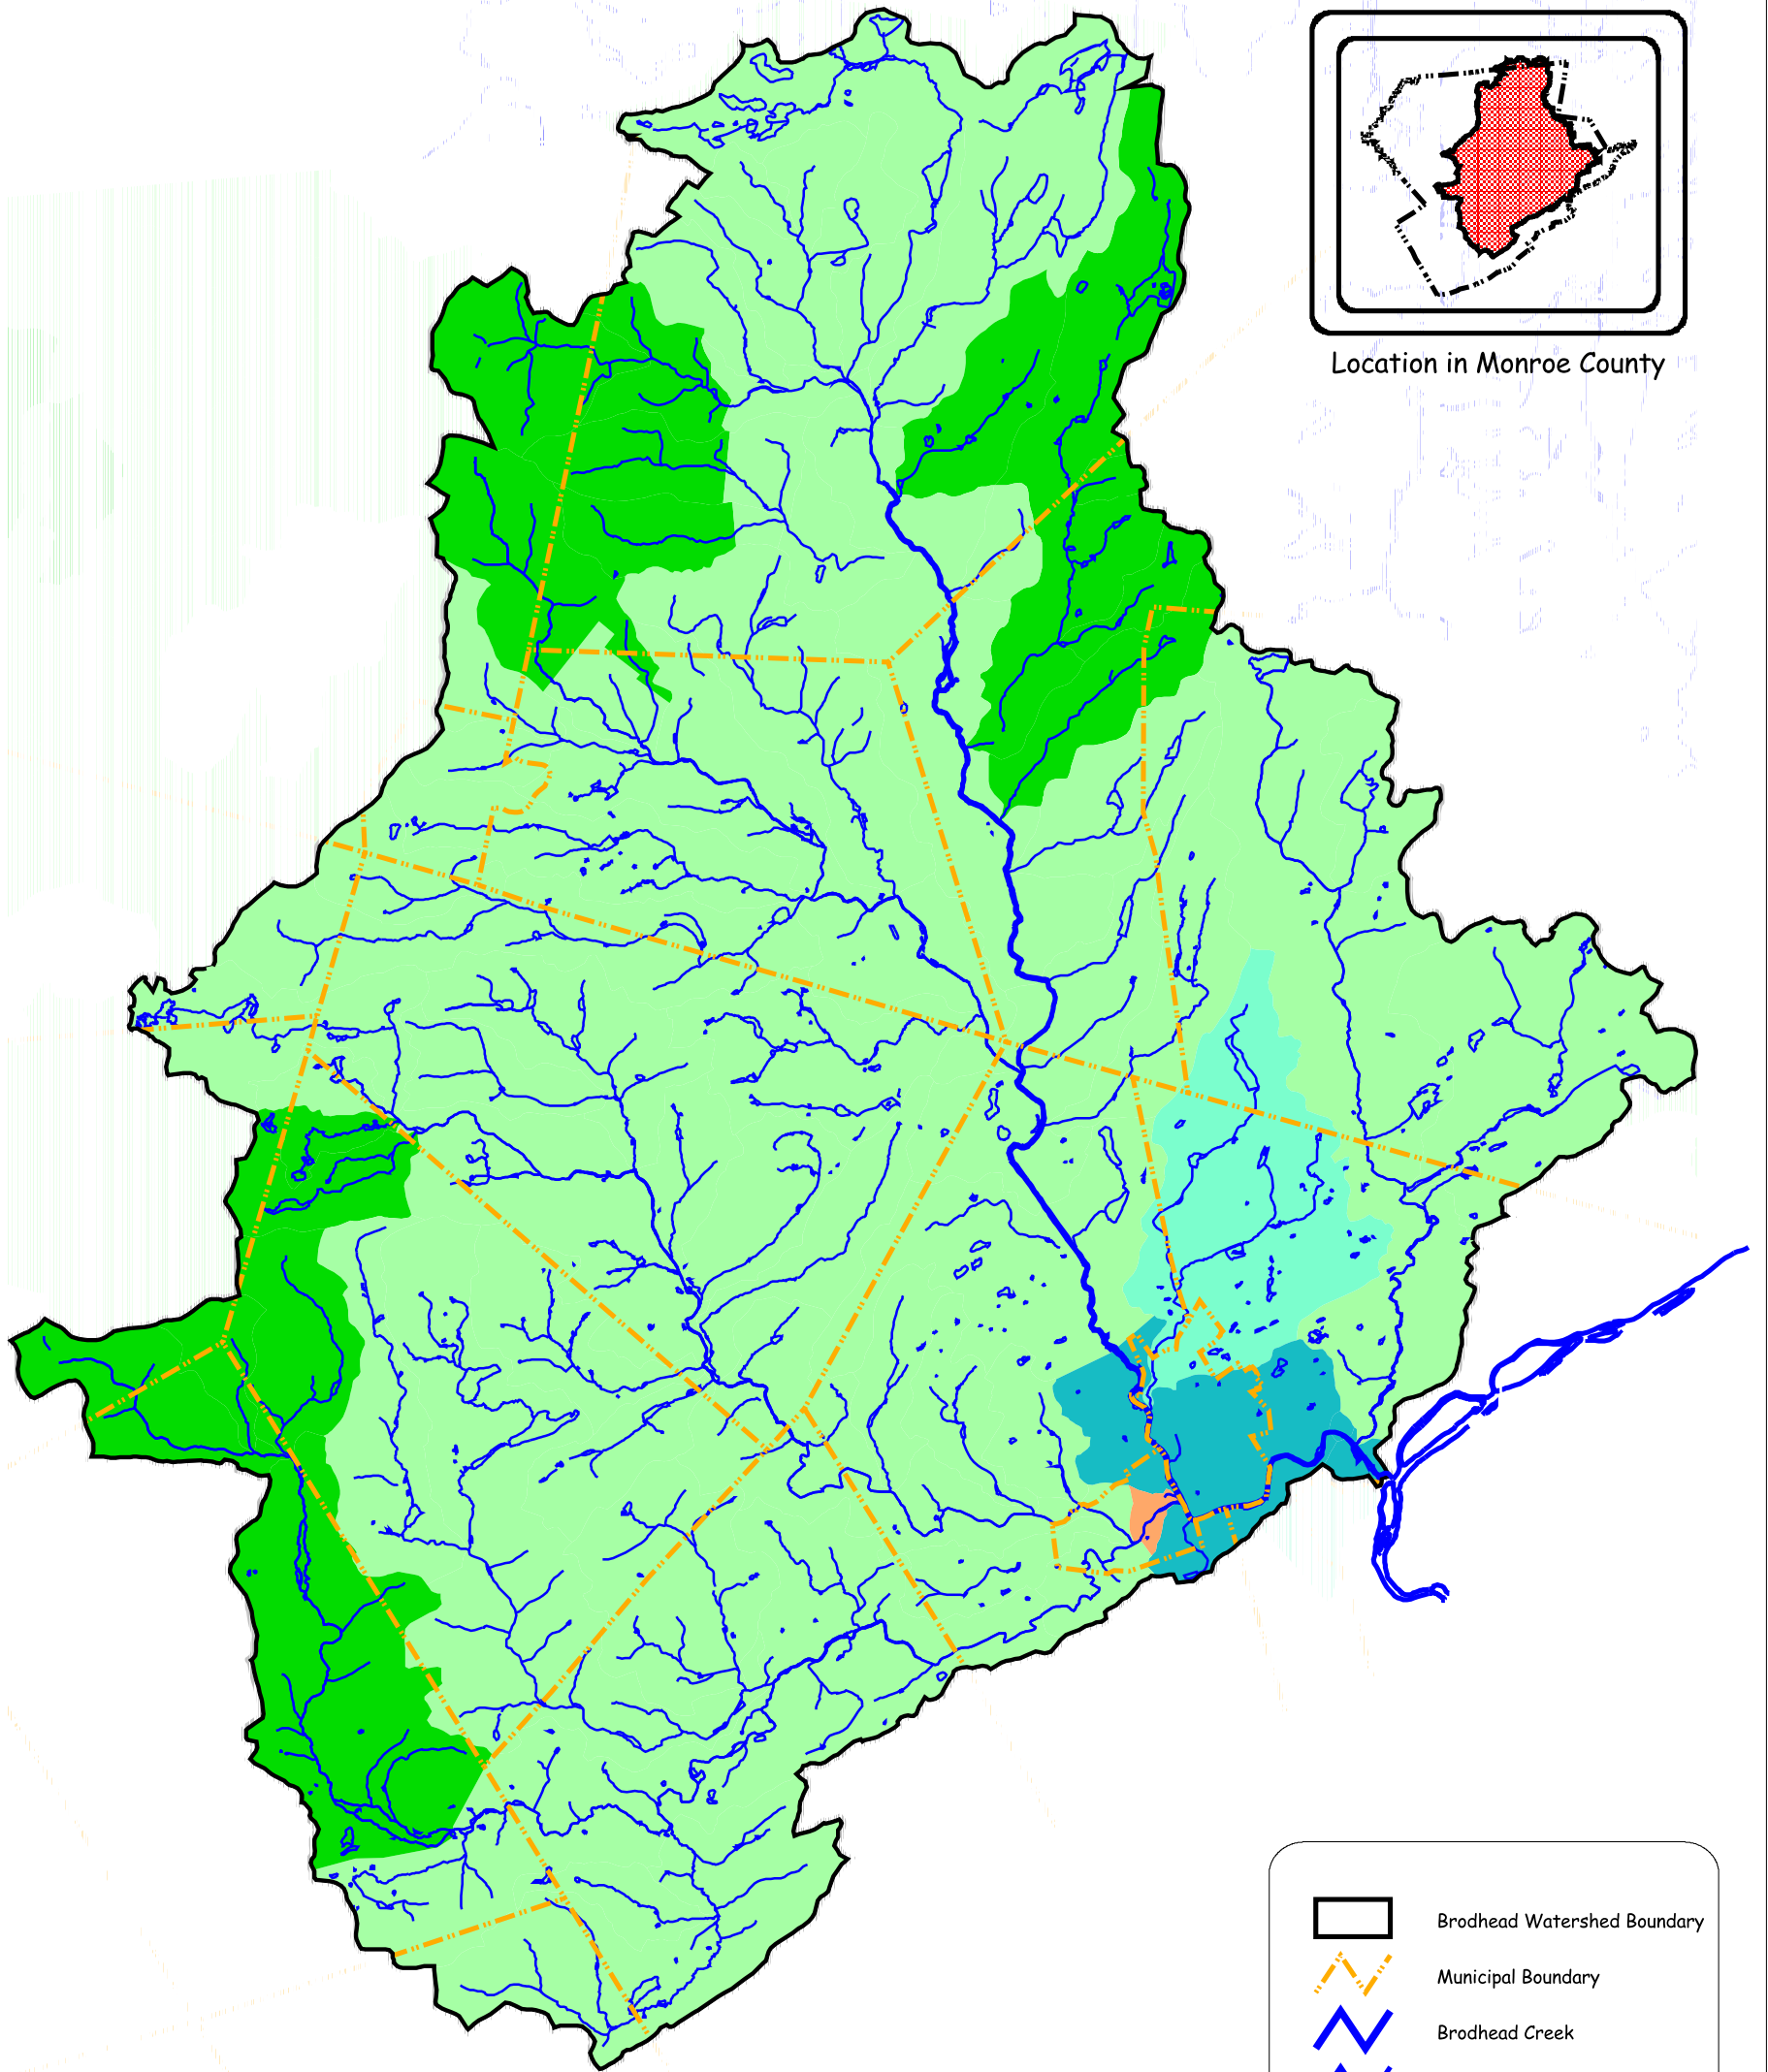

Location in Monroe County

HQ-CWF - High Quality Cold Water Fishery  
EV - Exceptional Value  
TSF - Trout Stocking Fishery  
CWF - Cold Water Fishery  
MF - Migratory Fishery

	Brodhead Watershed Boundary
	Municipal Boundary
	Brodhead Creek
	Major Tributaries
Stream Designations	
	HQ-CWF
	EV
	CWF, MF
	TSF, MF
	TSF

# Stream Designations

Brodhead Watershed Conservation Plan

Information used to produce this map was obtained from Monroe County.

Brodhead Watershed Association with BLOSS Associates

October 2001