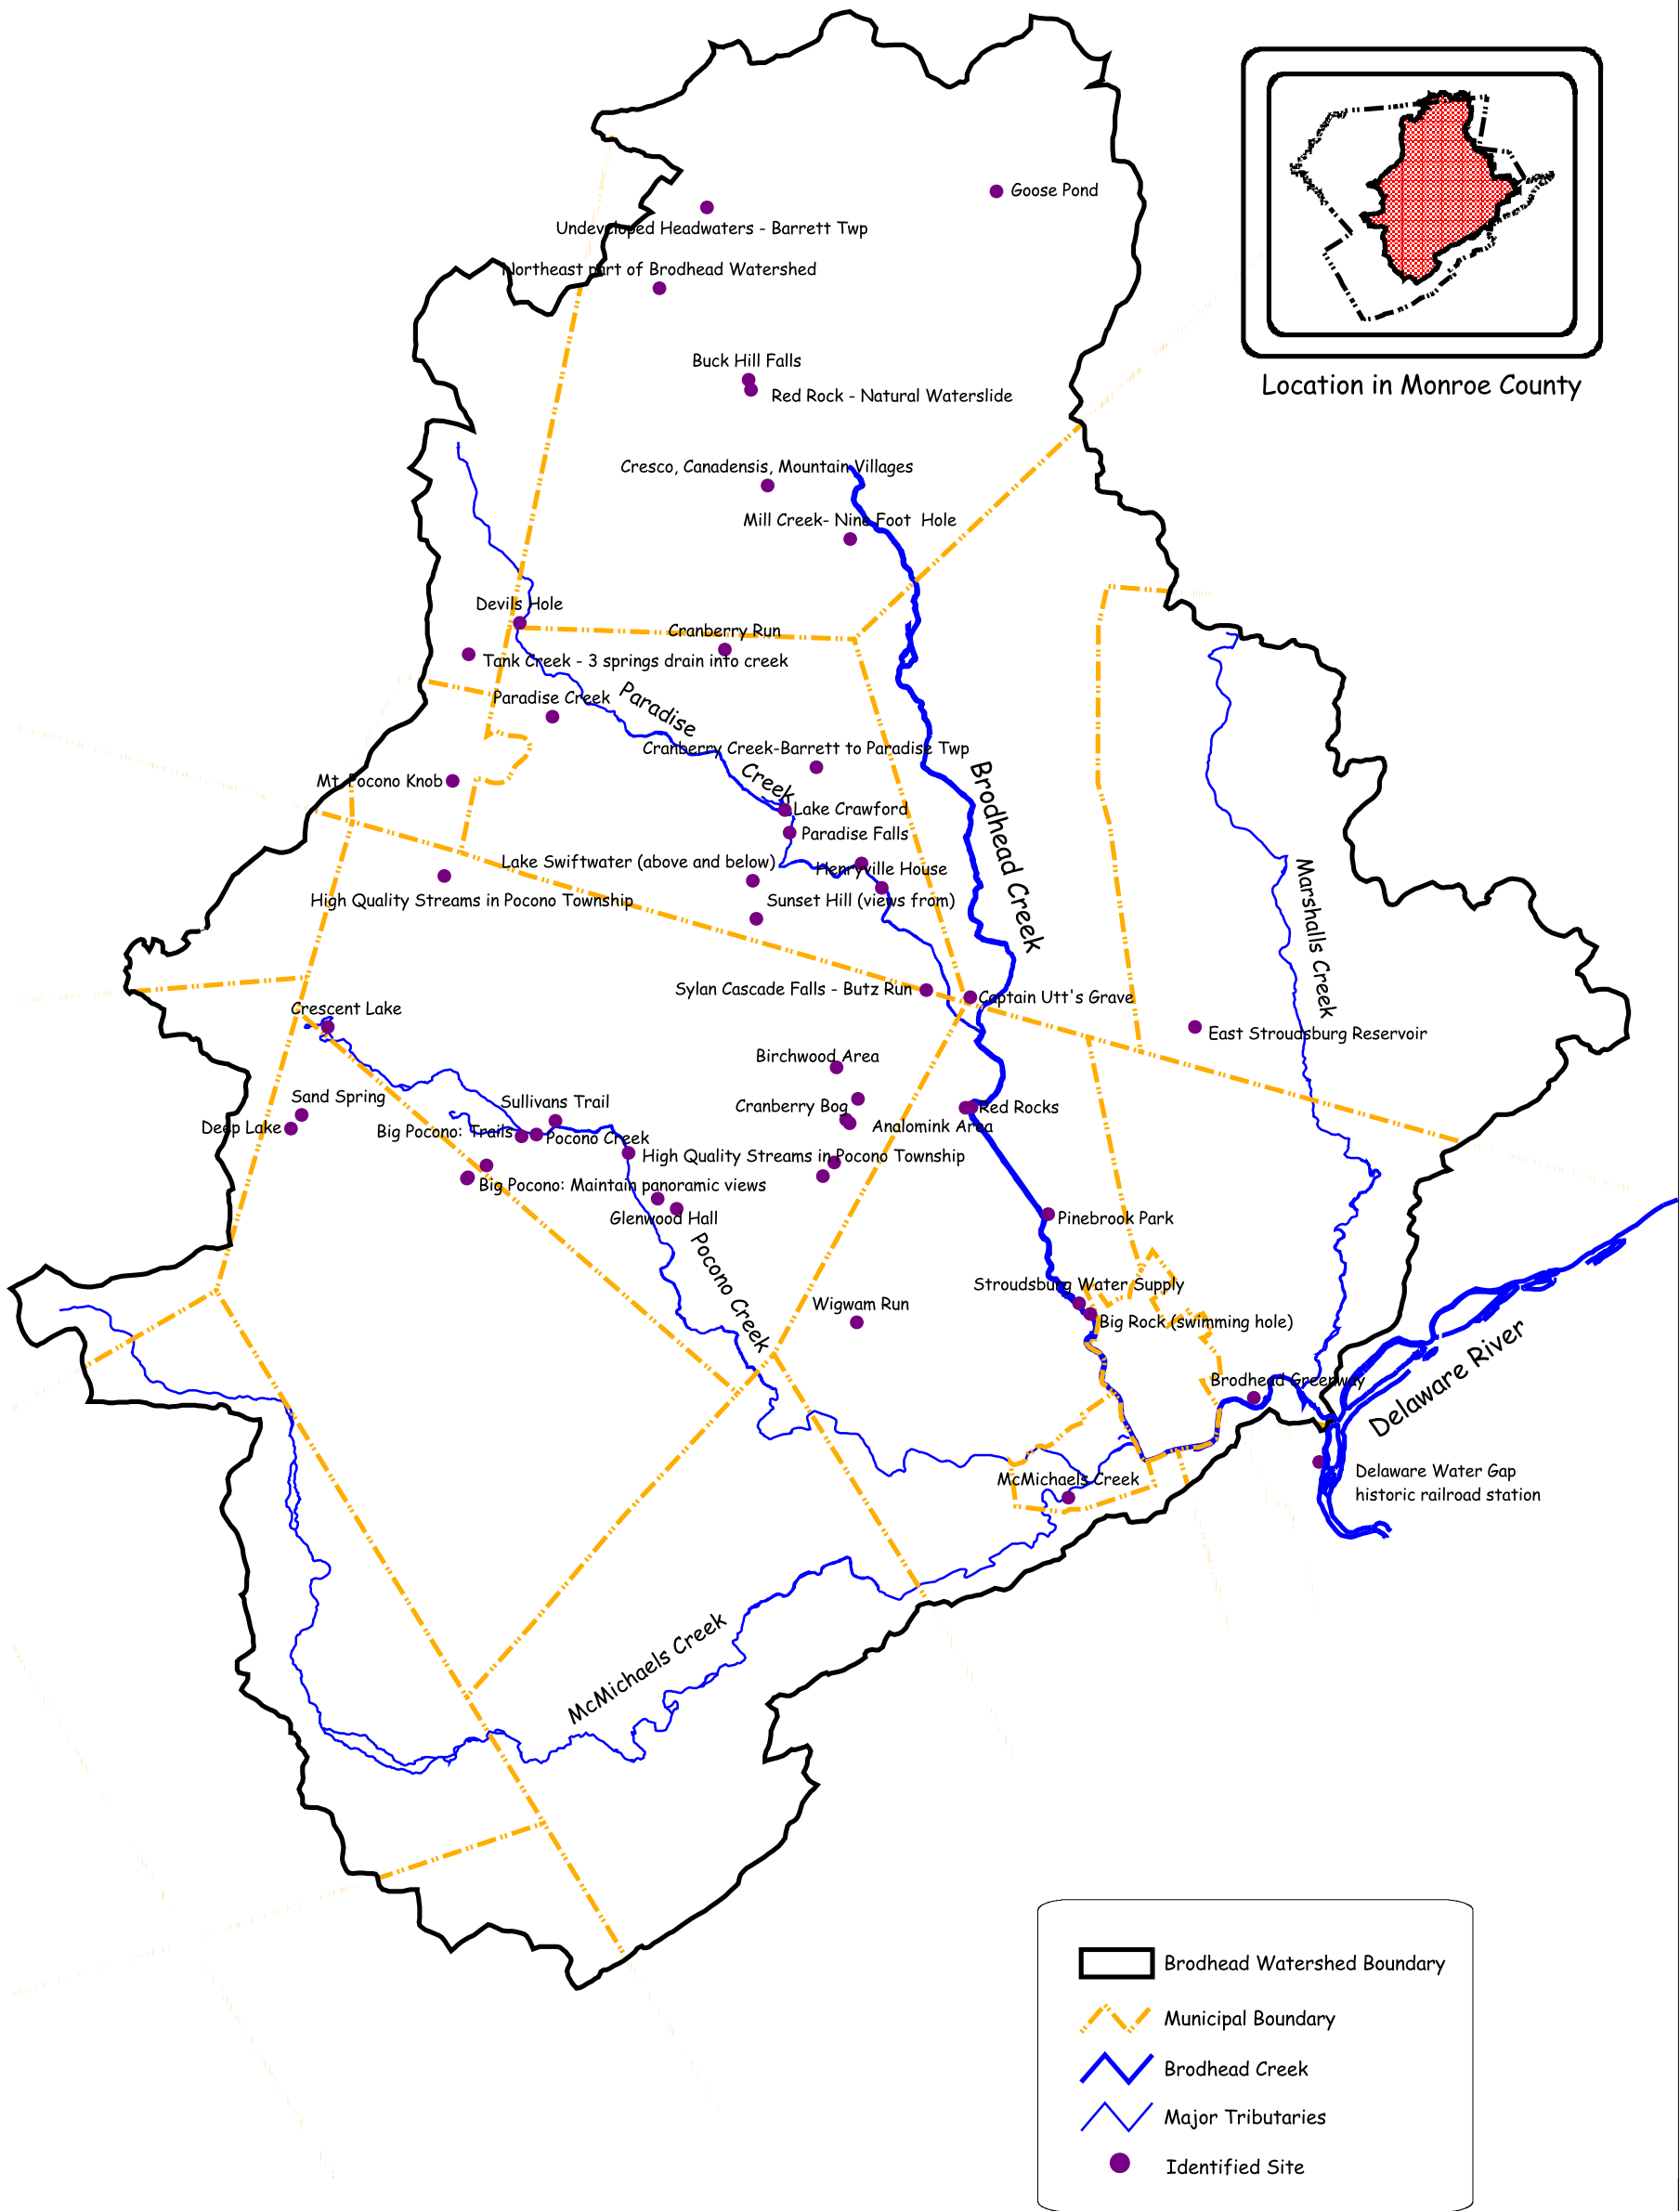

Location in Monroe County

| | |
|--|-----------------------------|
| | Brodhead Watershed Boundary |
| | Municipal Boundary |
| | Brodhead Creek |
| | Major Tributaries |
| | Identified Site |

The Special Places identified on this map were identified through public involvement in the Brodhead Watershed Conservation Plan.

Special Places

Brodhead Watershed Conservation Plan

Information used to produce this map was obtained from Monroe County.

Brodhead Watershed Association with BLOSS Associates

October 2001