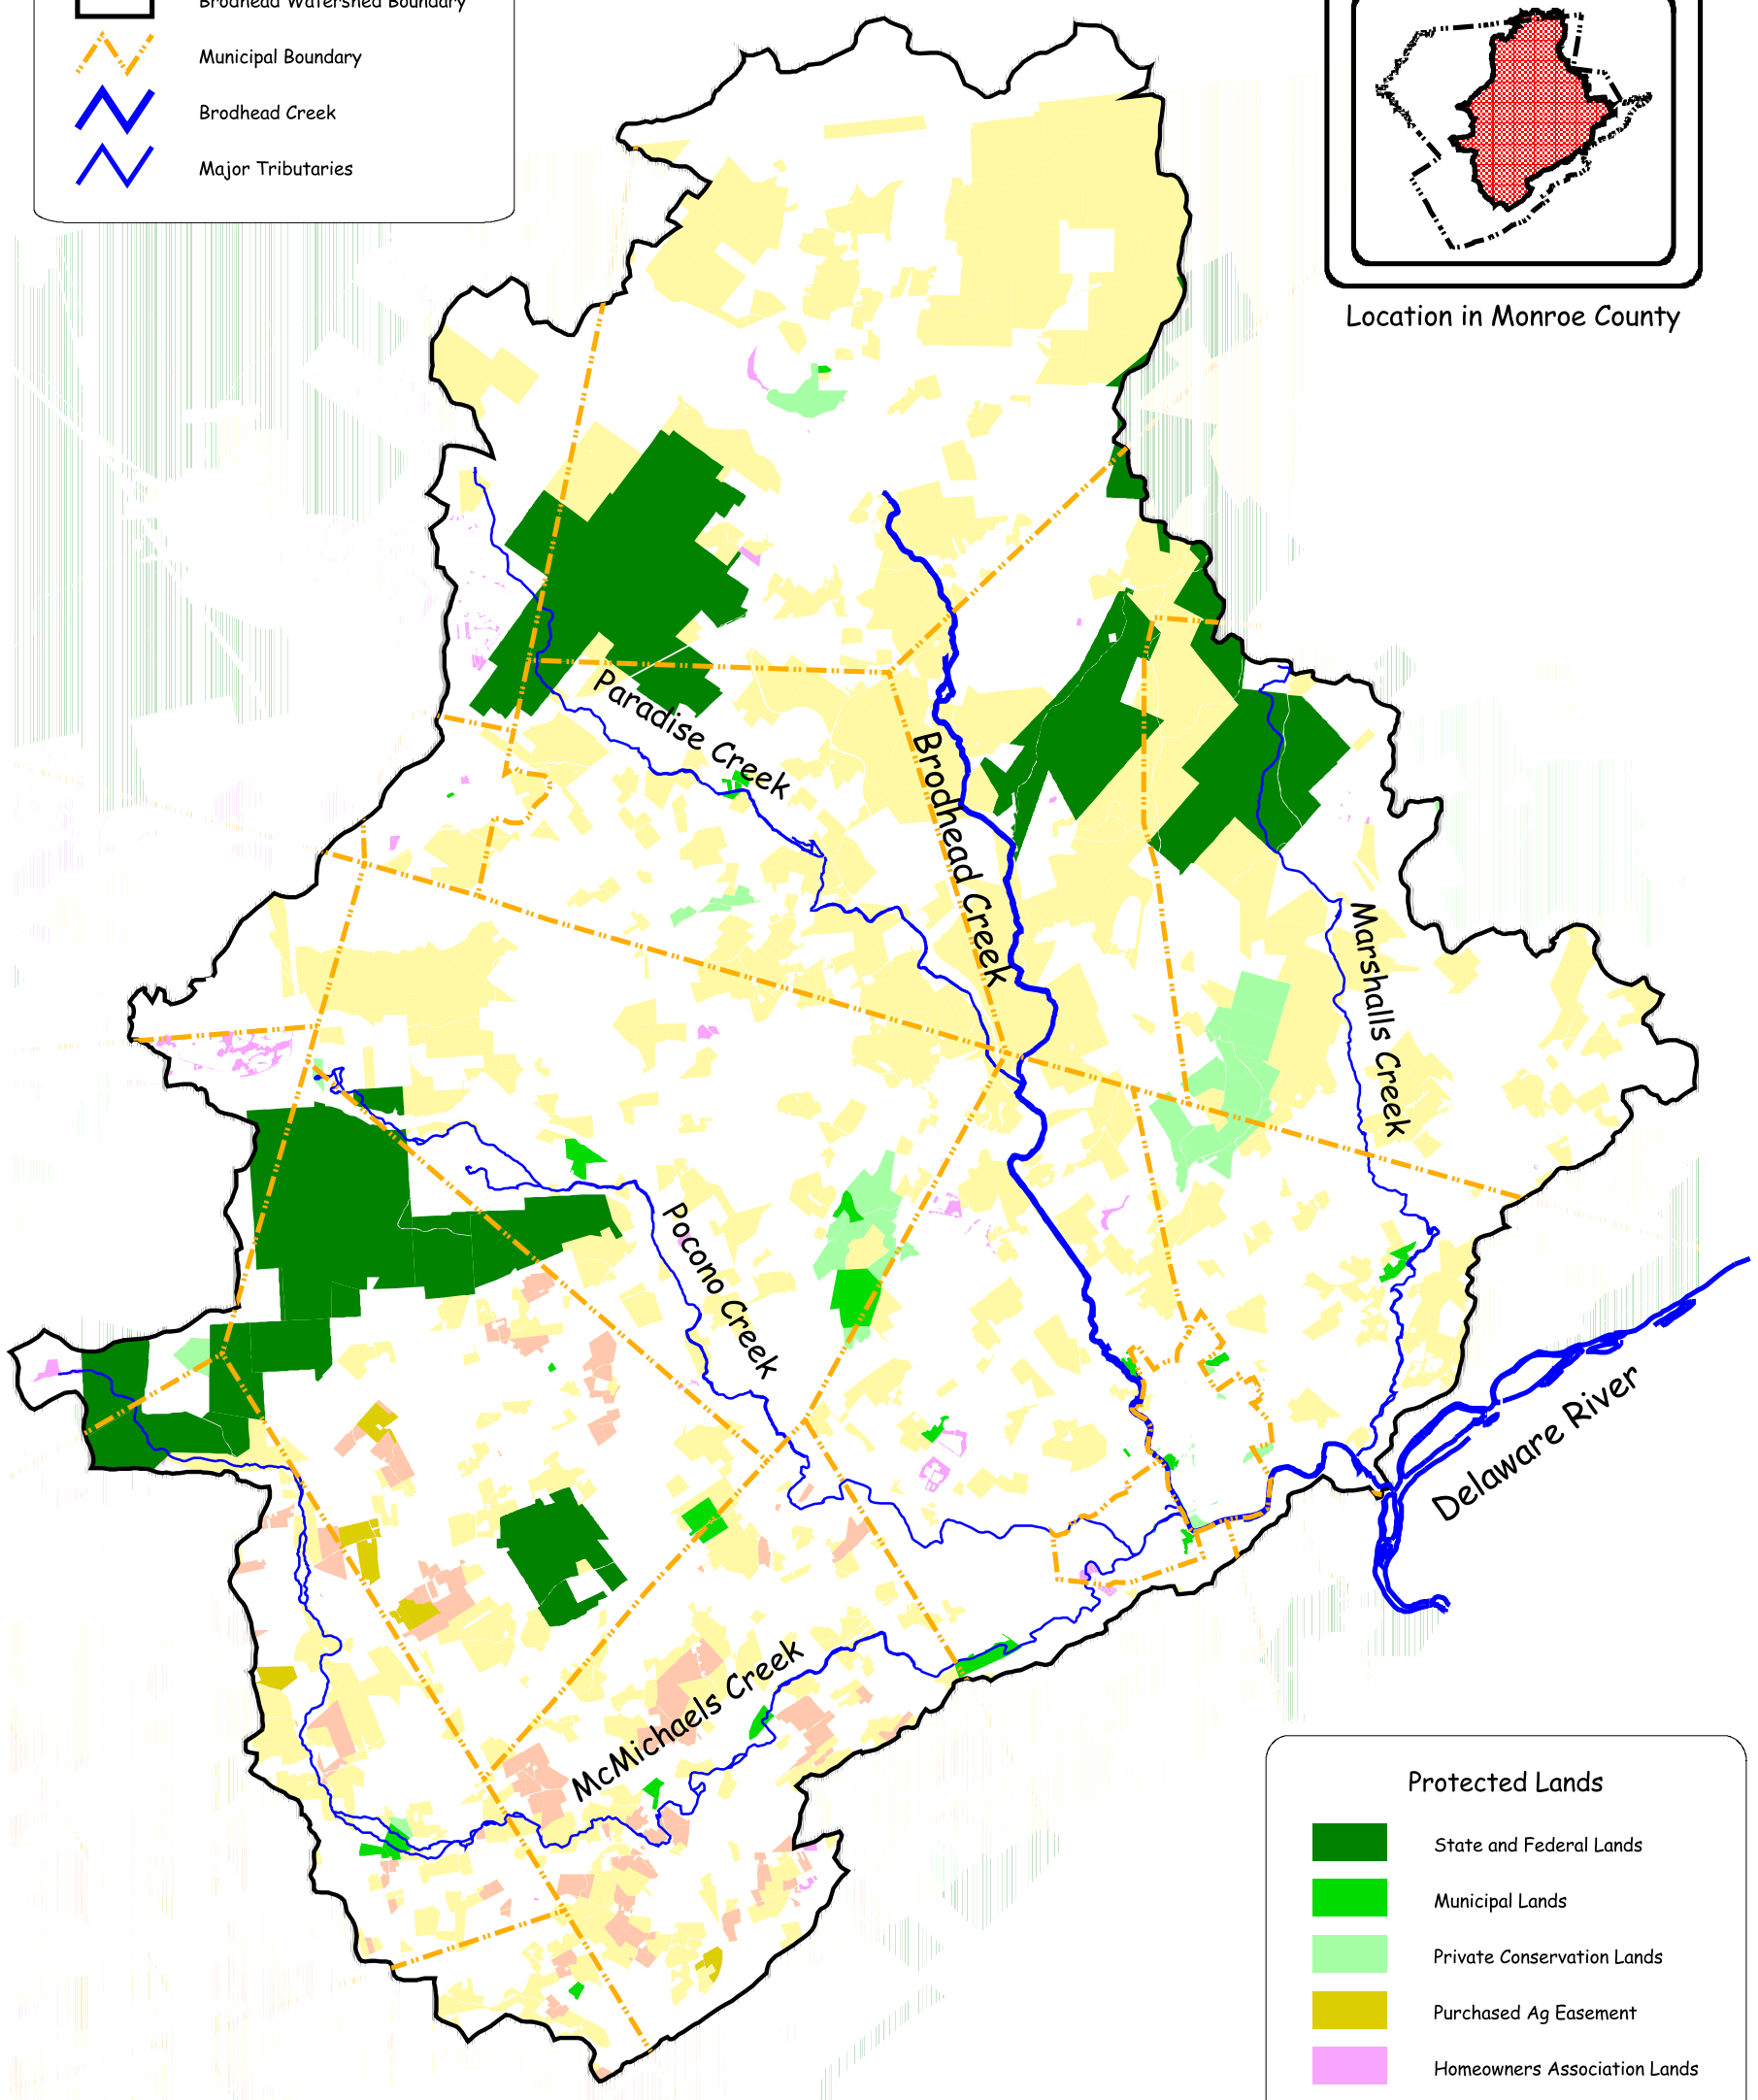

Location in Monroe County

Protected Lands

Brodhead Watershed Conservation Plan

Information used to produce this map was obtained from Monroe County.

Brodhead Watershed Association with BLOSS Associates

October 2001