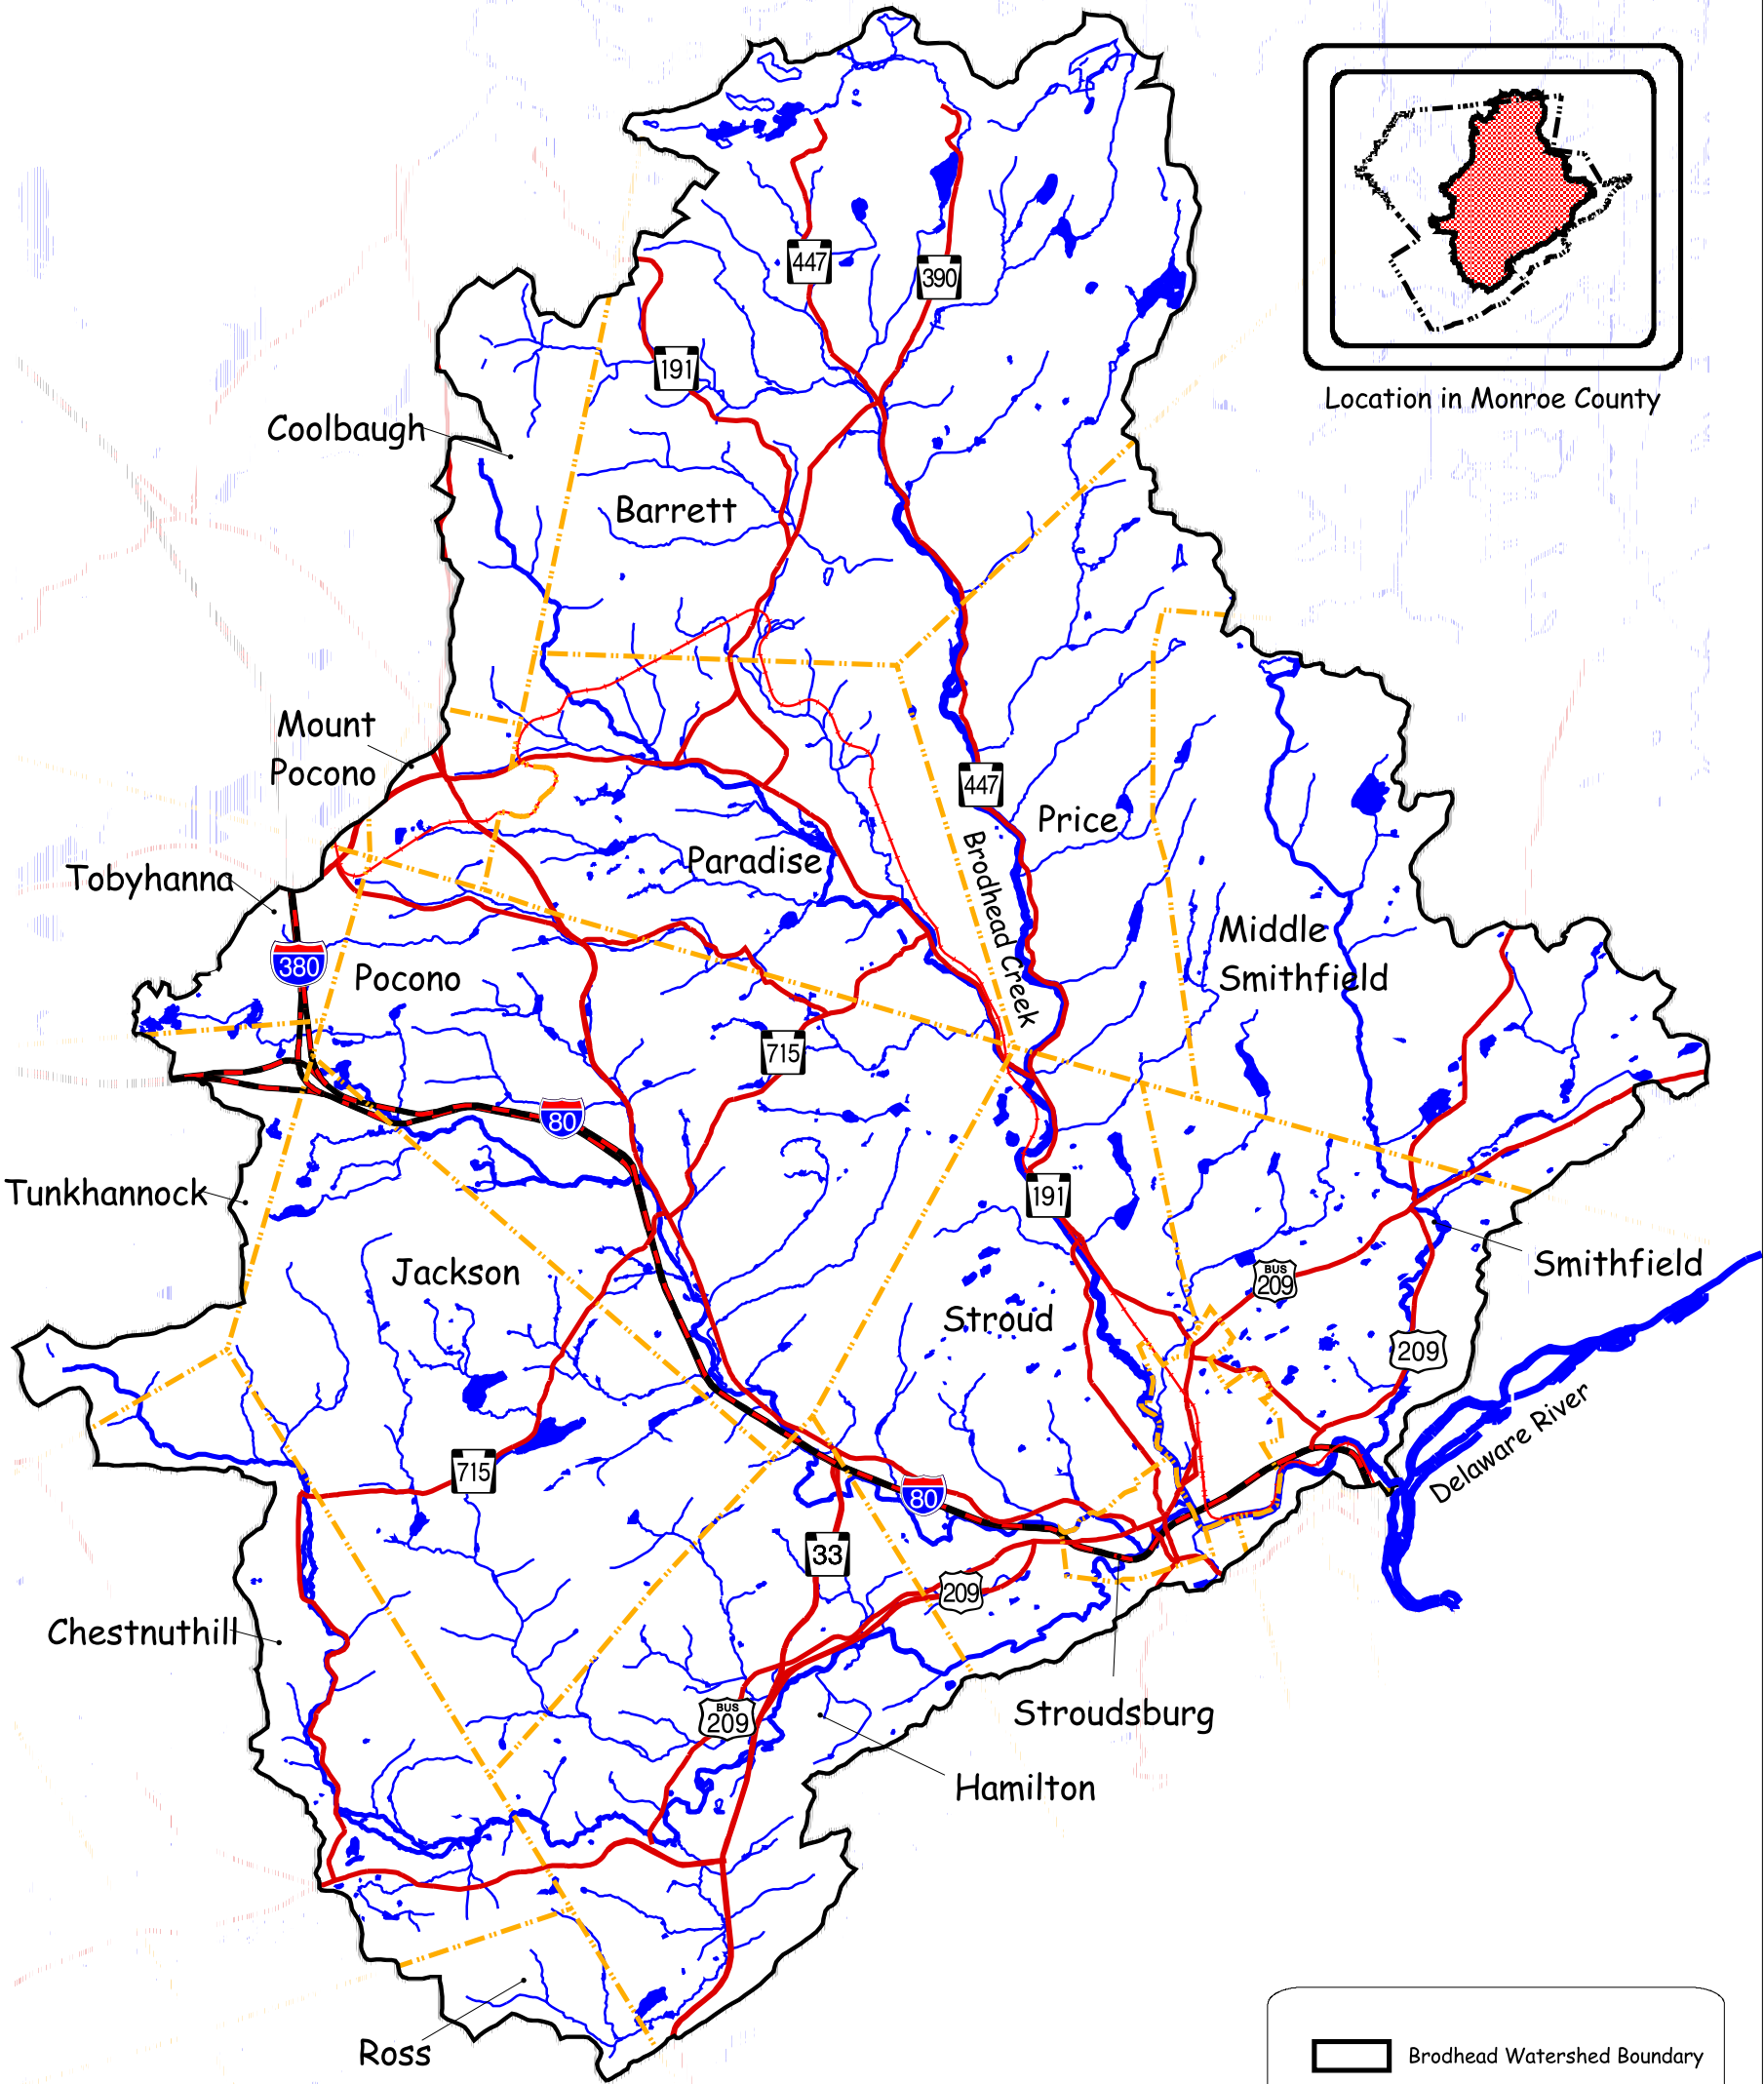

Location in Monroe County

- Brodhead Watershed Boundary
- Municipal Boundary
- Active Rail Lines
- Water Features
- Water Bodies
- Roads**
- Interstate Roads
- Other Major Roads

Watershed Basemap

Brodhead Watershed Conservation Plan

Information used to produce this map was obtained from Monroe County.

Brodhead Watershed Association with BLOSS Associates

October 2001