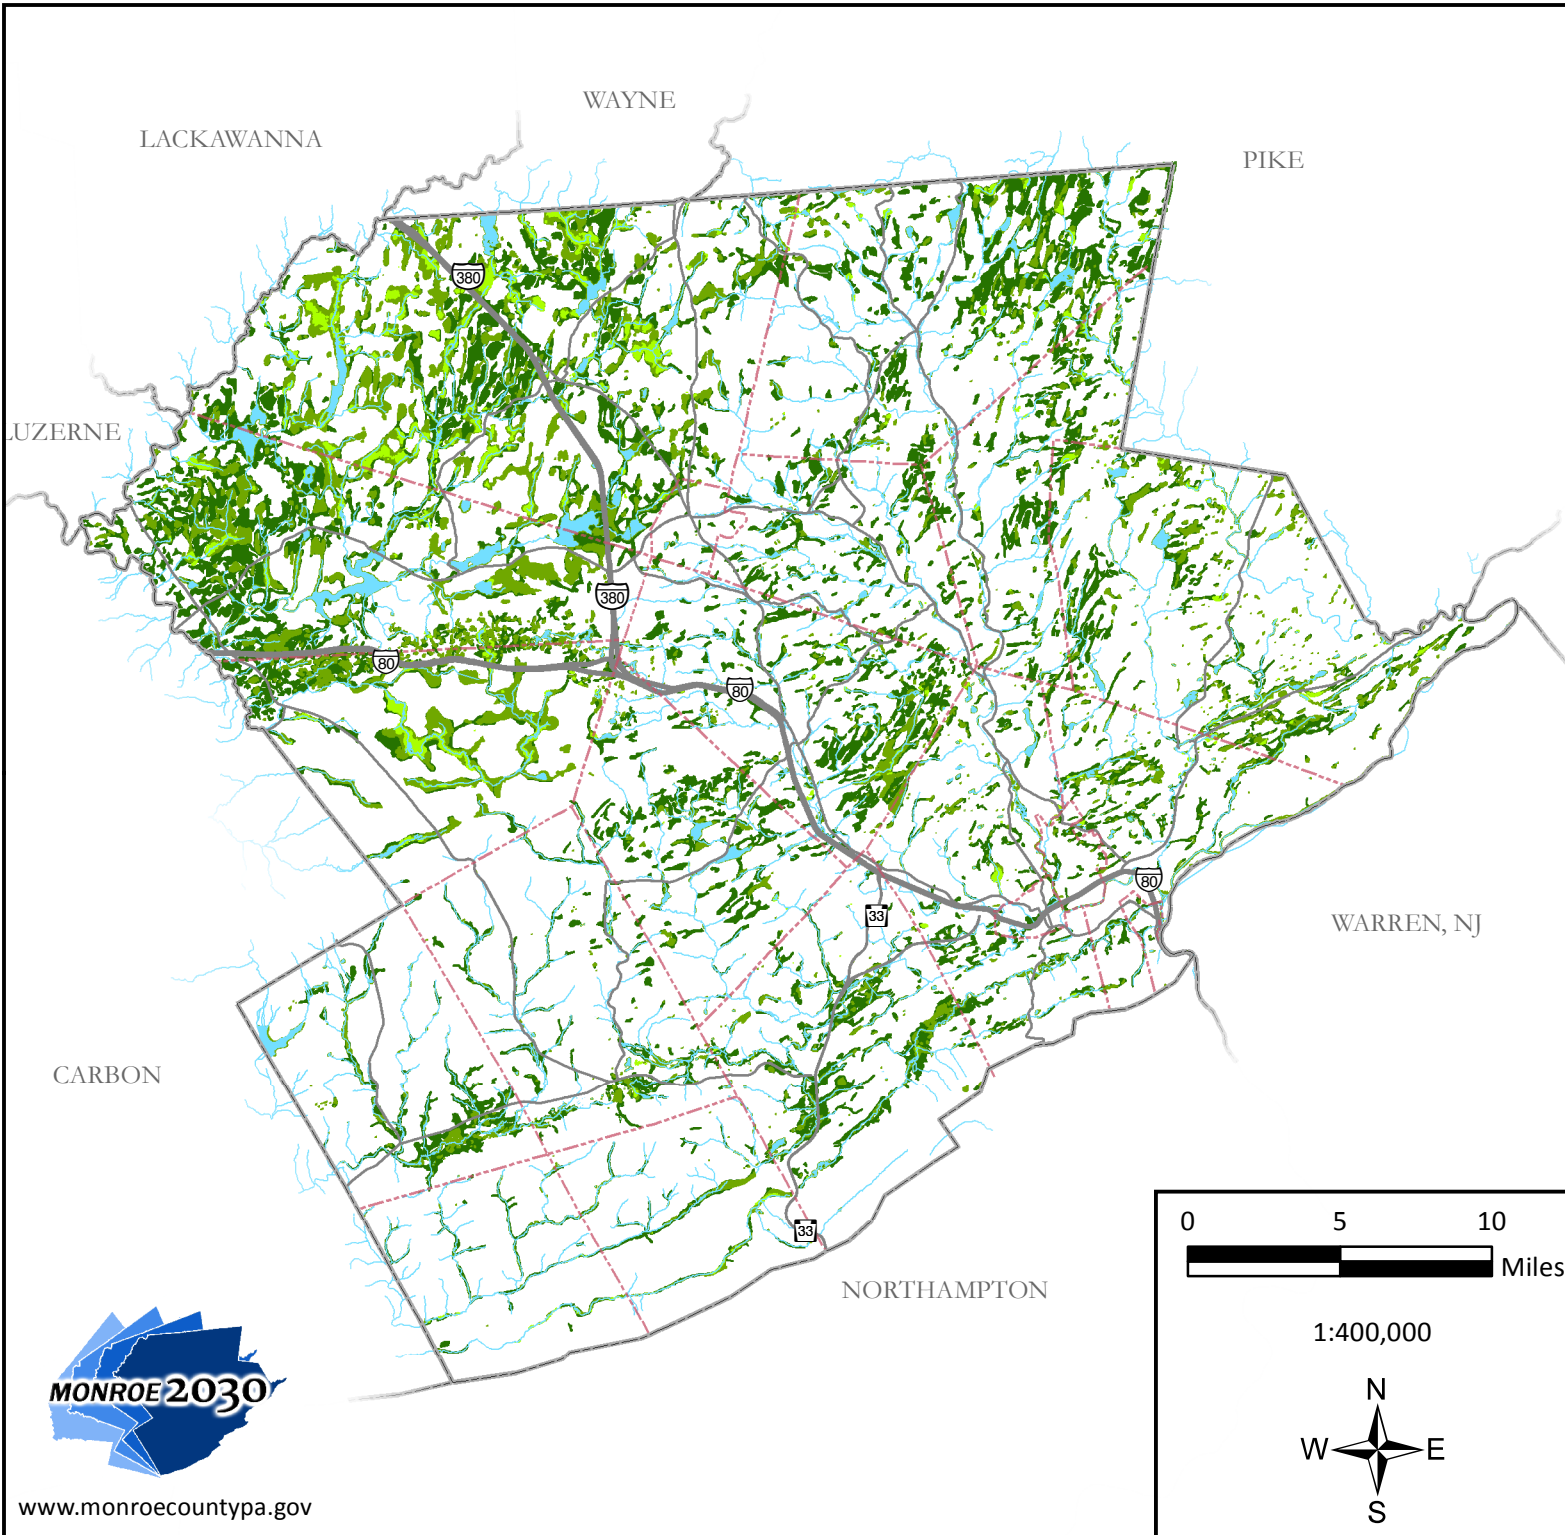

MAP 3
SURFACE WATER QUALITY
WETLAND INDICATORS
MONROE COUNTY, PENNSYLVANIA

LEGEND

-  Emergent Wetlands
-  NWI Wetlands
-  Hydric Soils
-  Lakes & Ponds
-  Streams
-  Arterial Roadways
-  County Boundaries
-  Municipal Boundaries