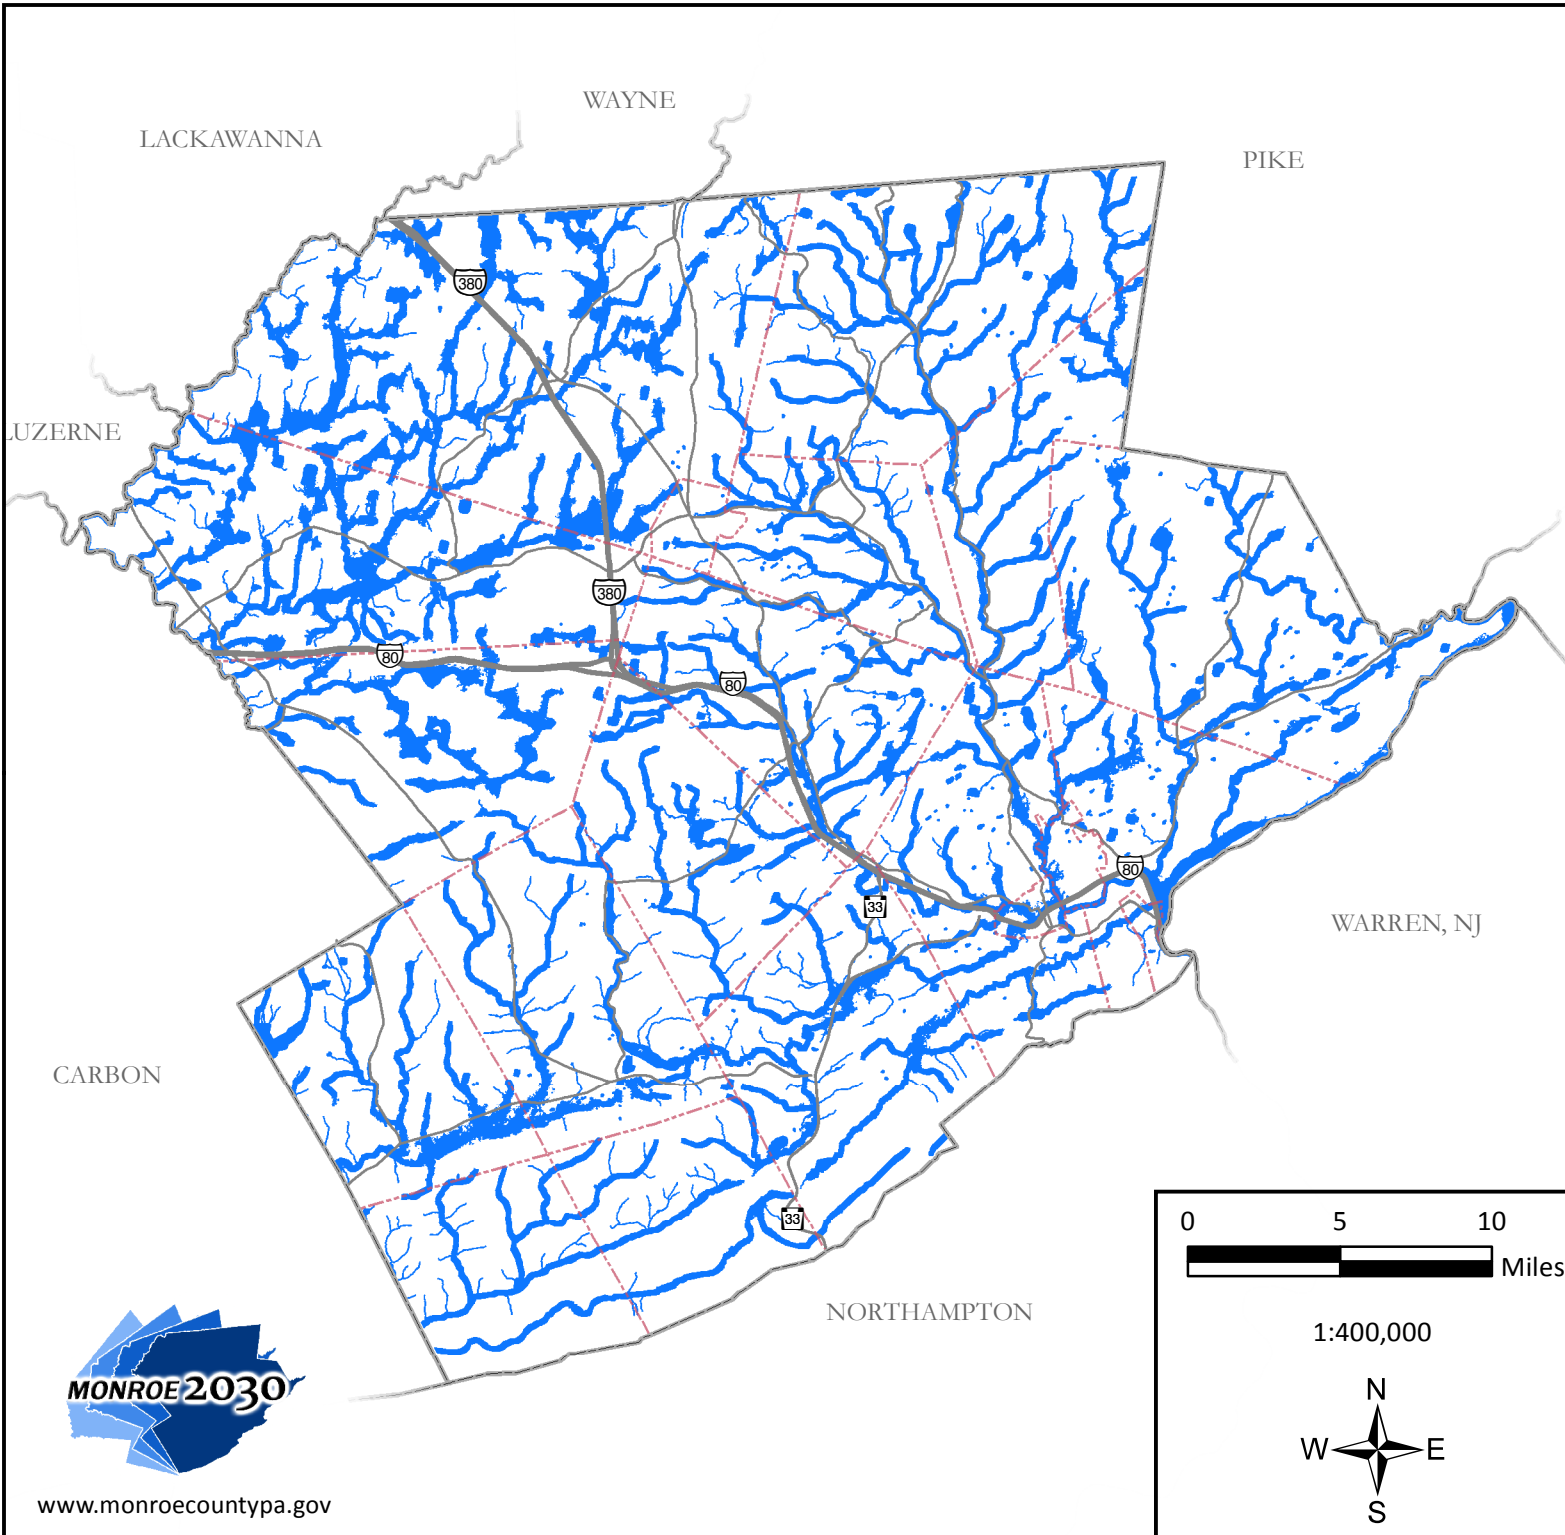

MAP 2
 SURFACE WATER QUALITY
 SURFACE WATER
 BUFFER AREAS
 MONROE COUNTY, PENNSYLVANIA

LEGEND

-  Buffer Areas
-  Arterial Roadways
-  County Boundaries
-  Municipal Boundaries

The County of Monroe makes no express or implied warranties concerning the release of this information. The County of Monroe is unaware of the use or uses to be made of this data. Consequently, the County of Monroe does not warrant this data as fit for any particular purpose.