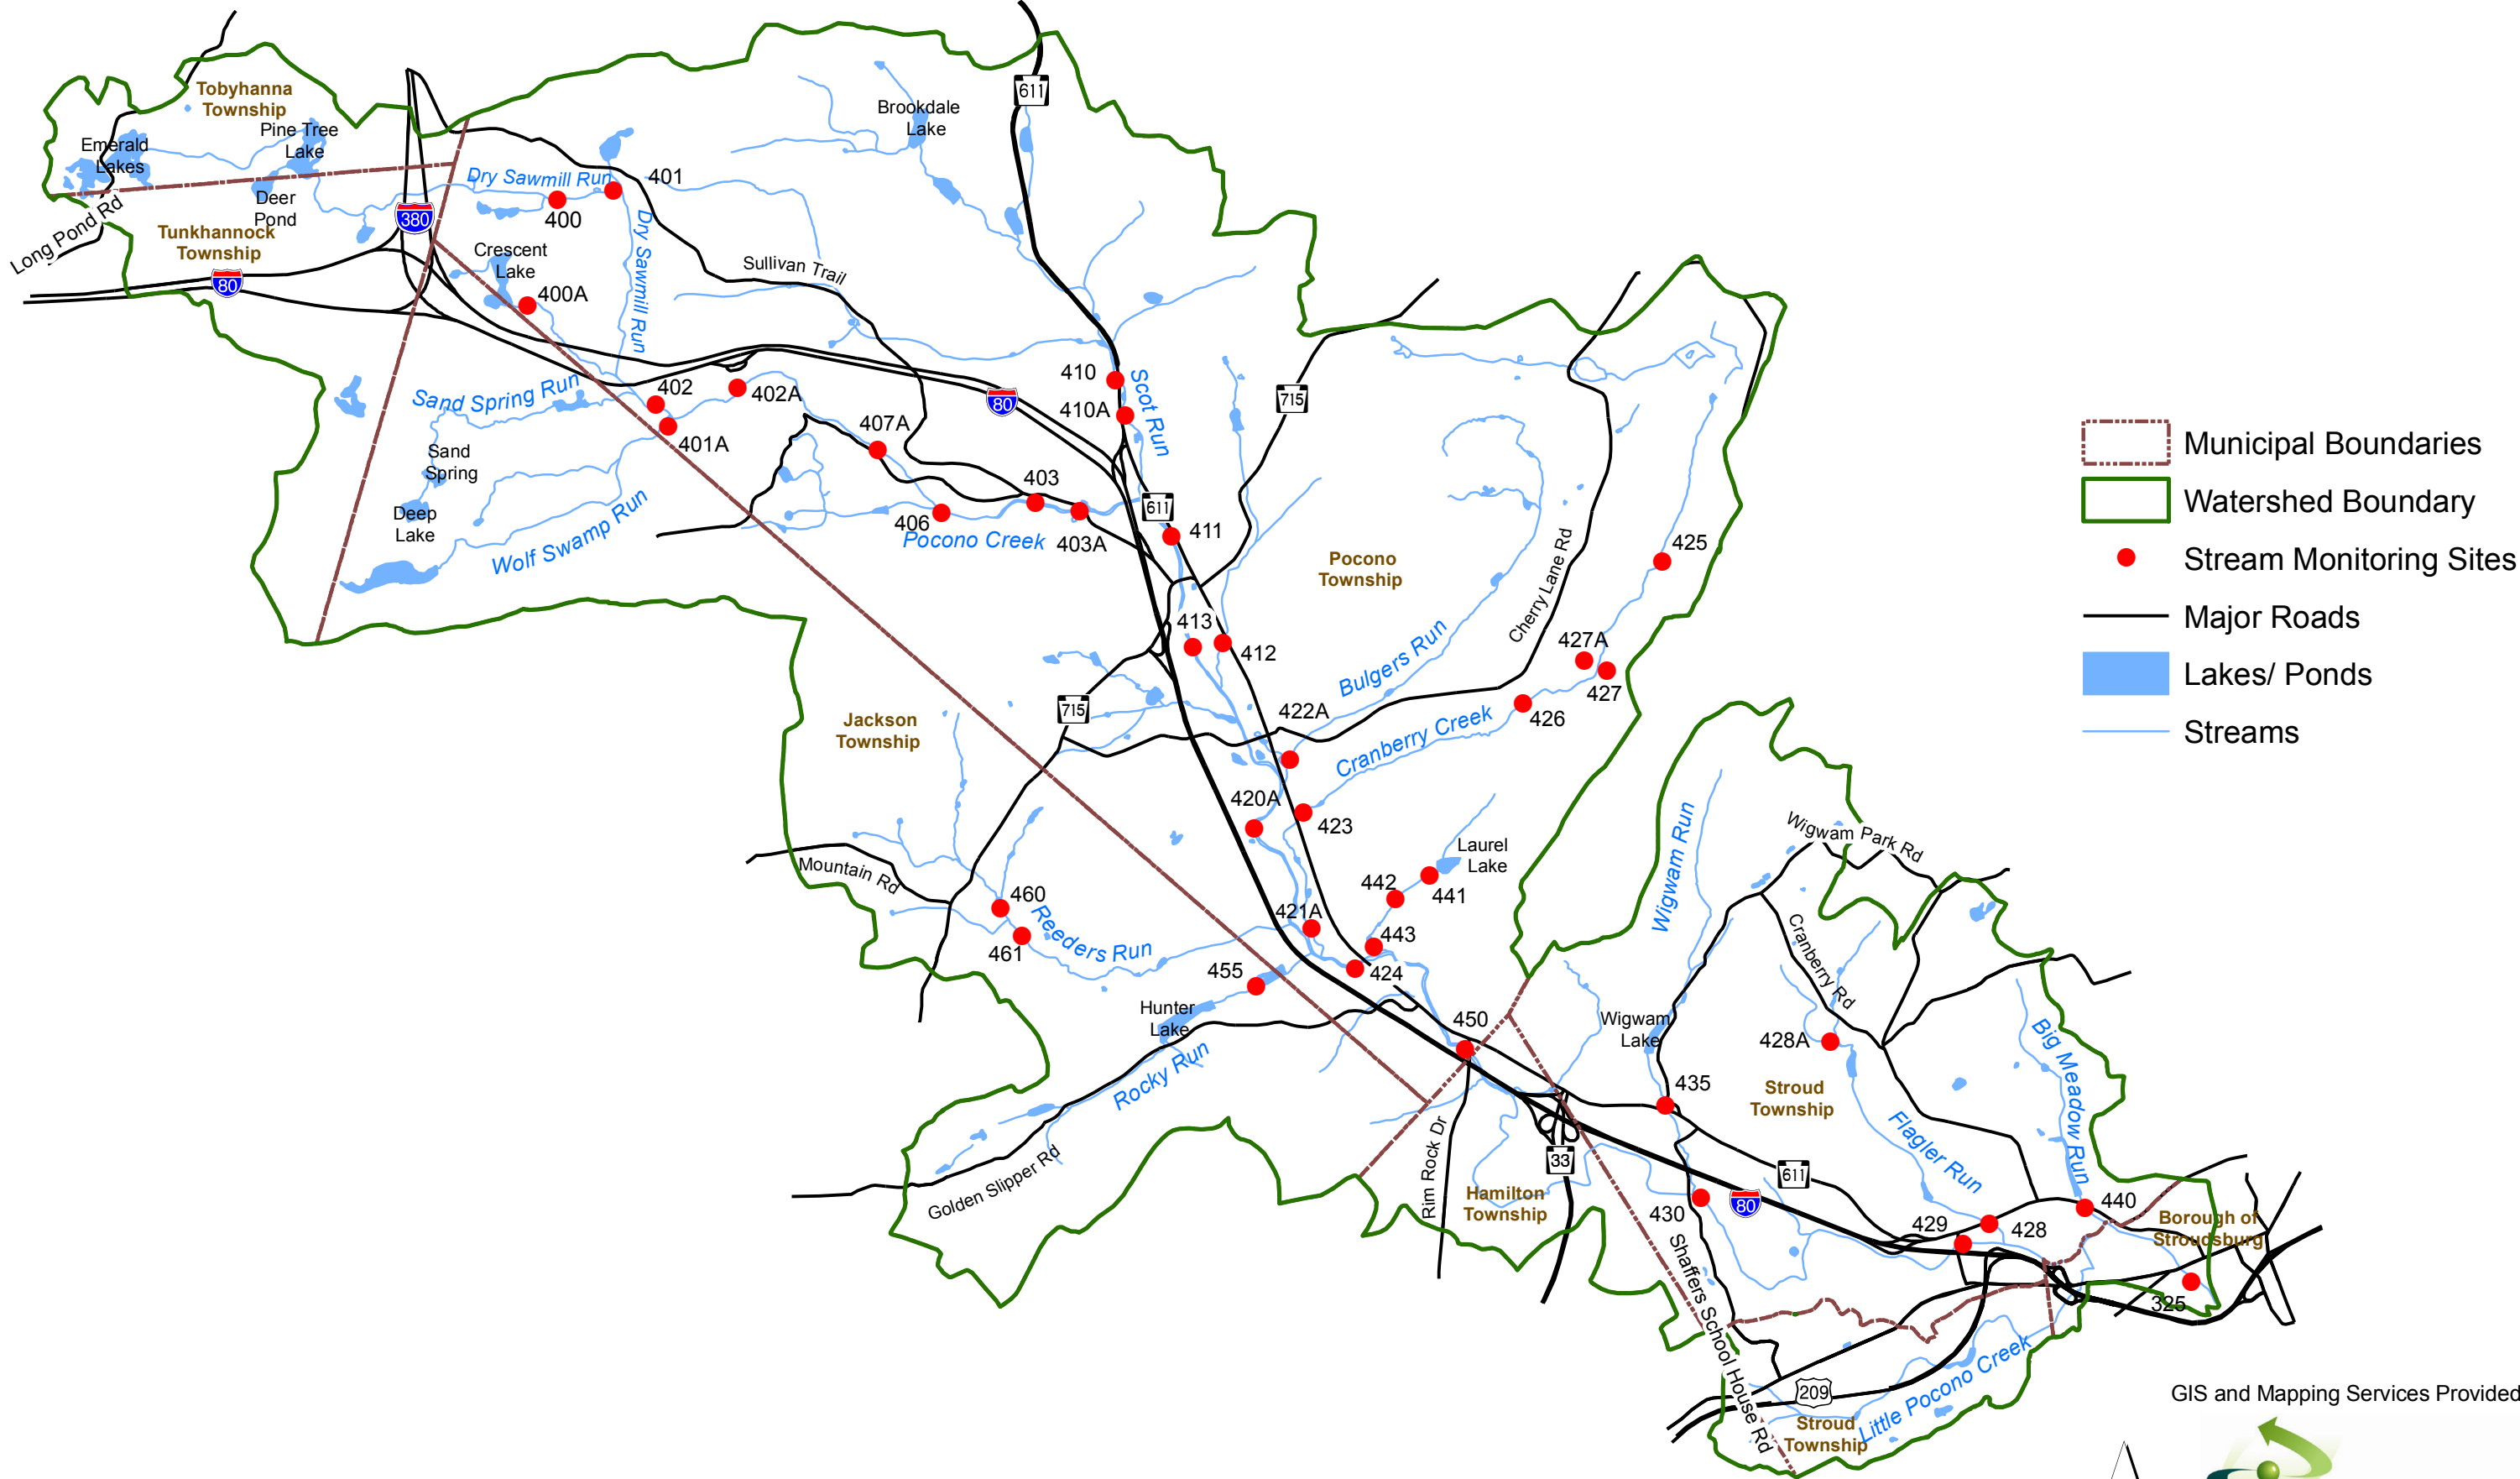

Pocono Creek Watershed

-  Municipal Boundaries
-  Watershed Boundary
-  Stream Monitoring Sites
-  Major Roads
-  Lakes/ Ponds
-  Streams

GIS and Mapping Services Provided by: