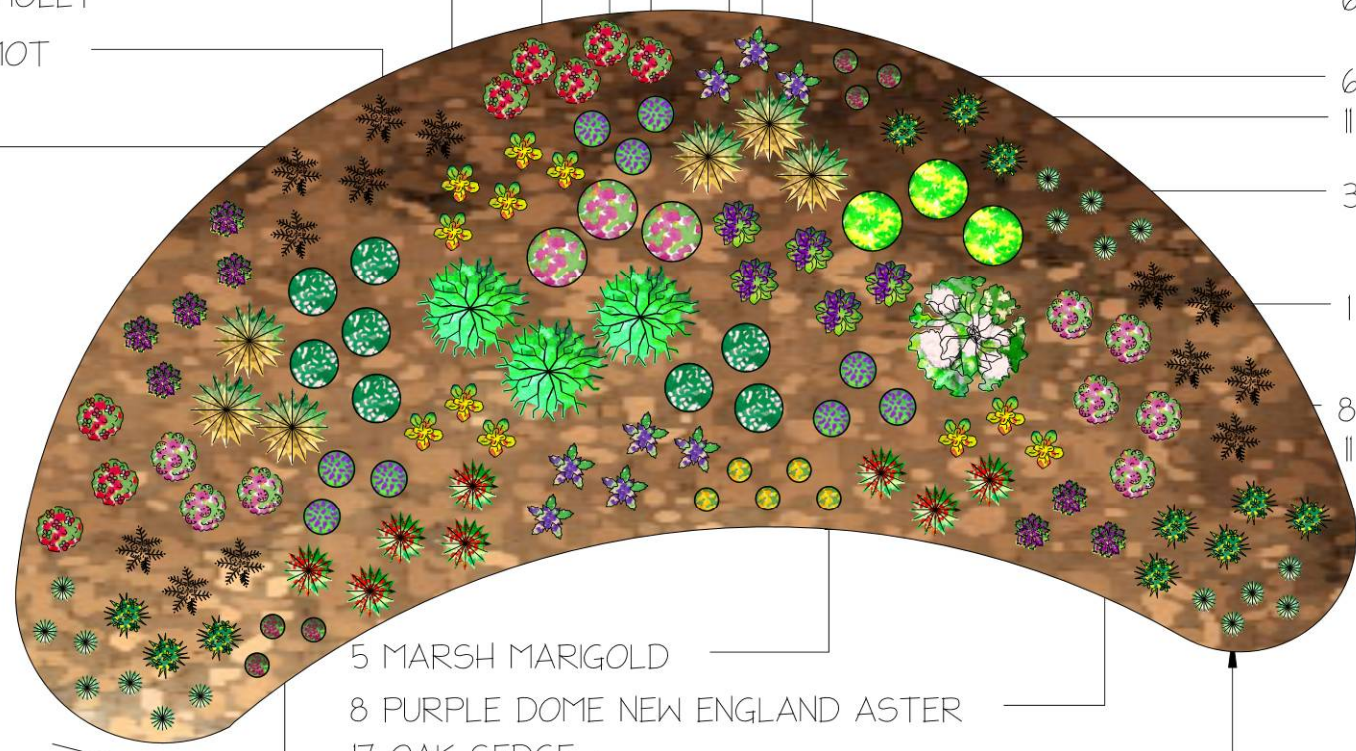

9 SPIKED BLAZING STAR  
 8 WILD COLUMBINE  
 3 MARSH MILKWEED  
 3 WINTER RED HOLLY  
 13 WILD BERGAMOT

MARSH MILKWEED

SPIKED BLAZING STAR

WILD COLUMBINE

PURPLE DOME NEW ENGLAND ASTER

FALSE SUNFLOWER

BUTTERFLYWEED

WILD BERGAMOT

MARSH MARIGOLD

WINTER RED HOLLY

GREEN HEADED CONEFLOWER

WINECUP

5 MARSH MARIGOLD  
 8 PURPLE DOME NEW ENGLAND ASTER  
 17 OAK SEDGE  
 8 BUTTERFLYWEED

5 NEW YORK IRONWEED  
 8 BLUE FLAG IRIS  
 6 INDIAN STEEL WOOD GRASS

NEW YORK IRONWEED

INDIAN STEEL WOOD GRASS

COREOPSIS

6 WINECUP  
 11 COREOPSIS  
 3 GREEN HEADED CONEFLOWER

CRANBERRYBUSH

JOE PYE WEED

BLUE FLAG IRIS

1 CRANBERRYBUSH  
 8 JOE PYE WEED  
 11 FALSE SUNFLOWER

Qty	Botanical Name	Common Name
<b>Shrubs</b>		
3	<i>Ilex verticillata</i> 'Winter Red'	WINTER RED HOLLY
1	<i>Viburnum trilobum</i>	CRANBERRYBUSH
<b>Ornamental Grasses</b>		
6	<i>Sorghastrum nutans</i> 'Indian Steel'	INDIAN STEEL WOOD GRASS
<b>Perennials and Annuals</b>		
8	<i>Aquilegia canadensis</i>	WILD COLUMBINE
3	<i>Asclepias incarnata</i>	MARSH MILKWEED
8	<i>Aster novae-angliae</i> 'Purple Dome'	PURPLE DOME NEW ENGLAND ASTER
6	<i>Callirhoe involucrata</i>	WINECUP
5	<i>Caltha palustris</i>	MARSH MARIGOLD
11	<i>Coreopsis lanceolata</i>	COREOPSIS
8	<i>Eupatorium purpureum</i>	JOE PYE WEED
11	<i>Helenium autumnale</i>	FALSE SUNFLOWER
8	<i>Iris versicolor</i>	BLUE FLAG IRIS
9	<i>Liatris spicata</i>	SPIKED BLAZING STAR
13	<i>Monarda fistulosa</i>	WILD BERGAMOT
3	<i>Rudbeckia laciniata</i>	GREEN HEADED CONEFLOWER
5	<i>Vernonia noveboracensis</i>	NEW YORK IRONWEED