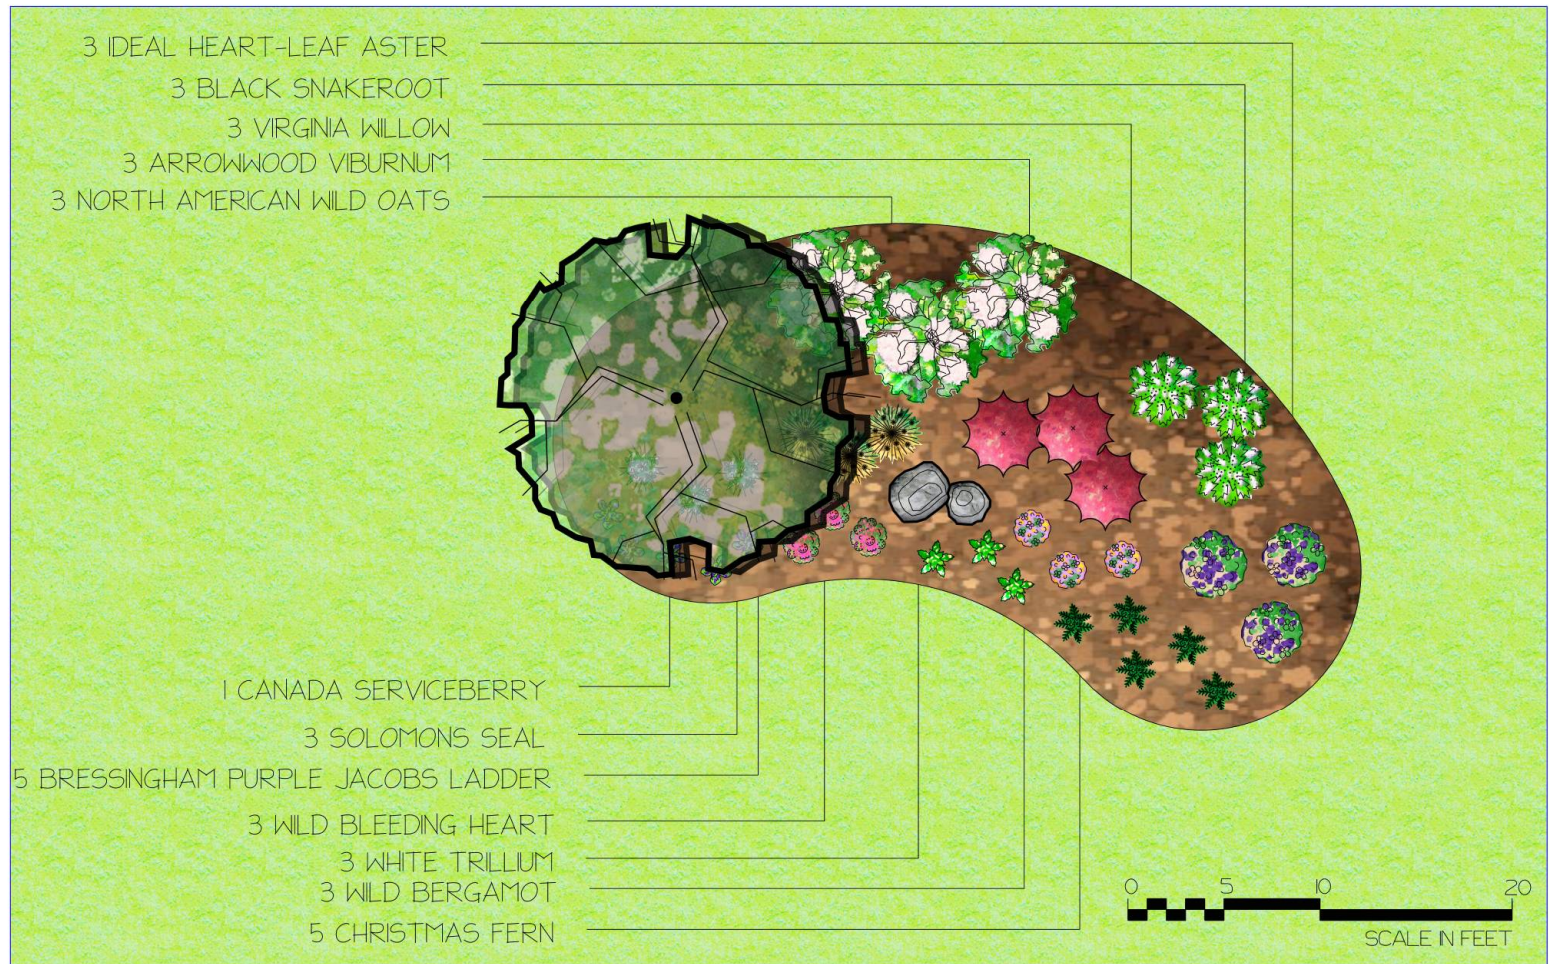

©2008 Hortcopa, Inc.

HENRY'S GARNET VIRGINIA WILLOW

©2008 Hortcopa, Inc.

WILD BERGAMOT

©2008 Hortcopa, Inc.

IDEAL HEART-LEAF ASTER

©2008 Hortcopa, Inc.

BLACK SNAKEROOT

A Shade Garden for All Seasons

Designed By Robin A. Petras