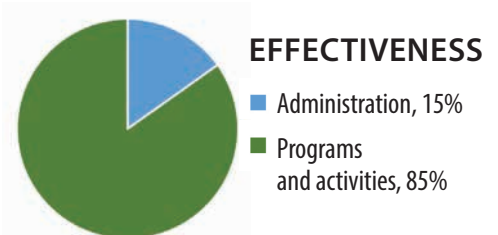

2015 BY THE NUMBERS