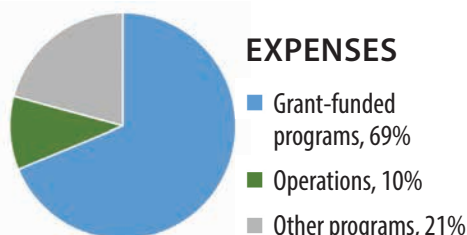

2015 BY THE NUMBERS

Thank you to all of our supporters in 2015

\$2,500 and up

Cherry Lane Foundation
Flood's Landworks
PPL Electric Utilities

\$1,000 and up

Northampton Community College
Edith Stevens
John Smith