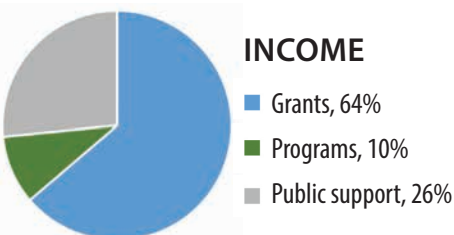

2015 BY THE NUMBERS

Thank you to all of our supporters in 2015

\$2,500 and up

Cherry Lane Foundation
Flood's Landworks
PPL Electric Utilities

\$1,000 and up

Northampton Community College
Edith Stevens
John Smith